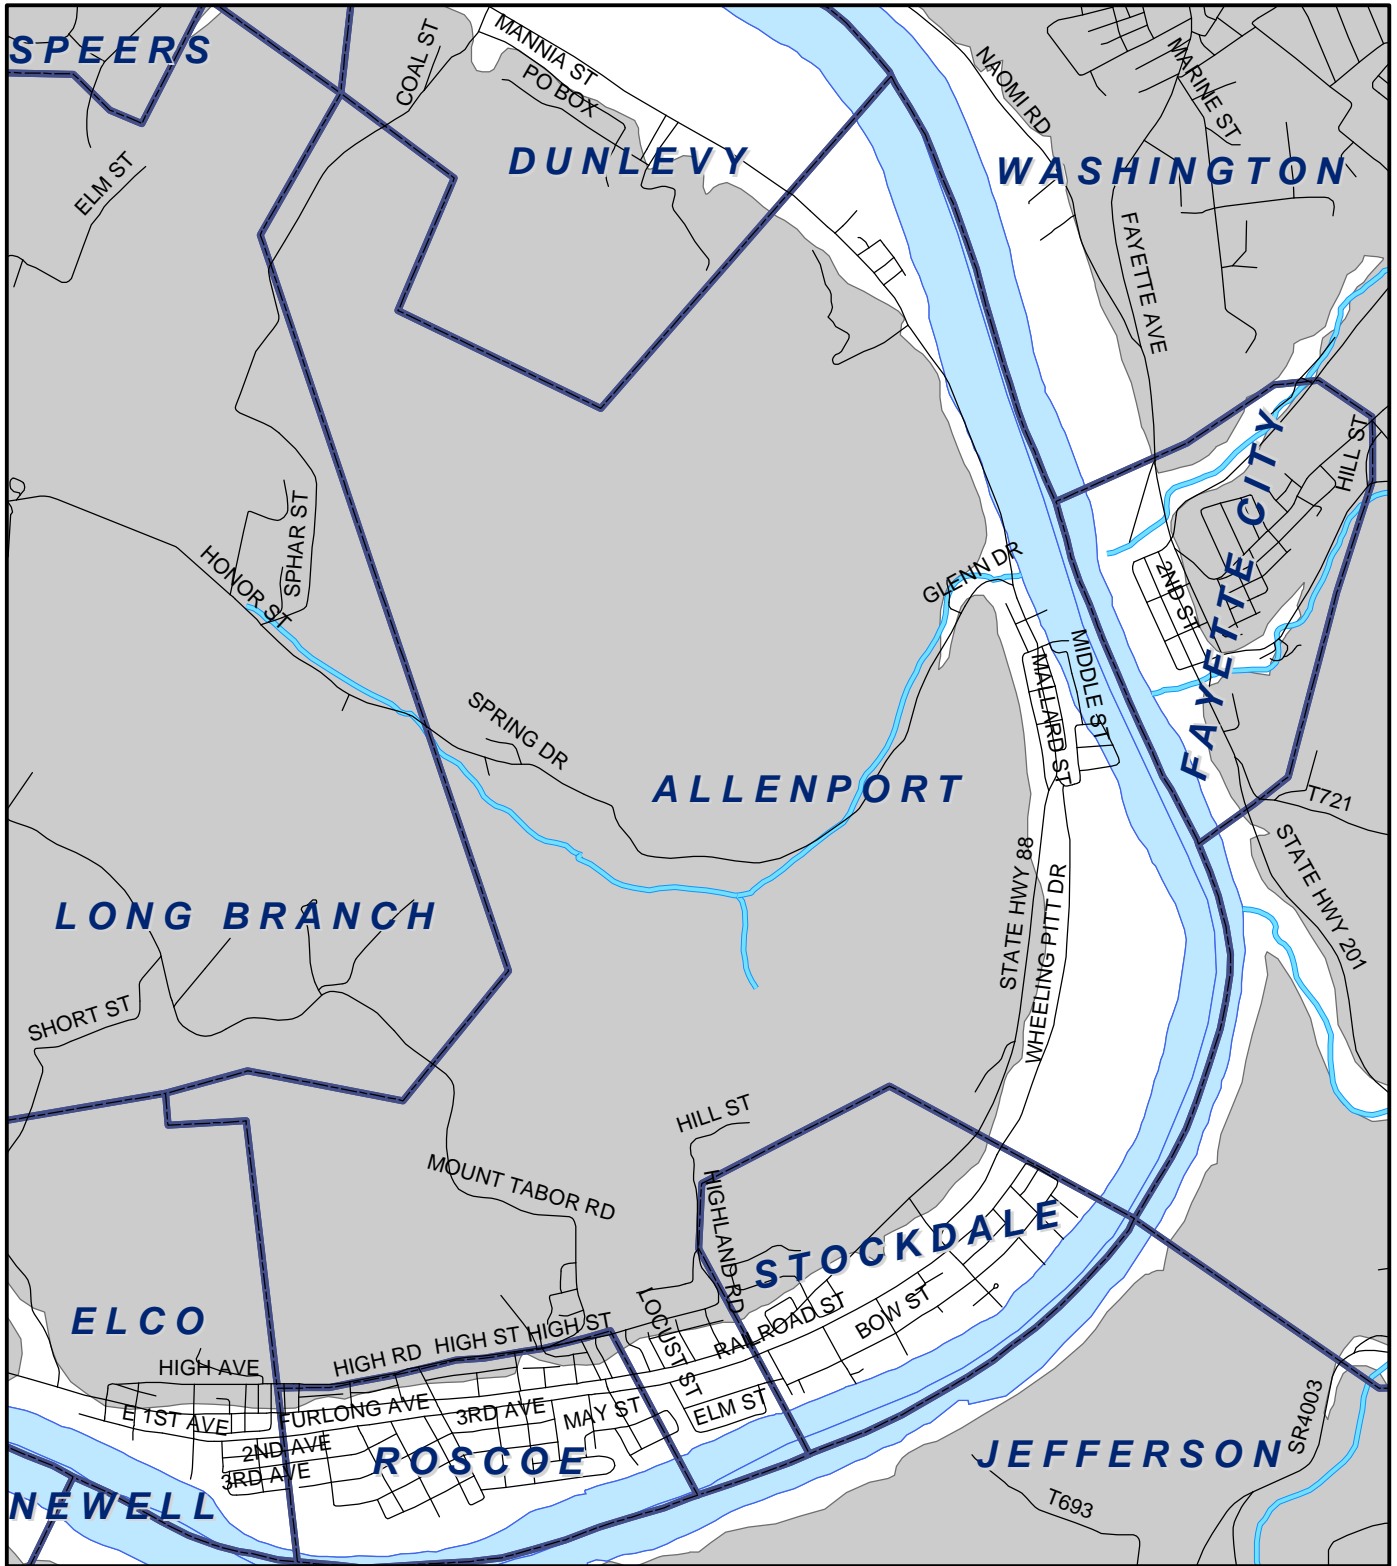

Allenport Boro, Washington County

Legend

-  Municipality Boundary
-  Undermined Area

This map was prepared using information considered to be the best historical data available. The Department cannot verify the accuracy or completeness of this information.