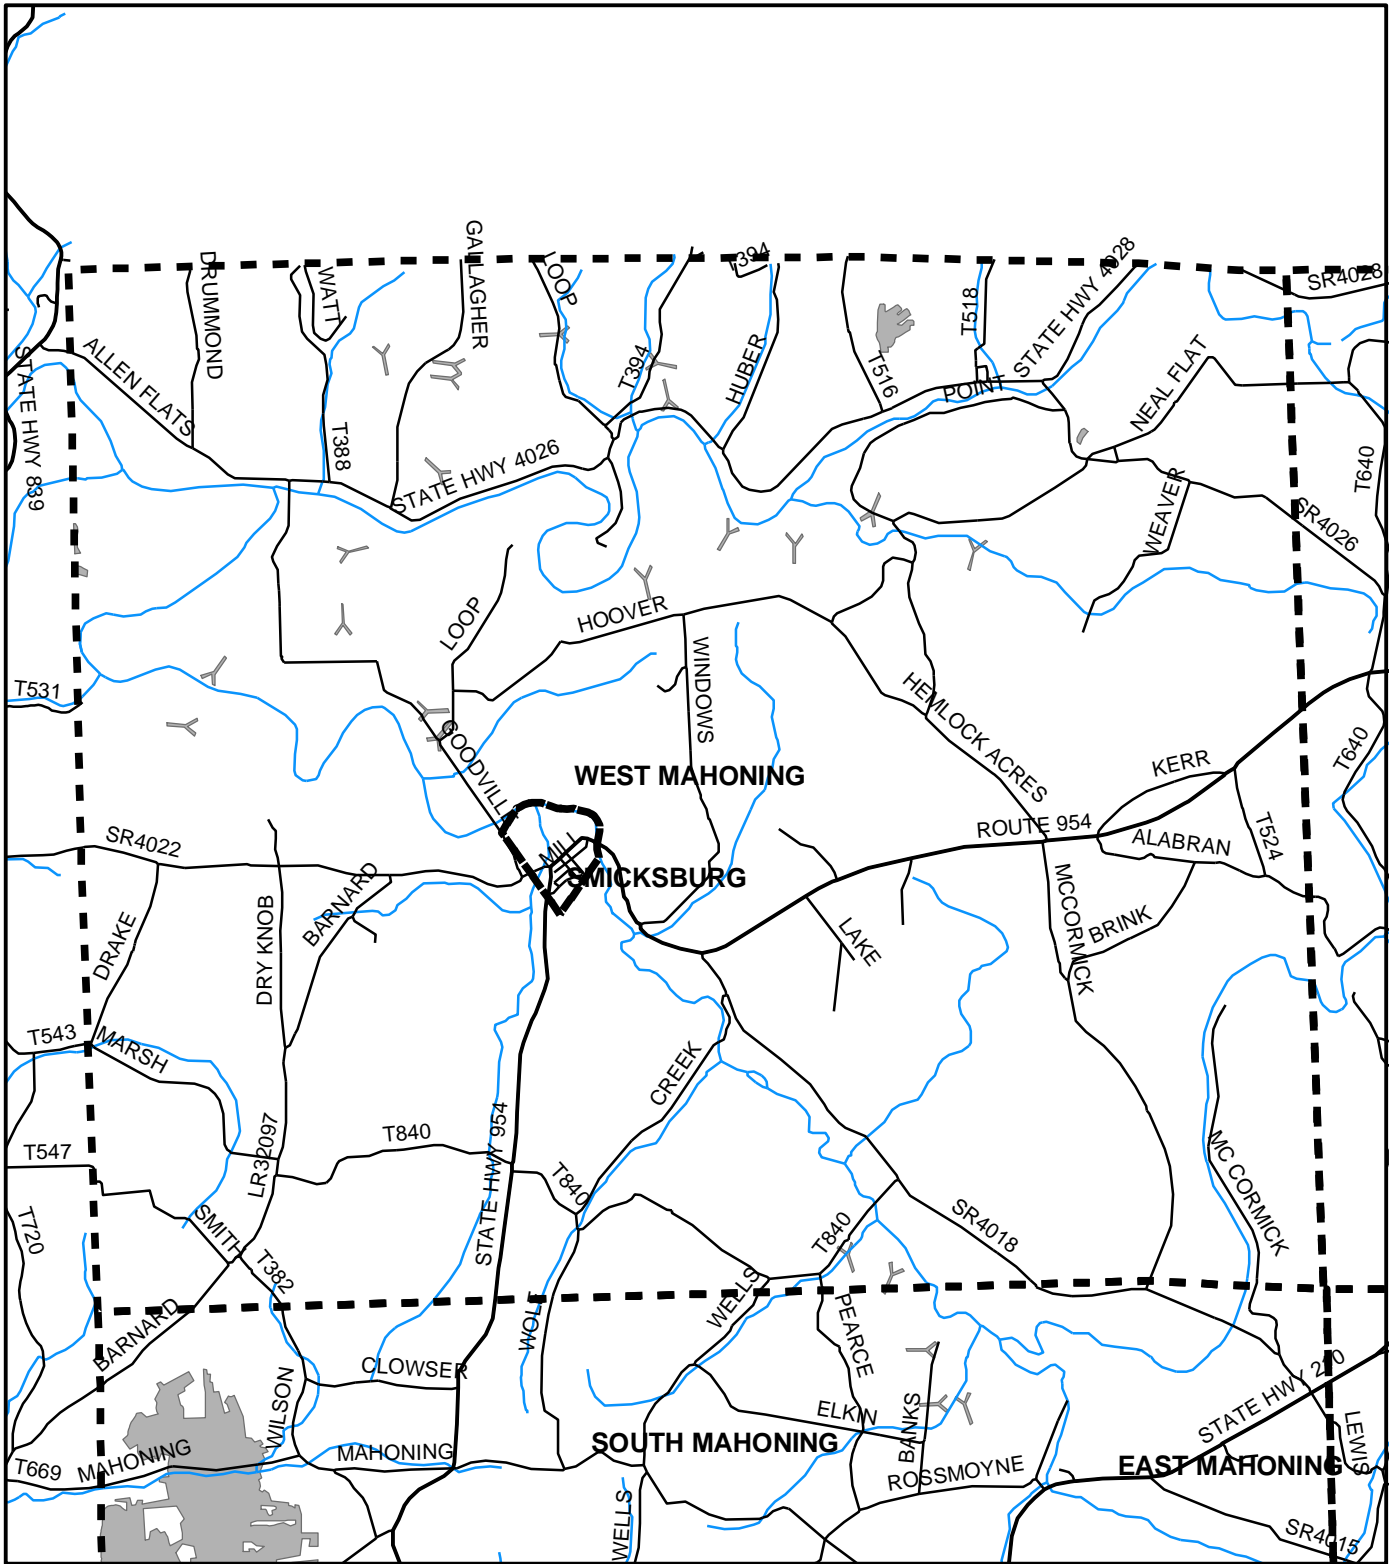

# West Mahoning Twp, Indiana County

## Legend

-  Municipality Boundary
-  Undermined Area

This map was prepared using information considered to be the best historical data available.

The Department cannot verify the accuracy or completeness of this information.