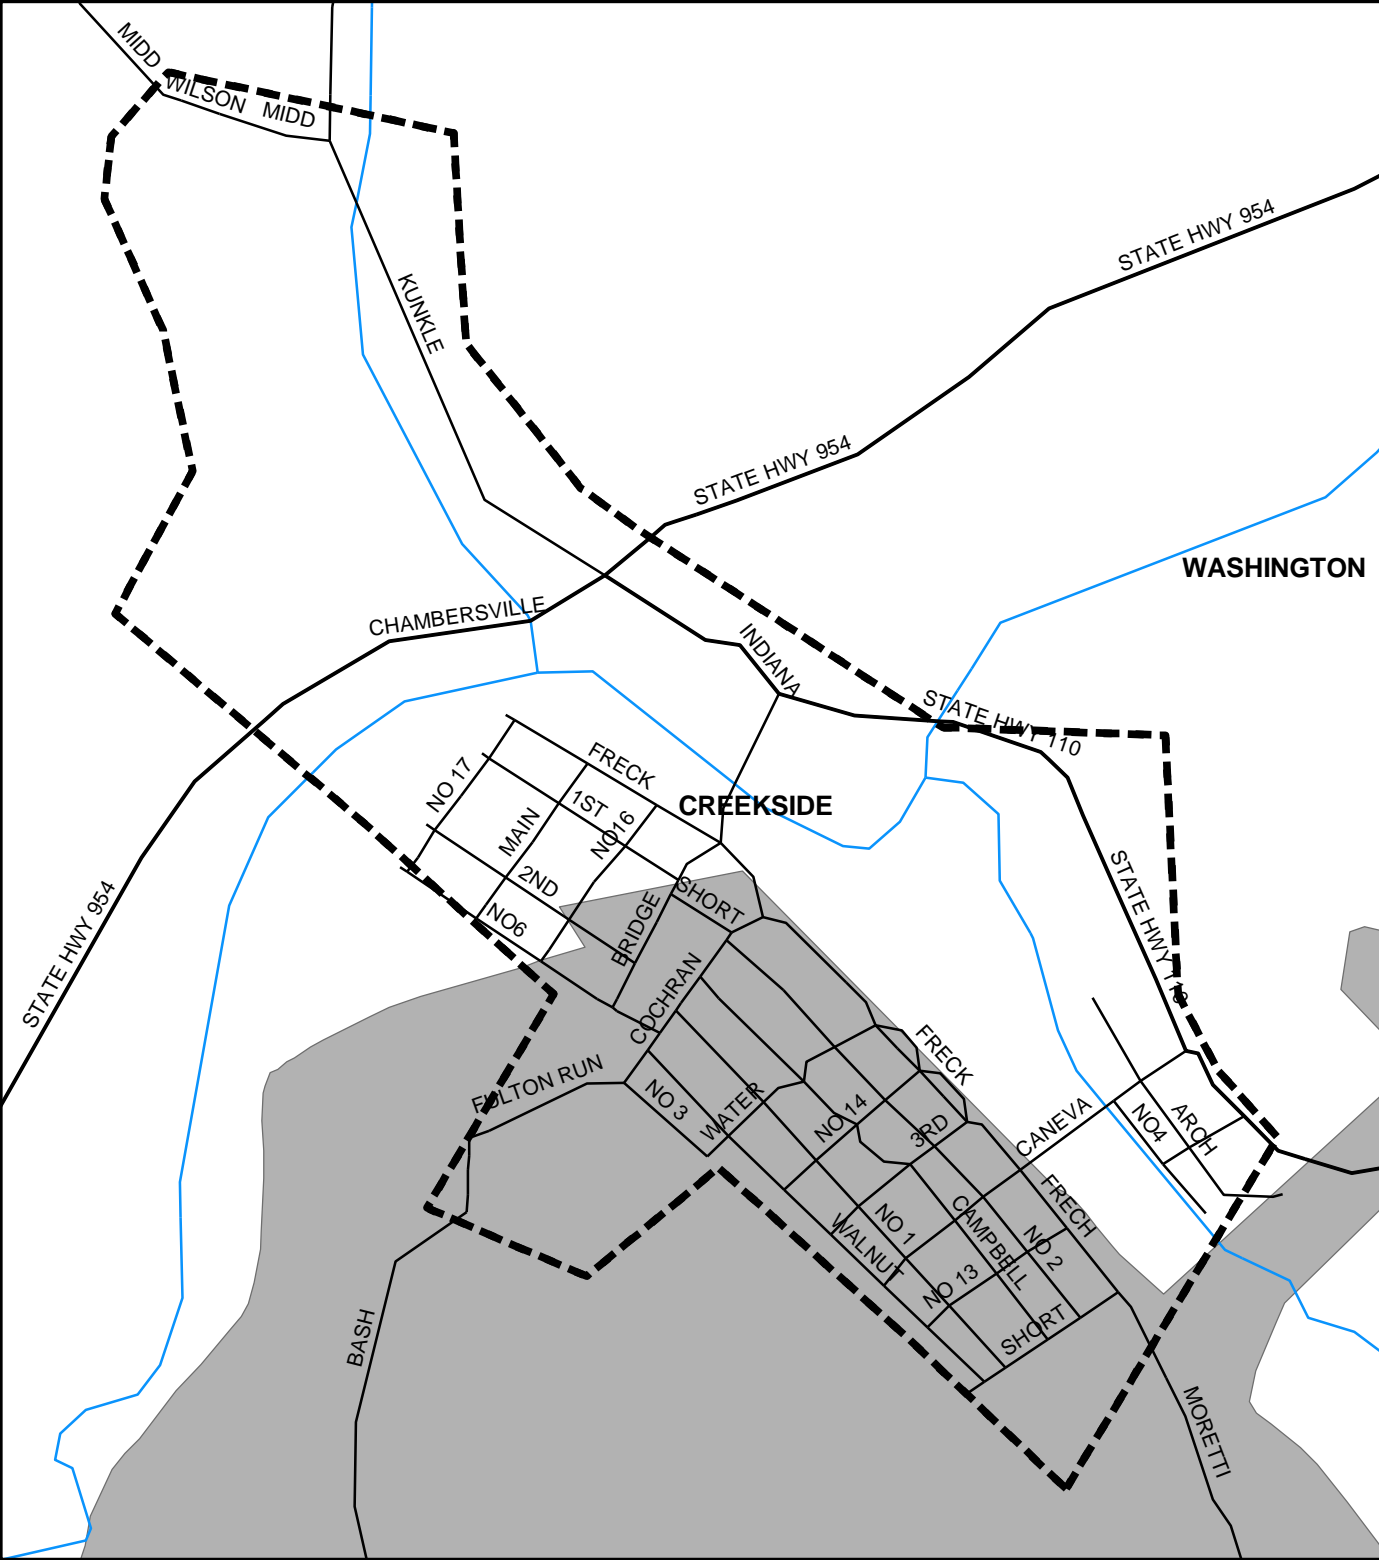

# Creekside Boro, Indiana County

**Legend**

- Municipality Boundary
- Undermined Area

This map was prepared using information considered to be the best historical data available.

The Department cannot verify the accuracy or completeness of this information.