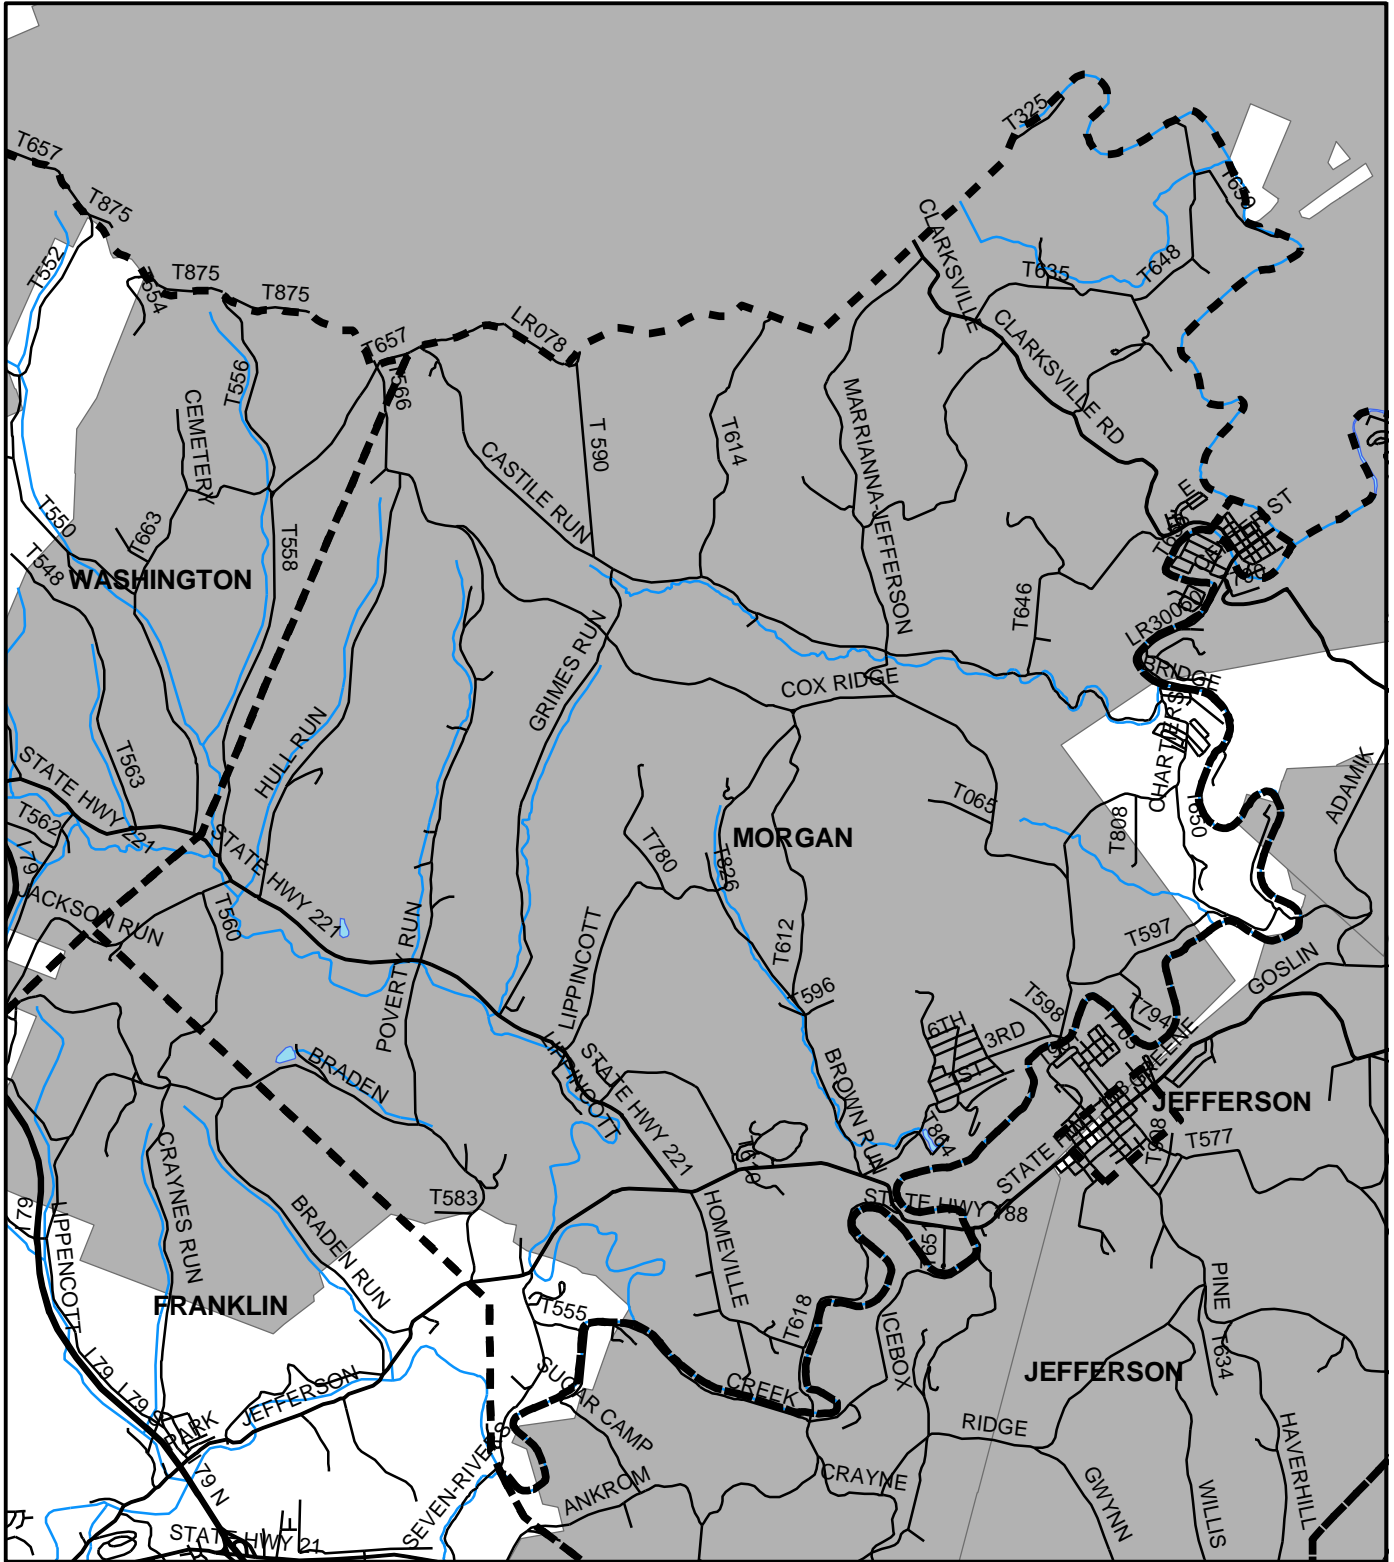

Morgan Twp, Greene County

Legend

- Municipality Boundary
- Undermined Area

This map was prepared using information considered to be the best historical data available.

The Department cannot verify the accuracy or completeness of this information.