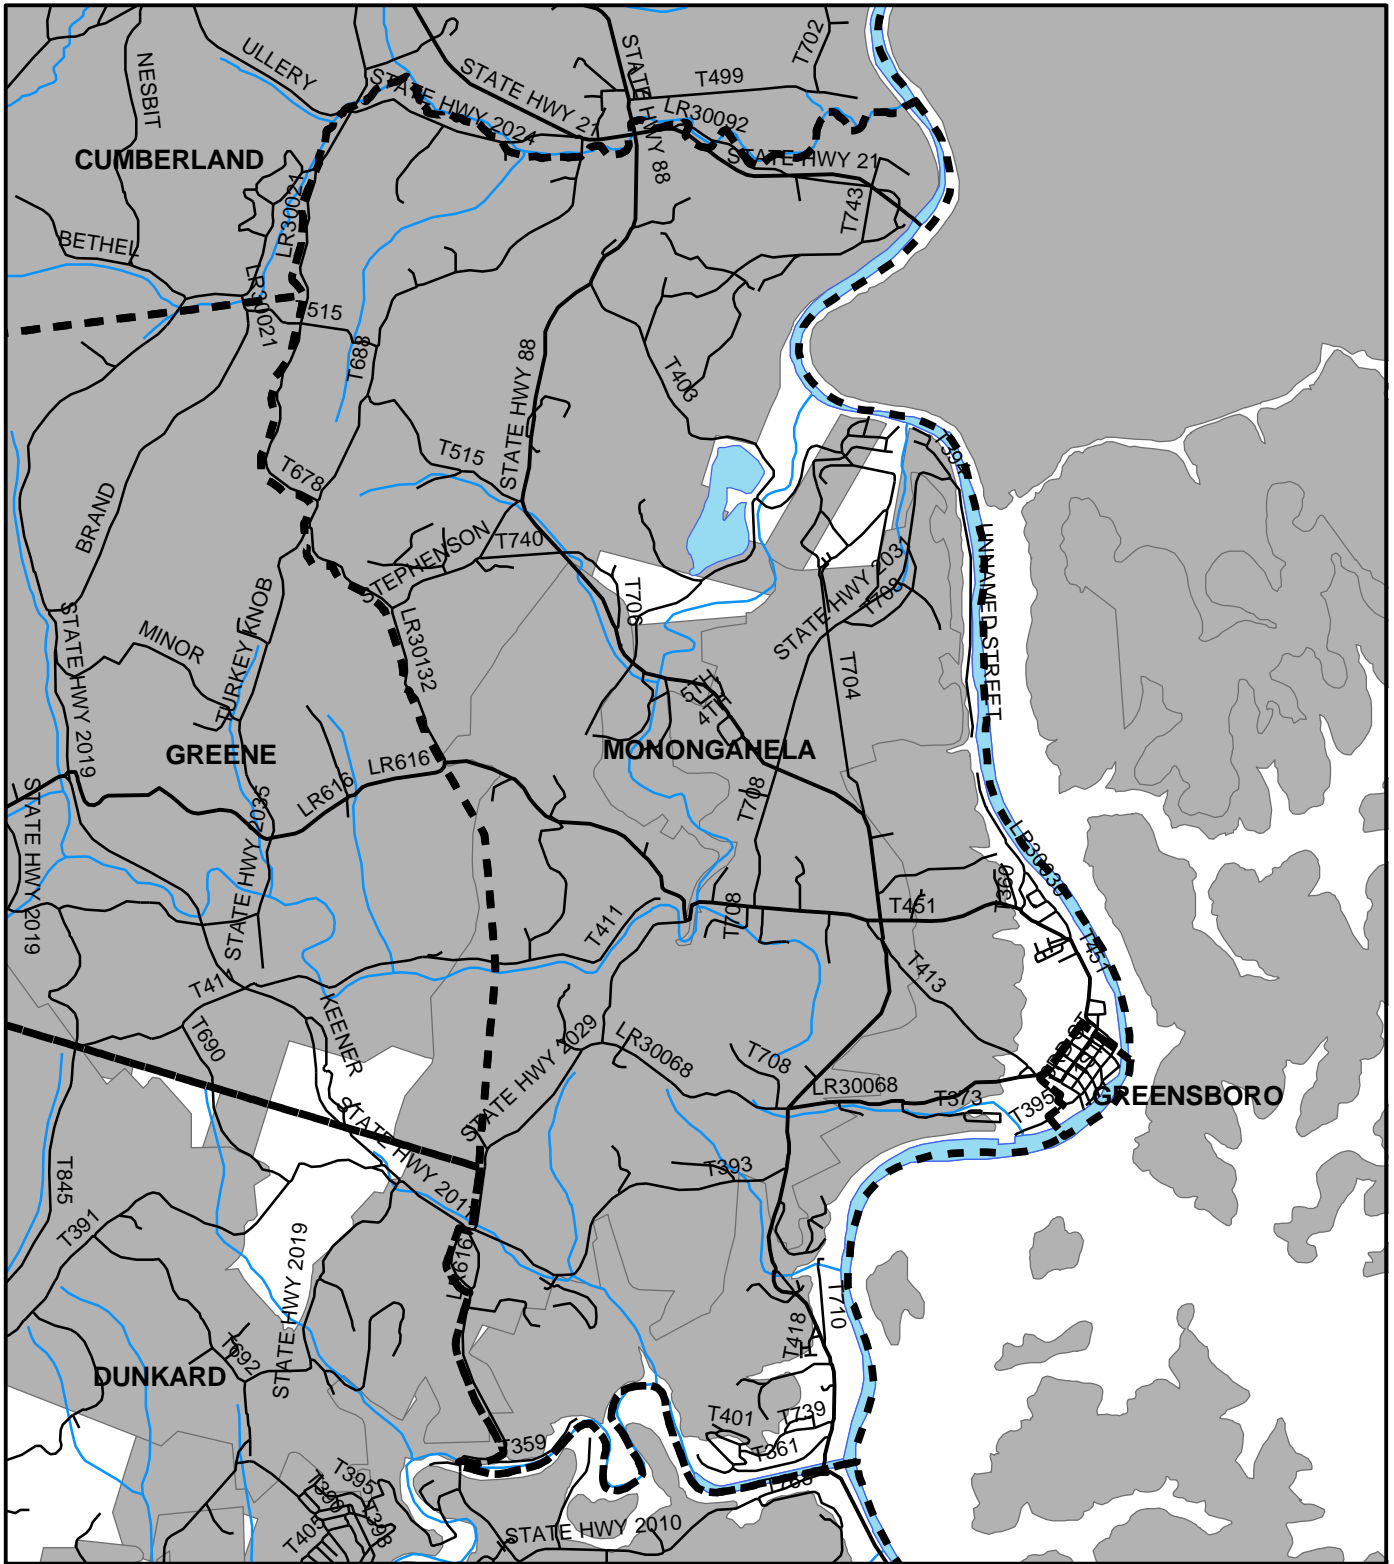

Monongahela Twp, Greene County

Legend

- Municipality Boundary
- Undermined Area

This map was prepared using information considered to be the best historical data available.

The Department cannot verify the accuracy or completeness of this information.