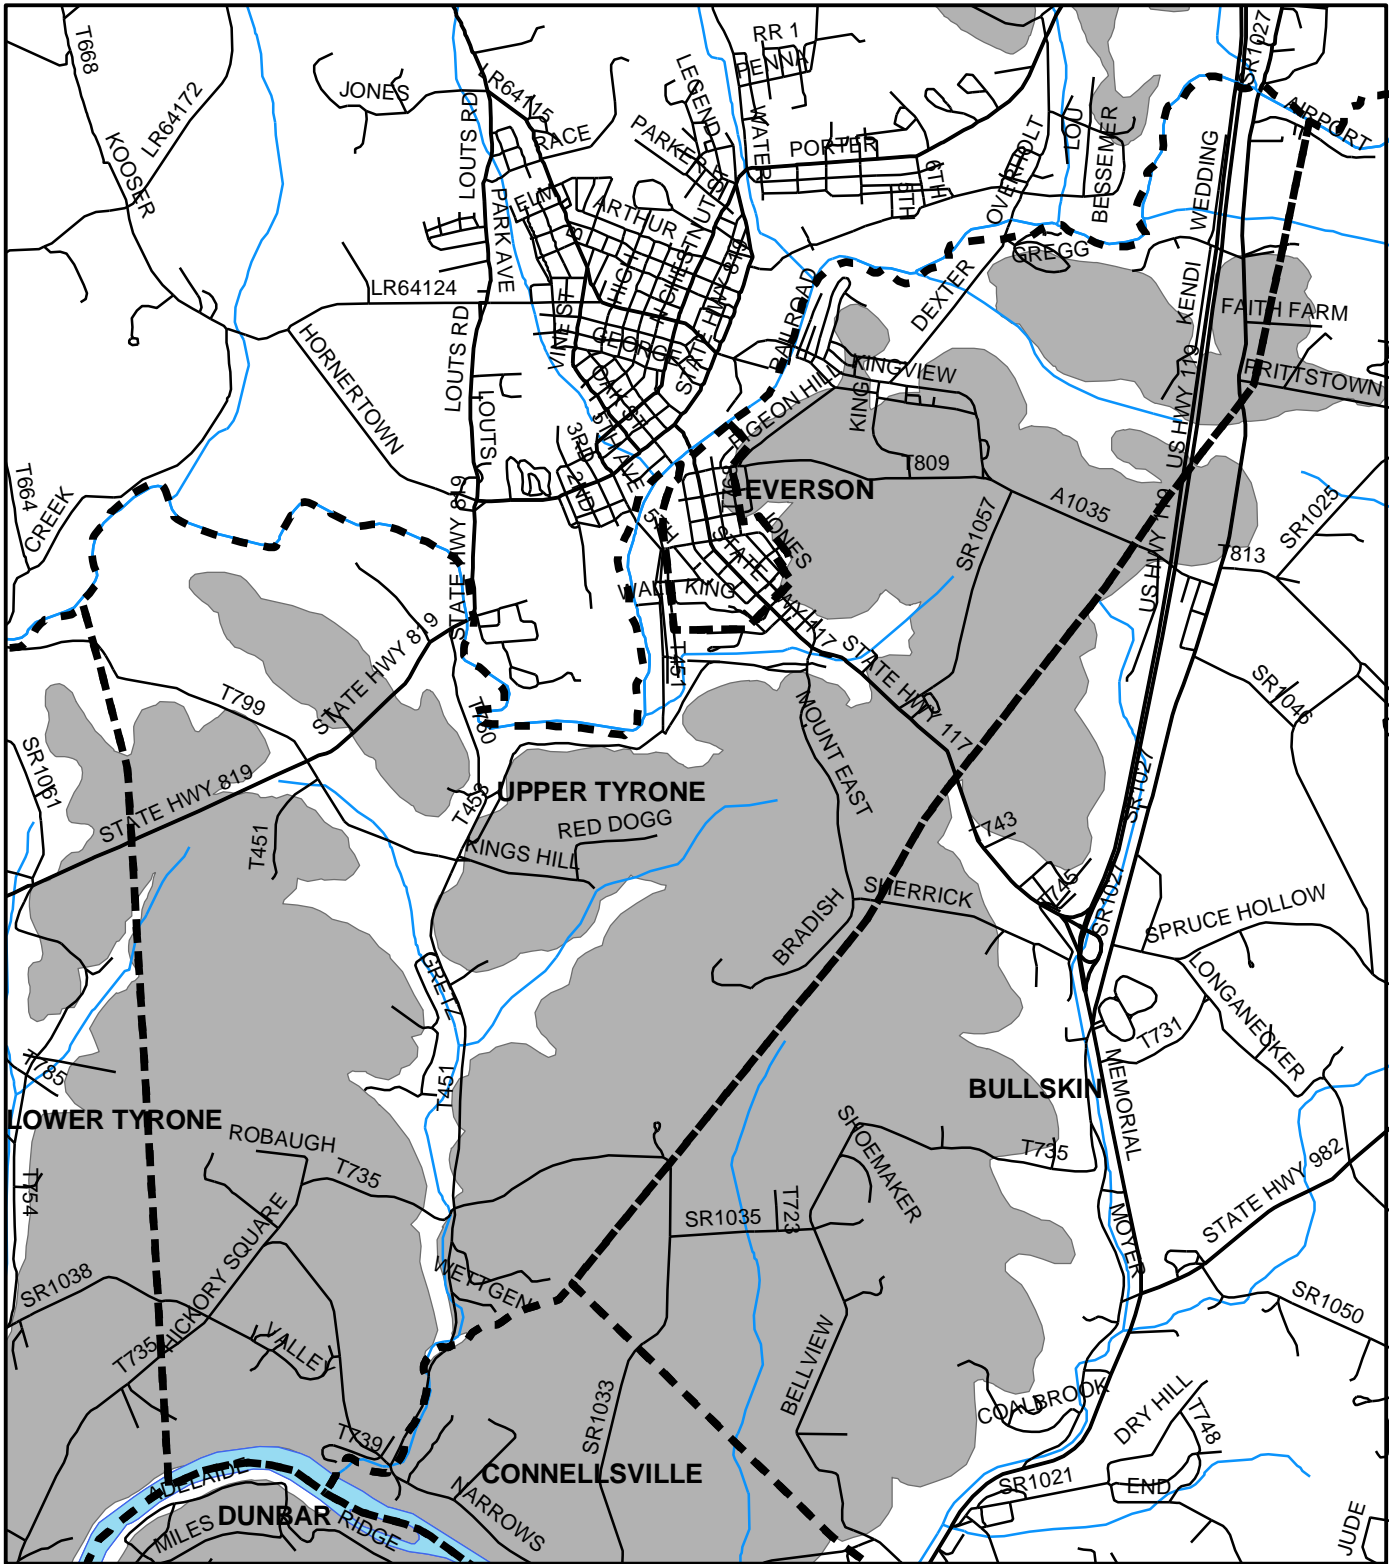

# Upper Tyrone Twp, Fayette County

**Legend**

-  Municipality Boundary
-  Undermined Area

This map was prepared using information considered to be the best historical data available.

The Department cannot verify the accuracy or completeness of this information.