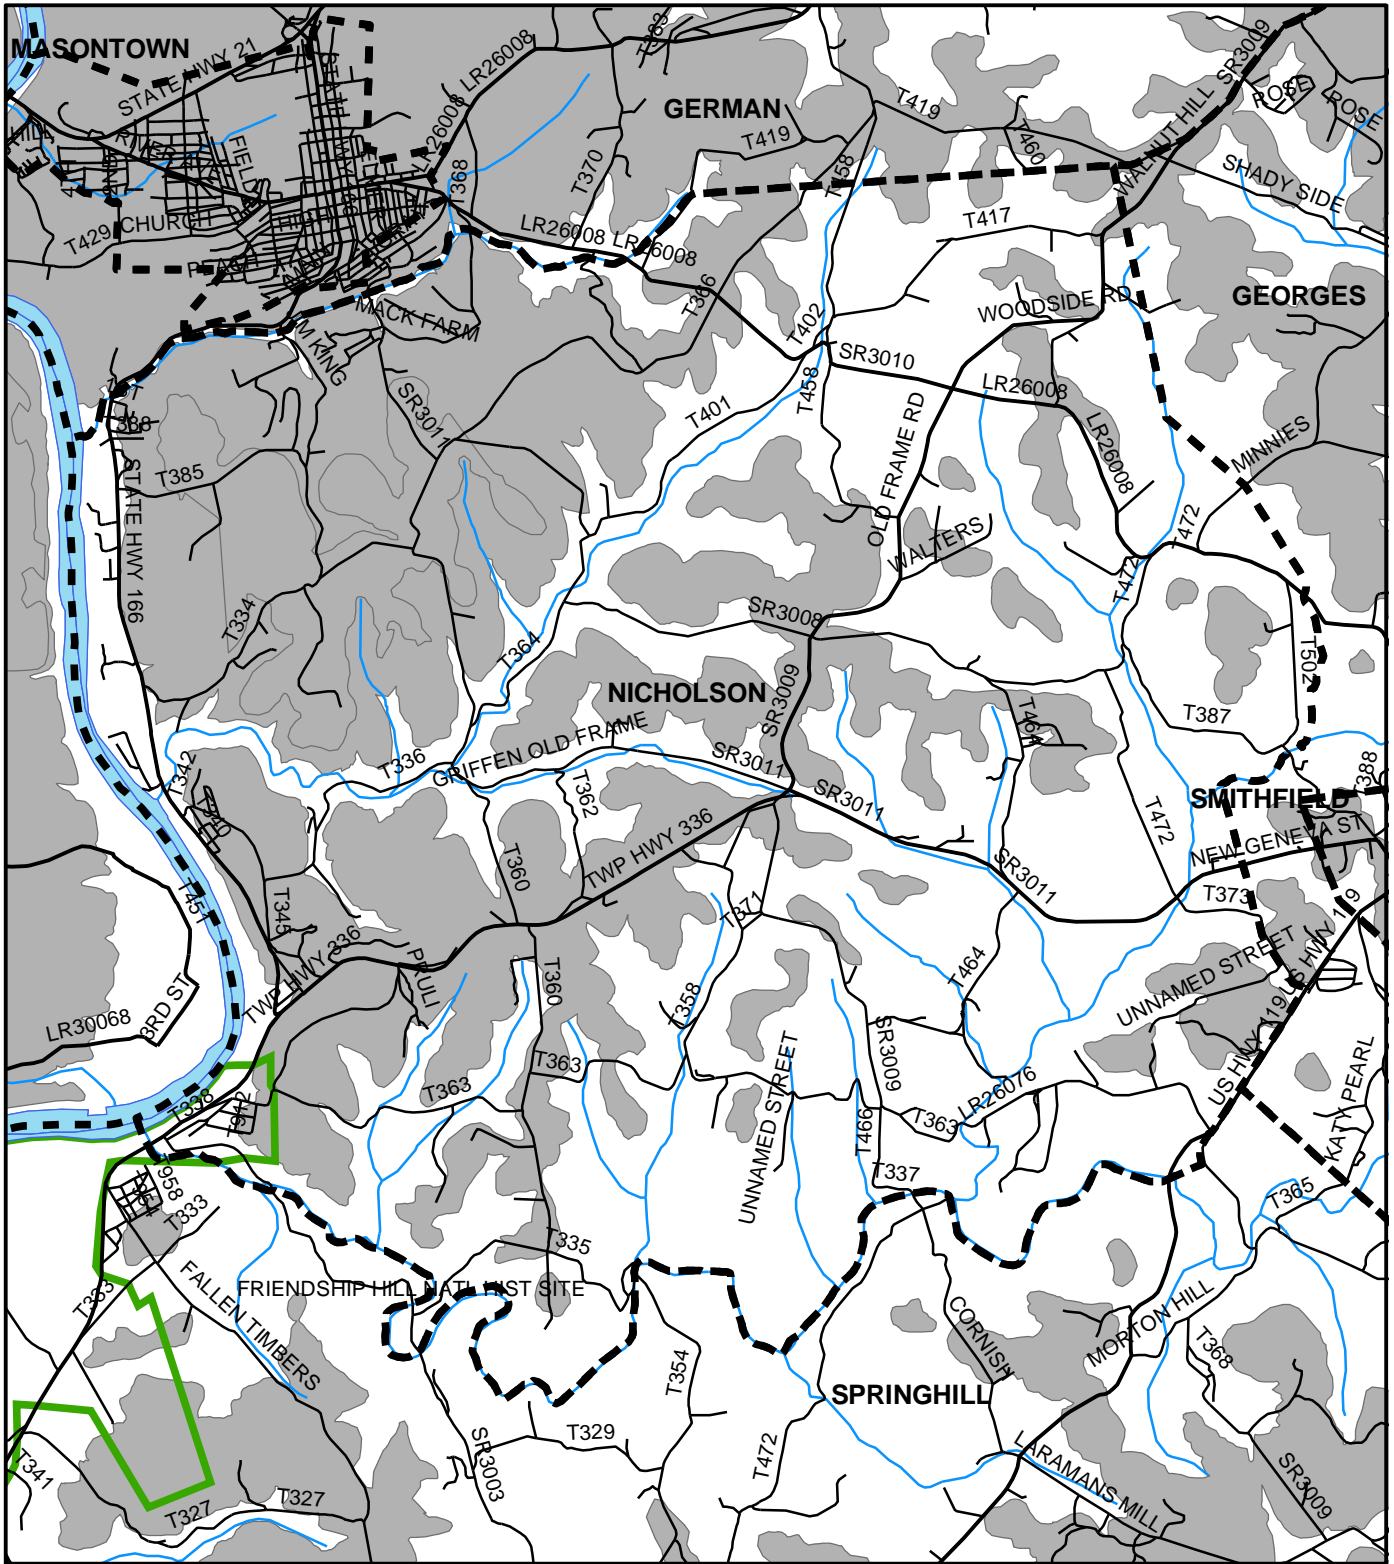

Nicholson Twp, Fayette County

Legend

- Municipality Boundary
- Undermined Area

This map was prepared using information considered to be the best historical data available.

The Department cannot verify the accuracy or completeness of this information.