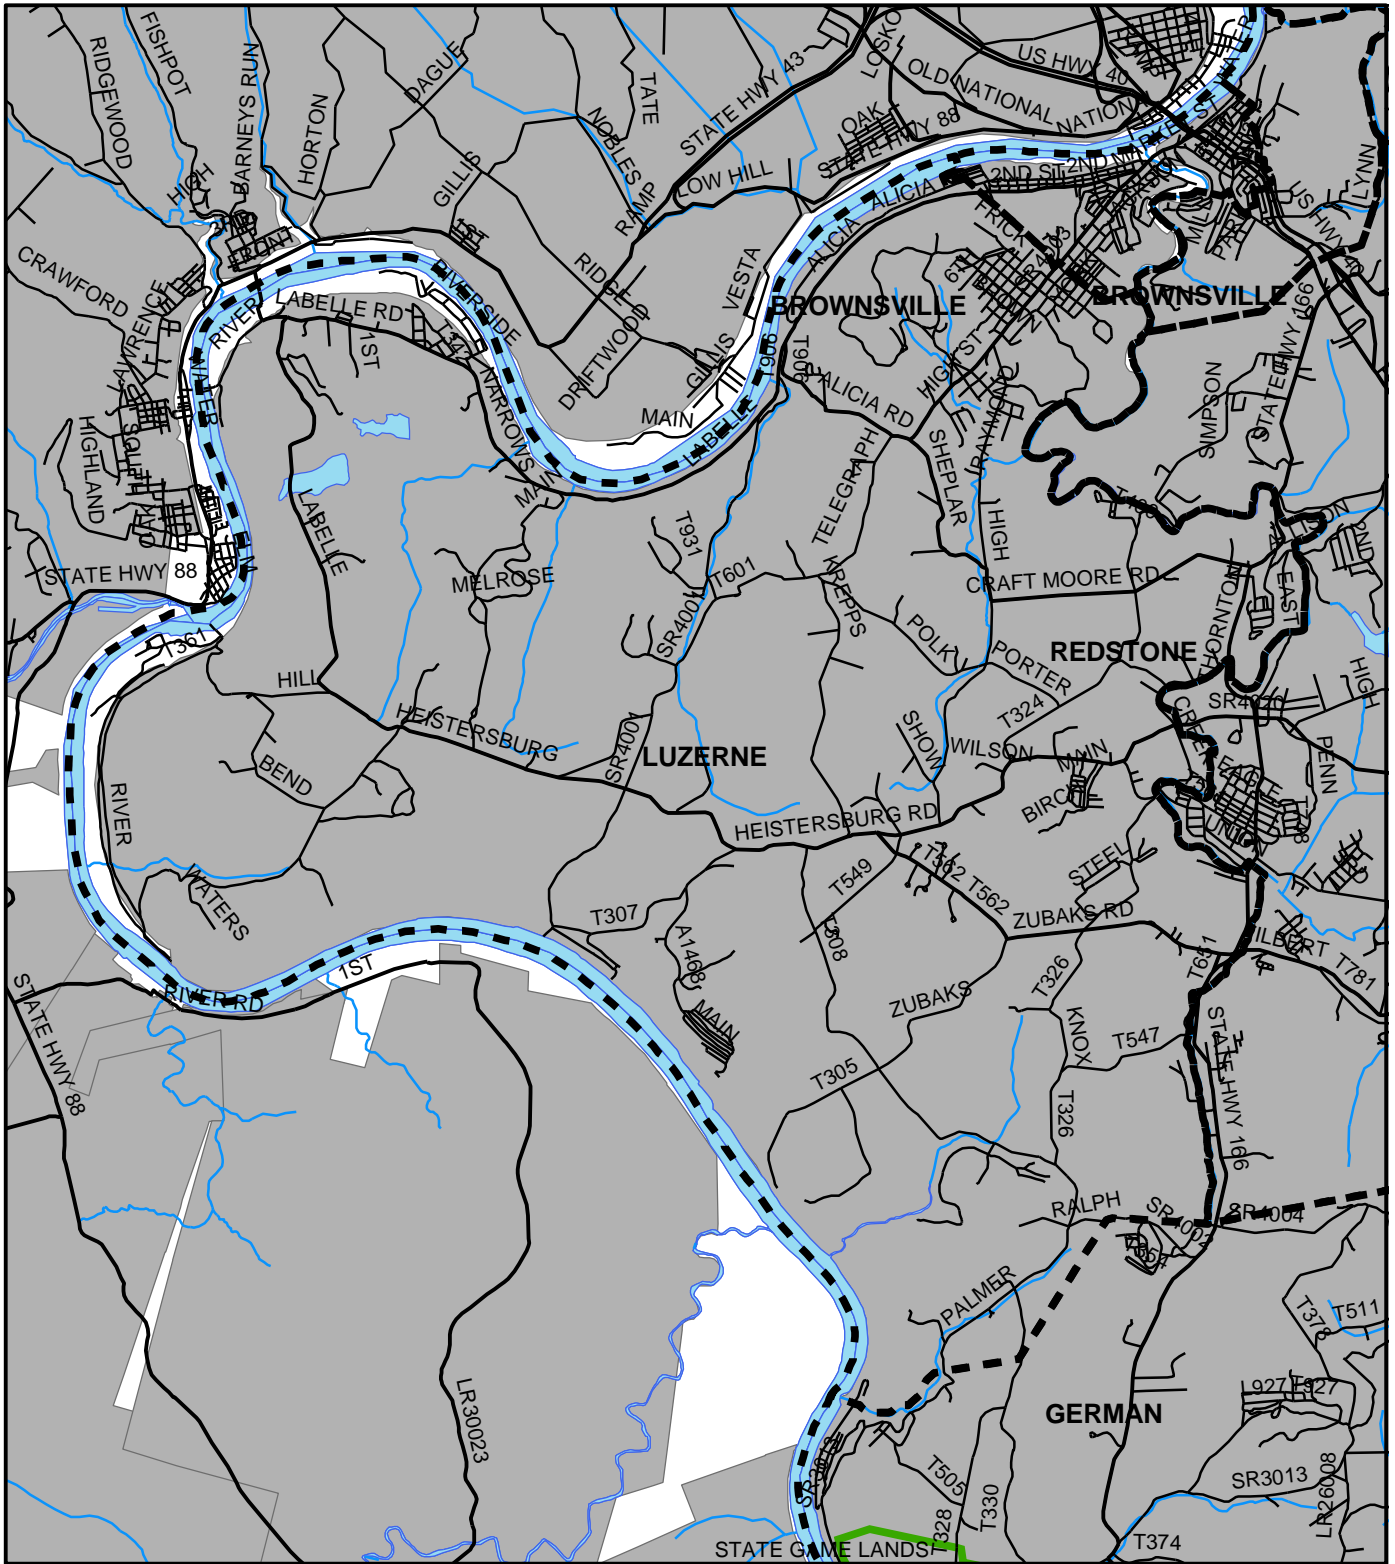

Luzerne Twp, Fayette County

Legend

-  Municipality Boundary
-  Undermined Area

This map was prepared using information considered to be the best historical data available.

The Department cannot verify the accuracy or completeness of this information.