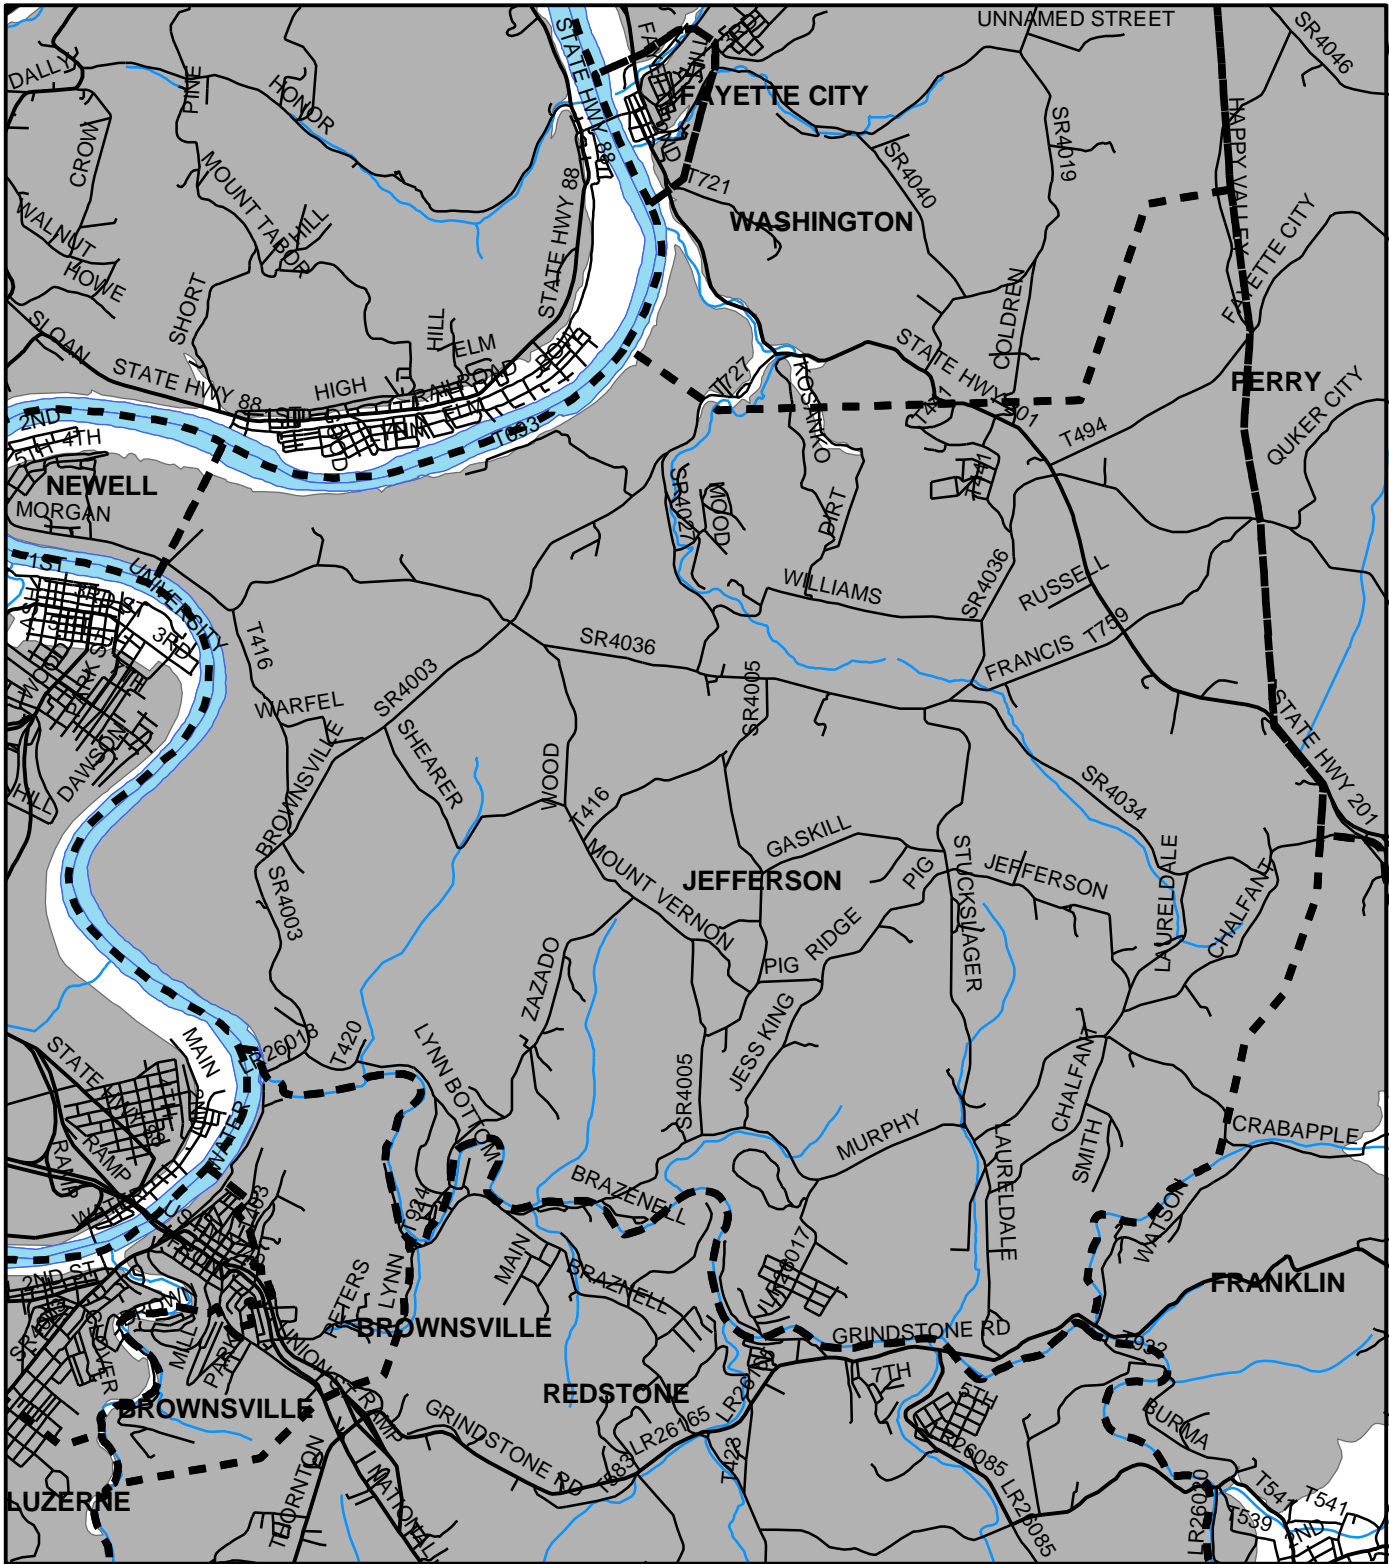

# Jefferson Twp, Fayette County

**Legend**

- Municipality Boundary
- Undermined Area

This map was prepared using information considered to be the best historical data available.

The Department cannot verify the accuracy or completeness of this information.