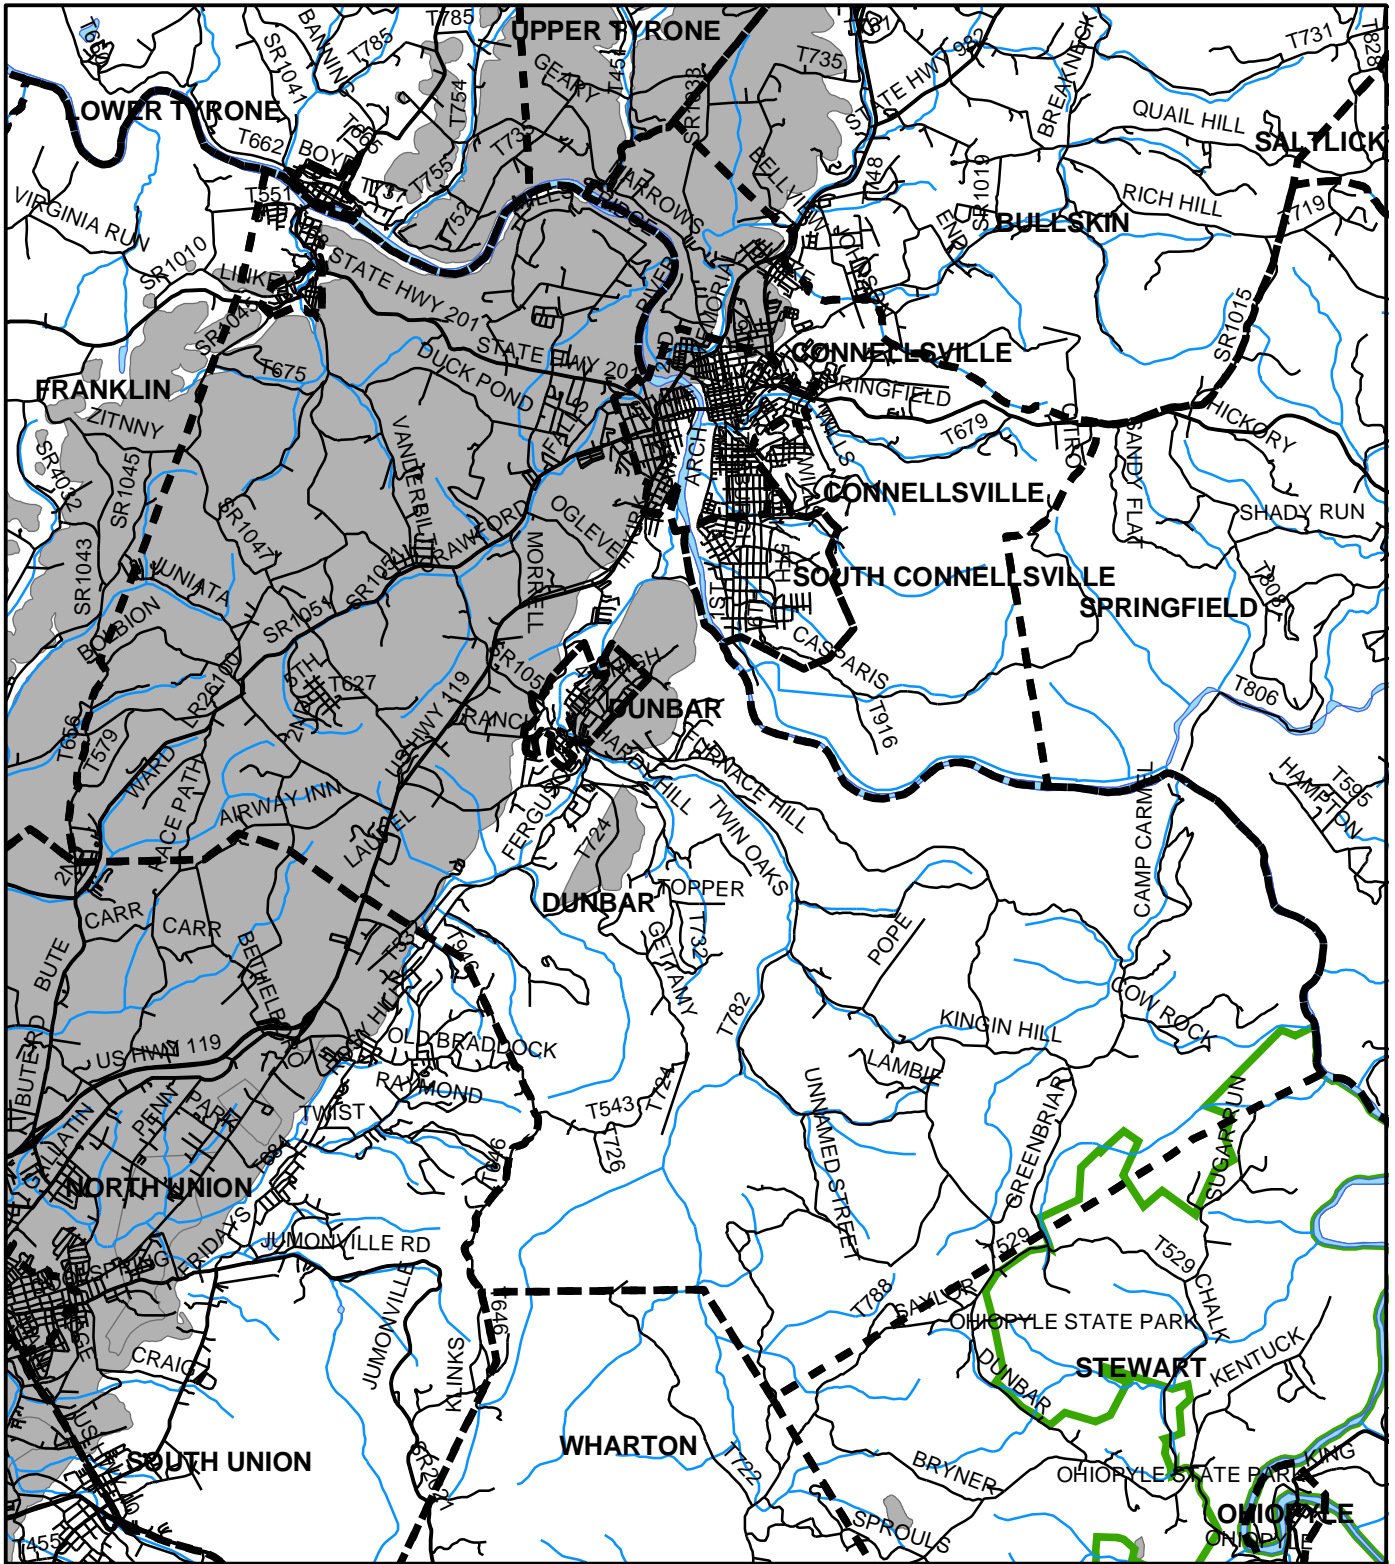

Dunbar Twp, Fayette County

Legend

-  Municipality Boundary
-  Undermined Area

This map was prepared using information considered to be the best historical data available.

The Department cannot verify the accuracy or completeness of this information.