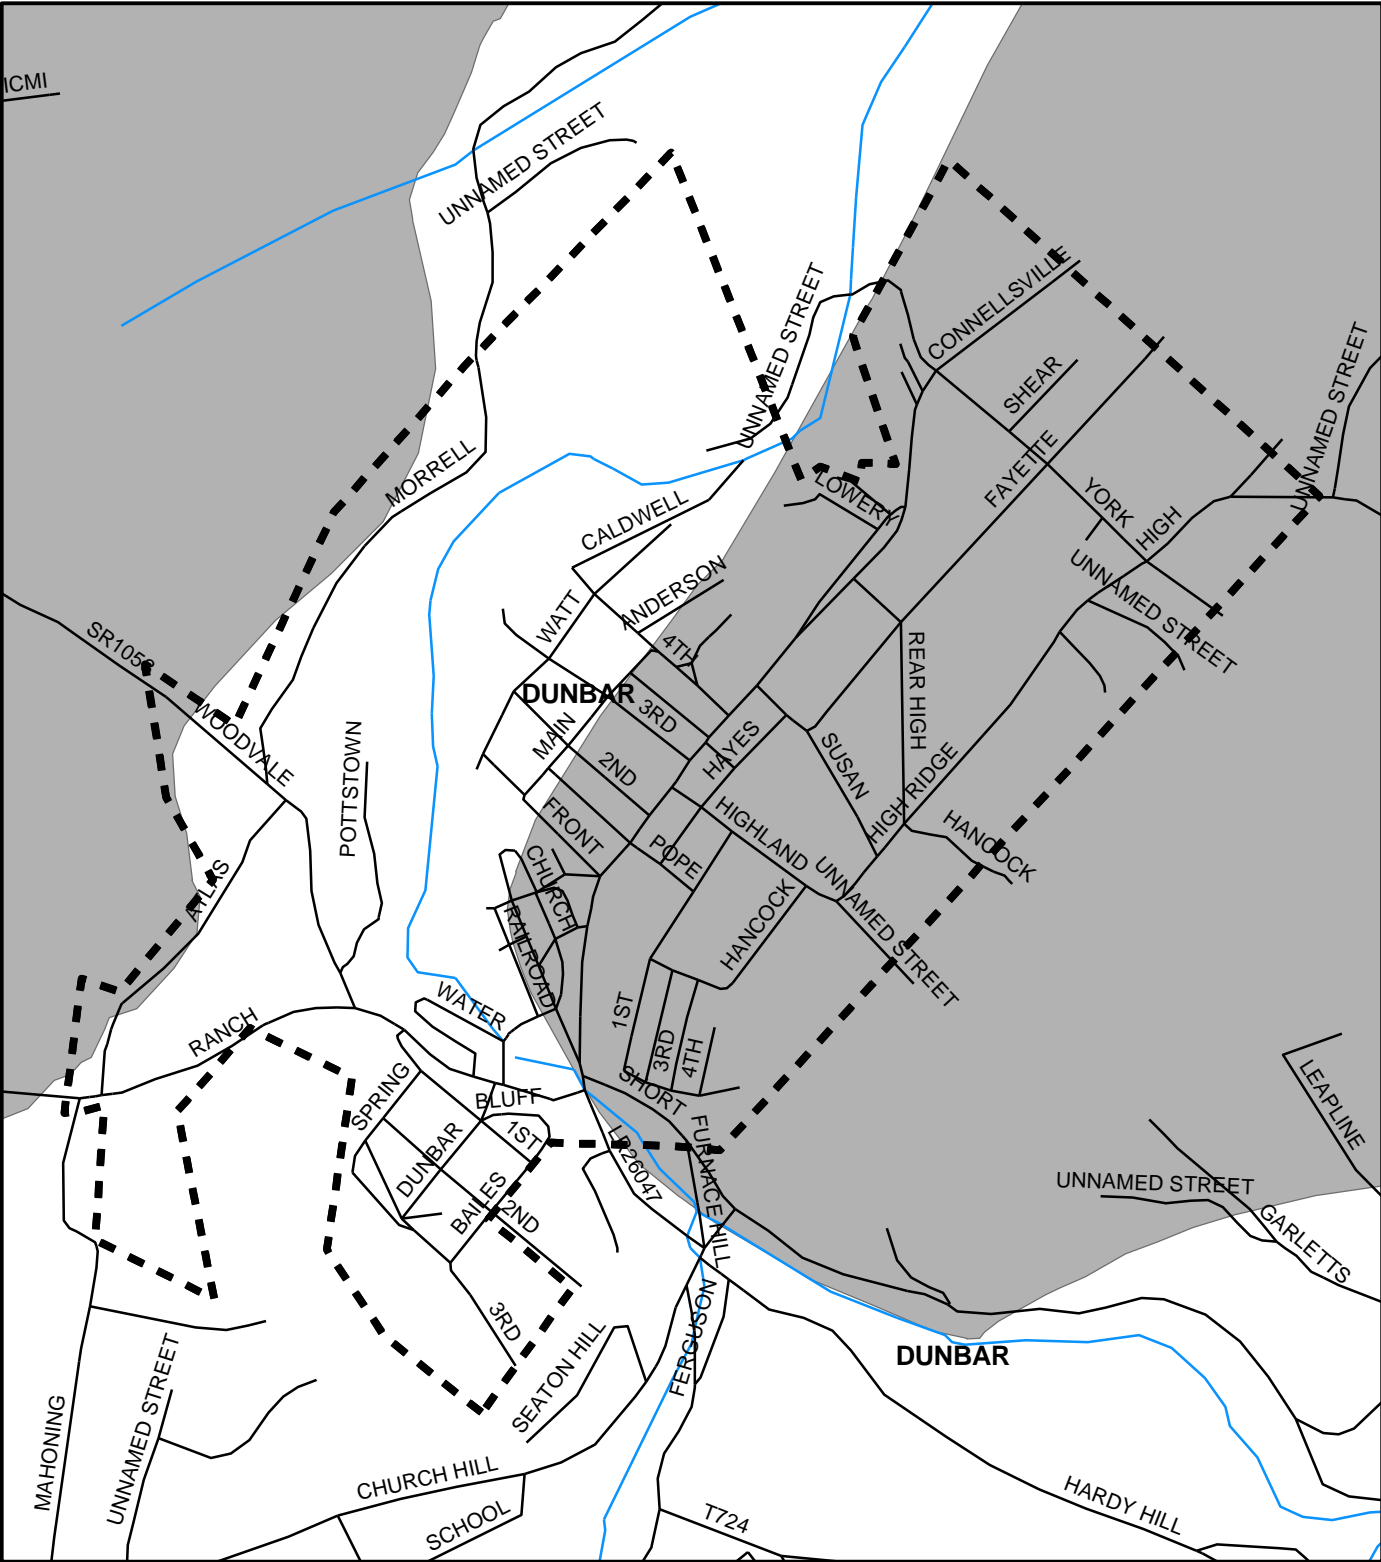

Dunbar Boro, Fayette County

Legend

- ▬ Municipality Boundary
- Undermined Area

This map was prepared using information considered to be the best historical data available.

The Department cannot verify the accuracy or completeness of this information.