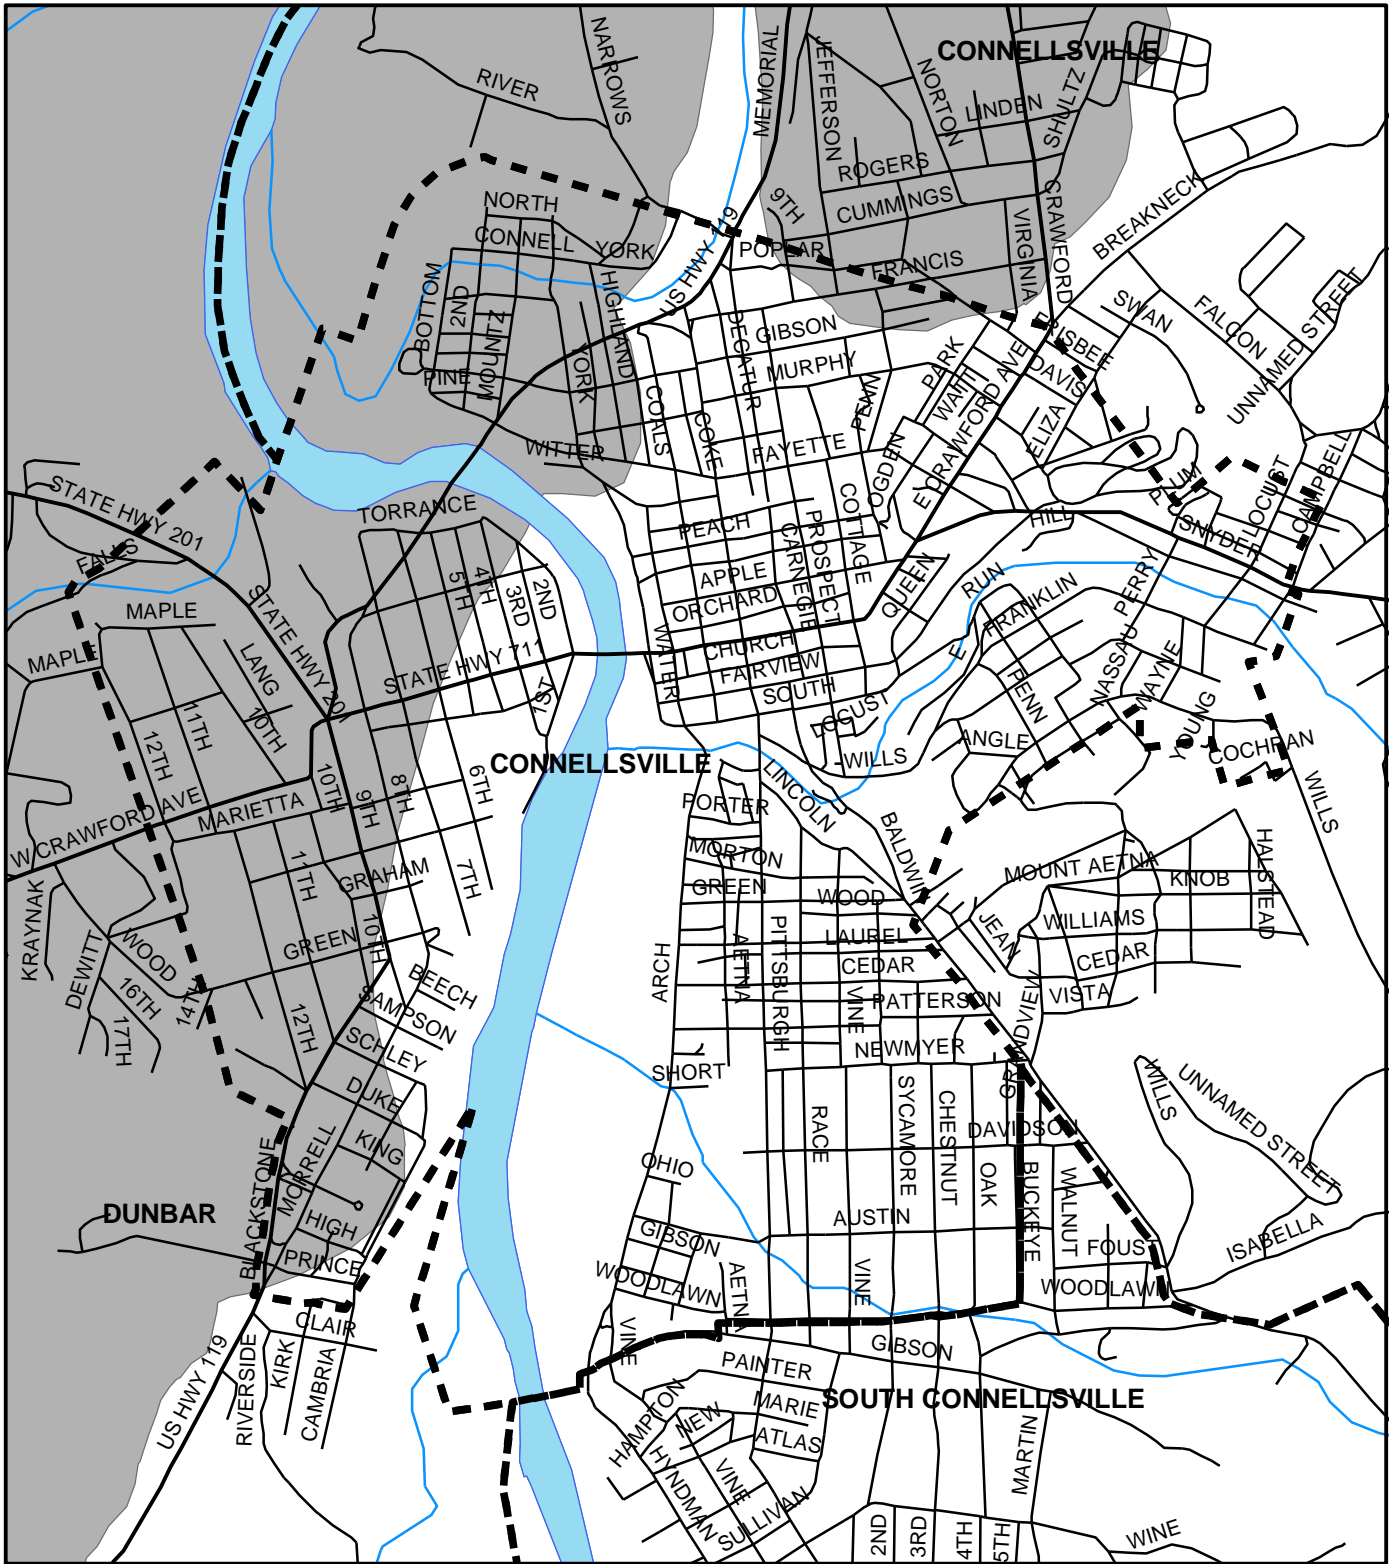

# Connellsville City, Fayette County

**Legend**

-  Municipality Boundary
-  Undermined Area

This map was prepared using information considered to be the best historical data available.

The Department cannot verify the accuracy or completeness of this information.