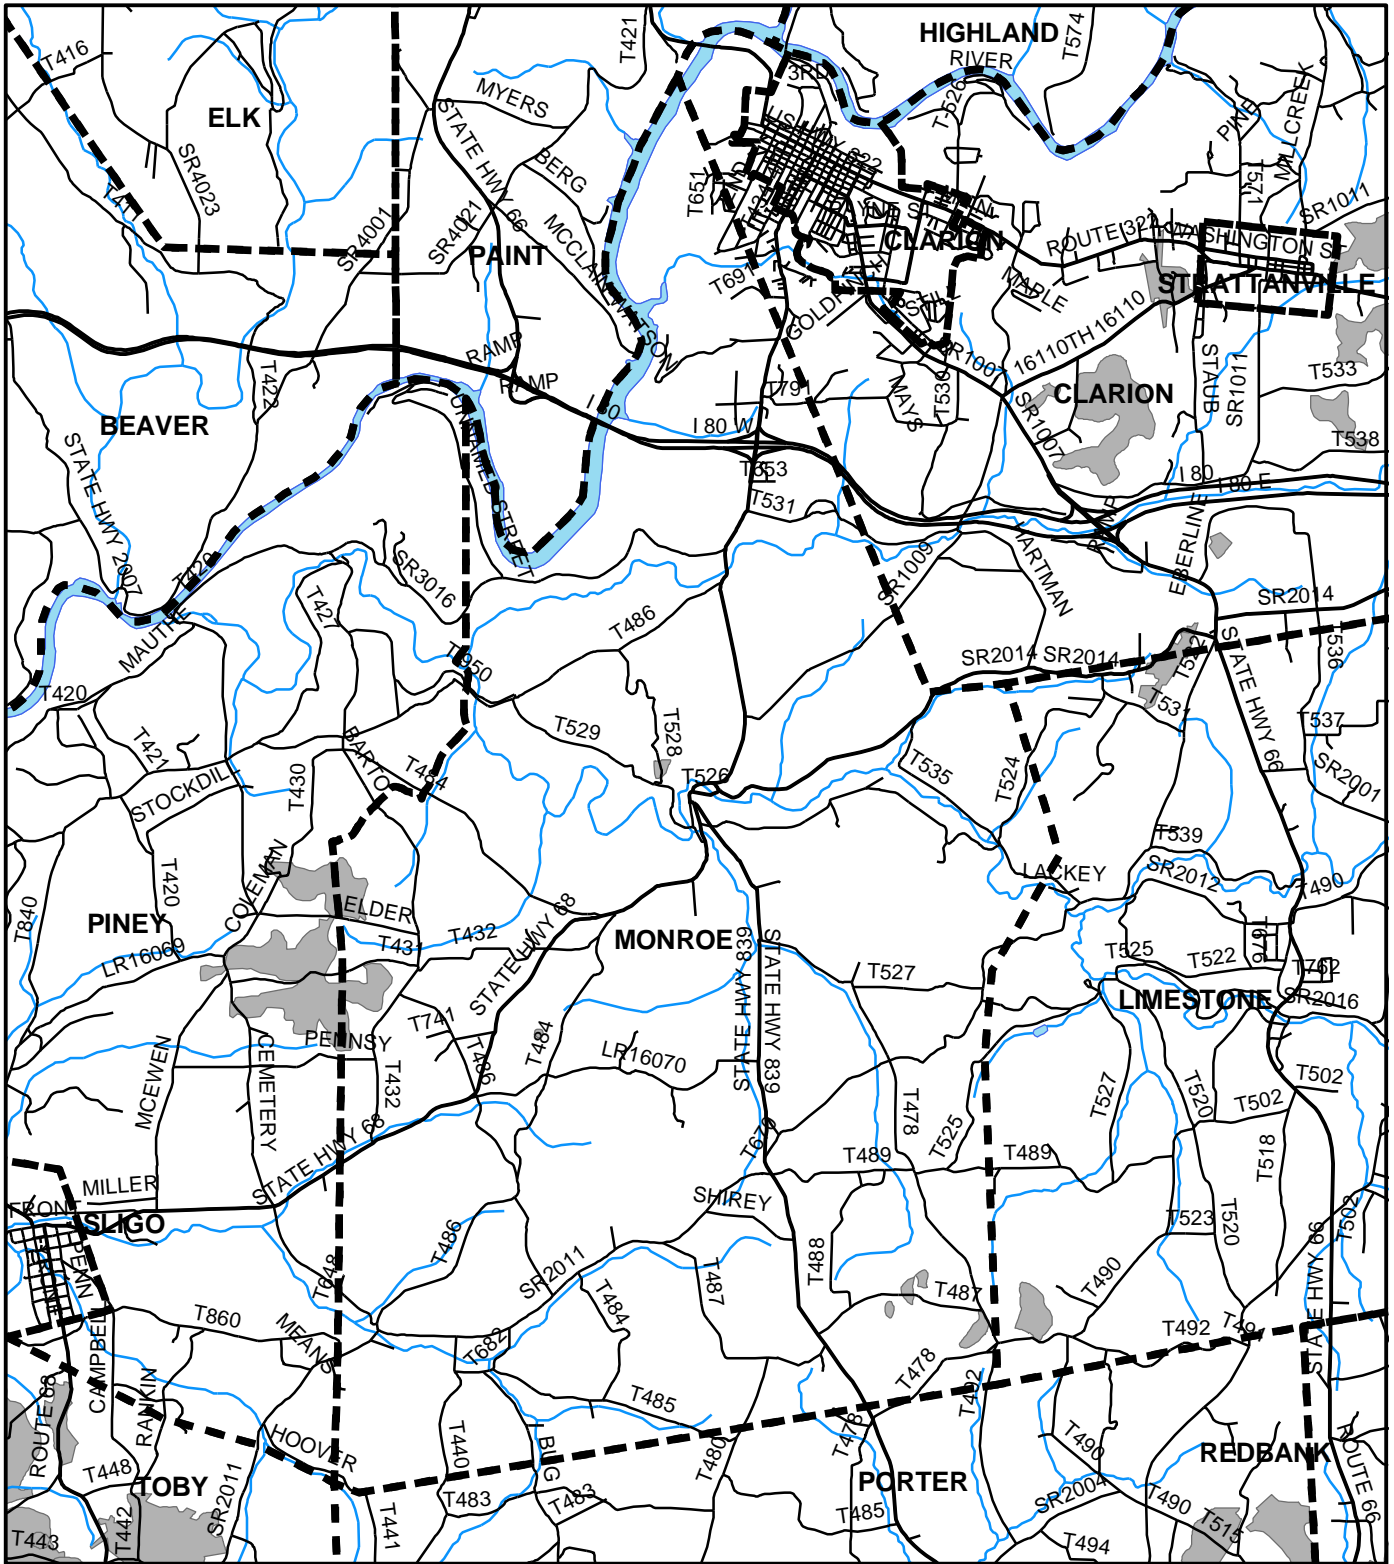

# Monroe Twp, Clarion County

## Legend

-  Municipality Boundary
-  Undermined Area

This map was prepared using information considered to be the best historical data available.

The Department cannot verify the accuracy or completeness of this information.