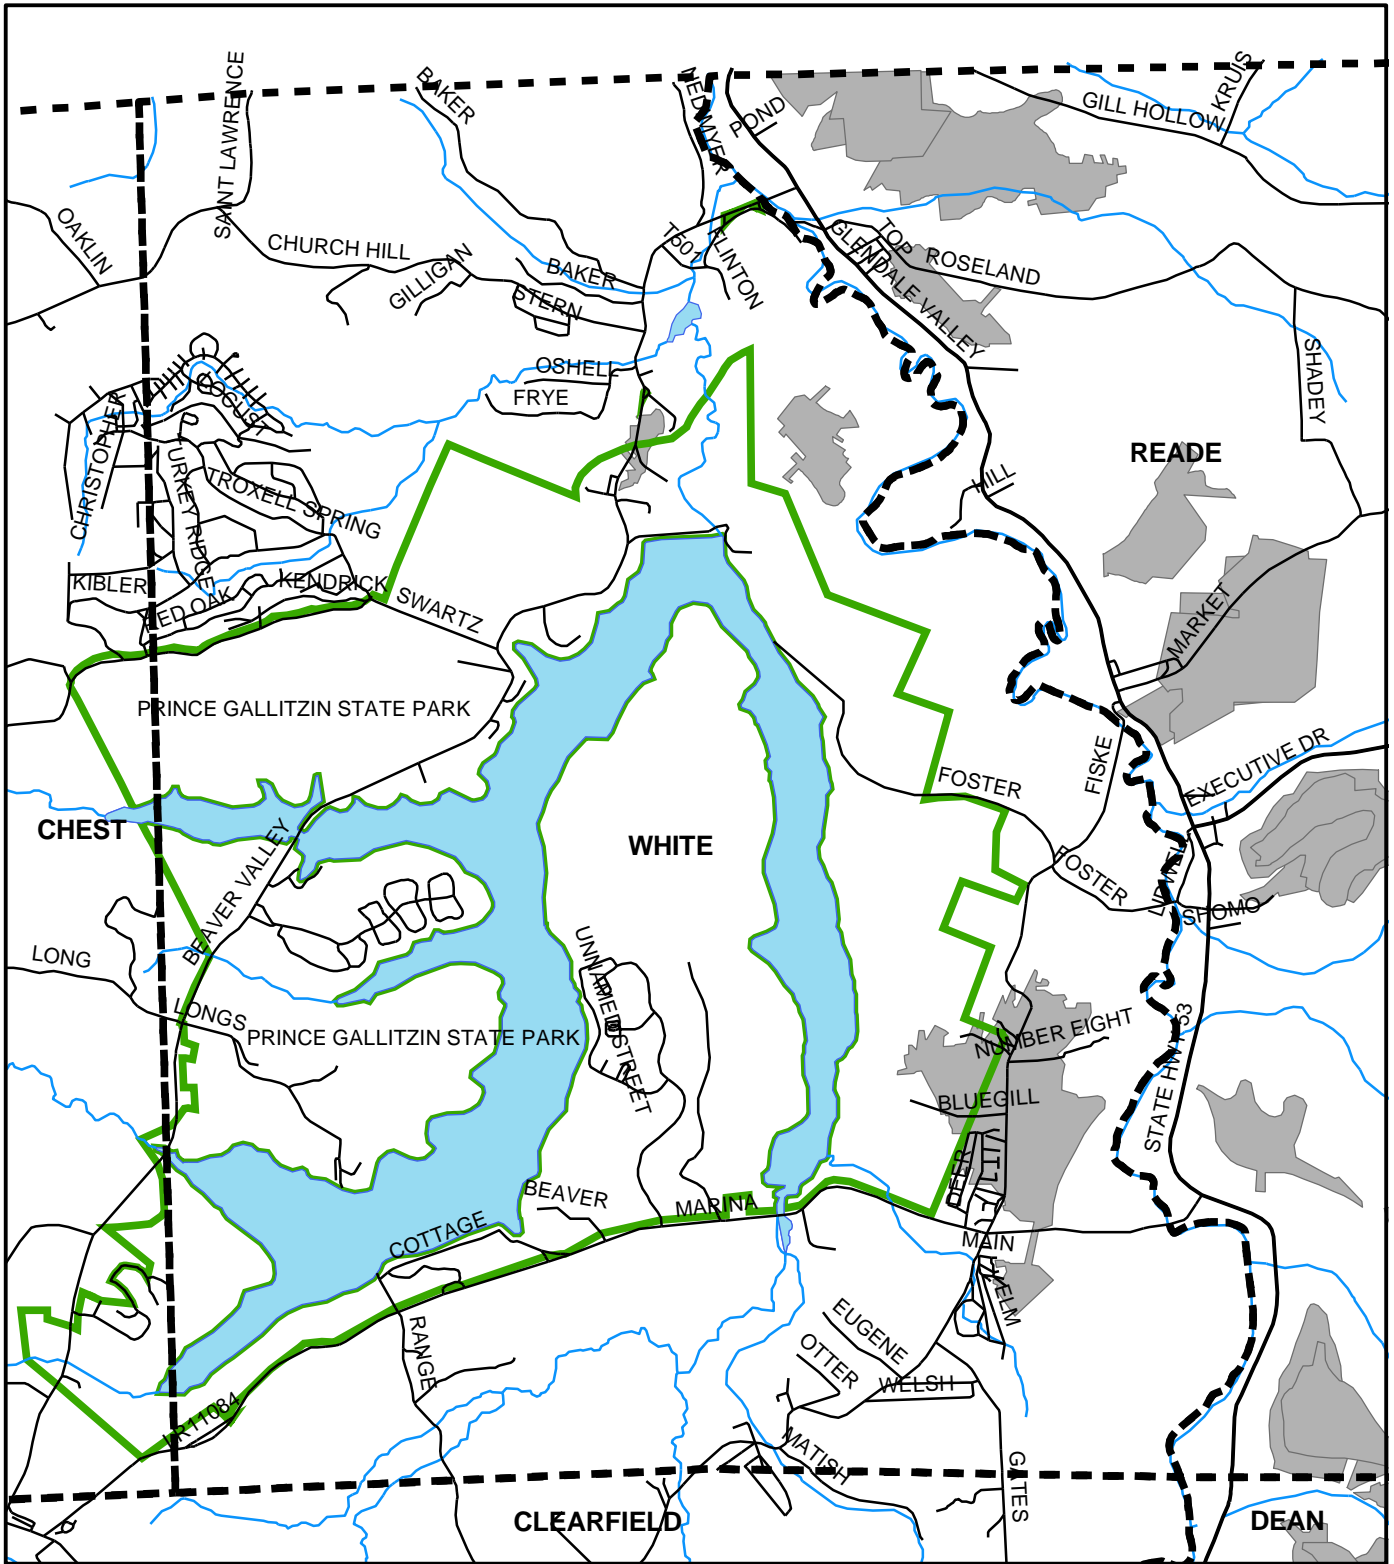

White Twp, Cambria County

Legend

-  Municipality Boundary
-  Undermined Area

This map was prepared using information considered to be the best historical data available.

The Department cannot verify the accuracy or completeness of this information.