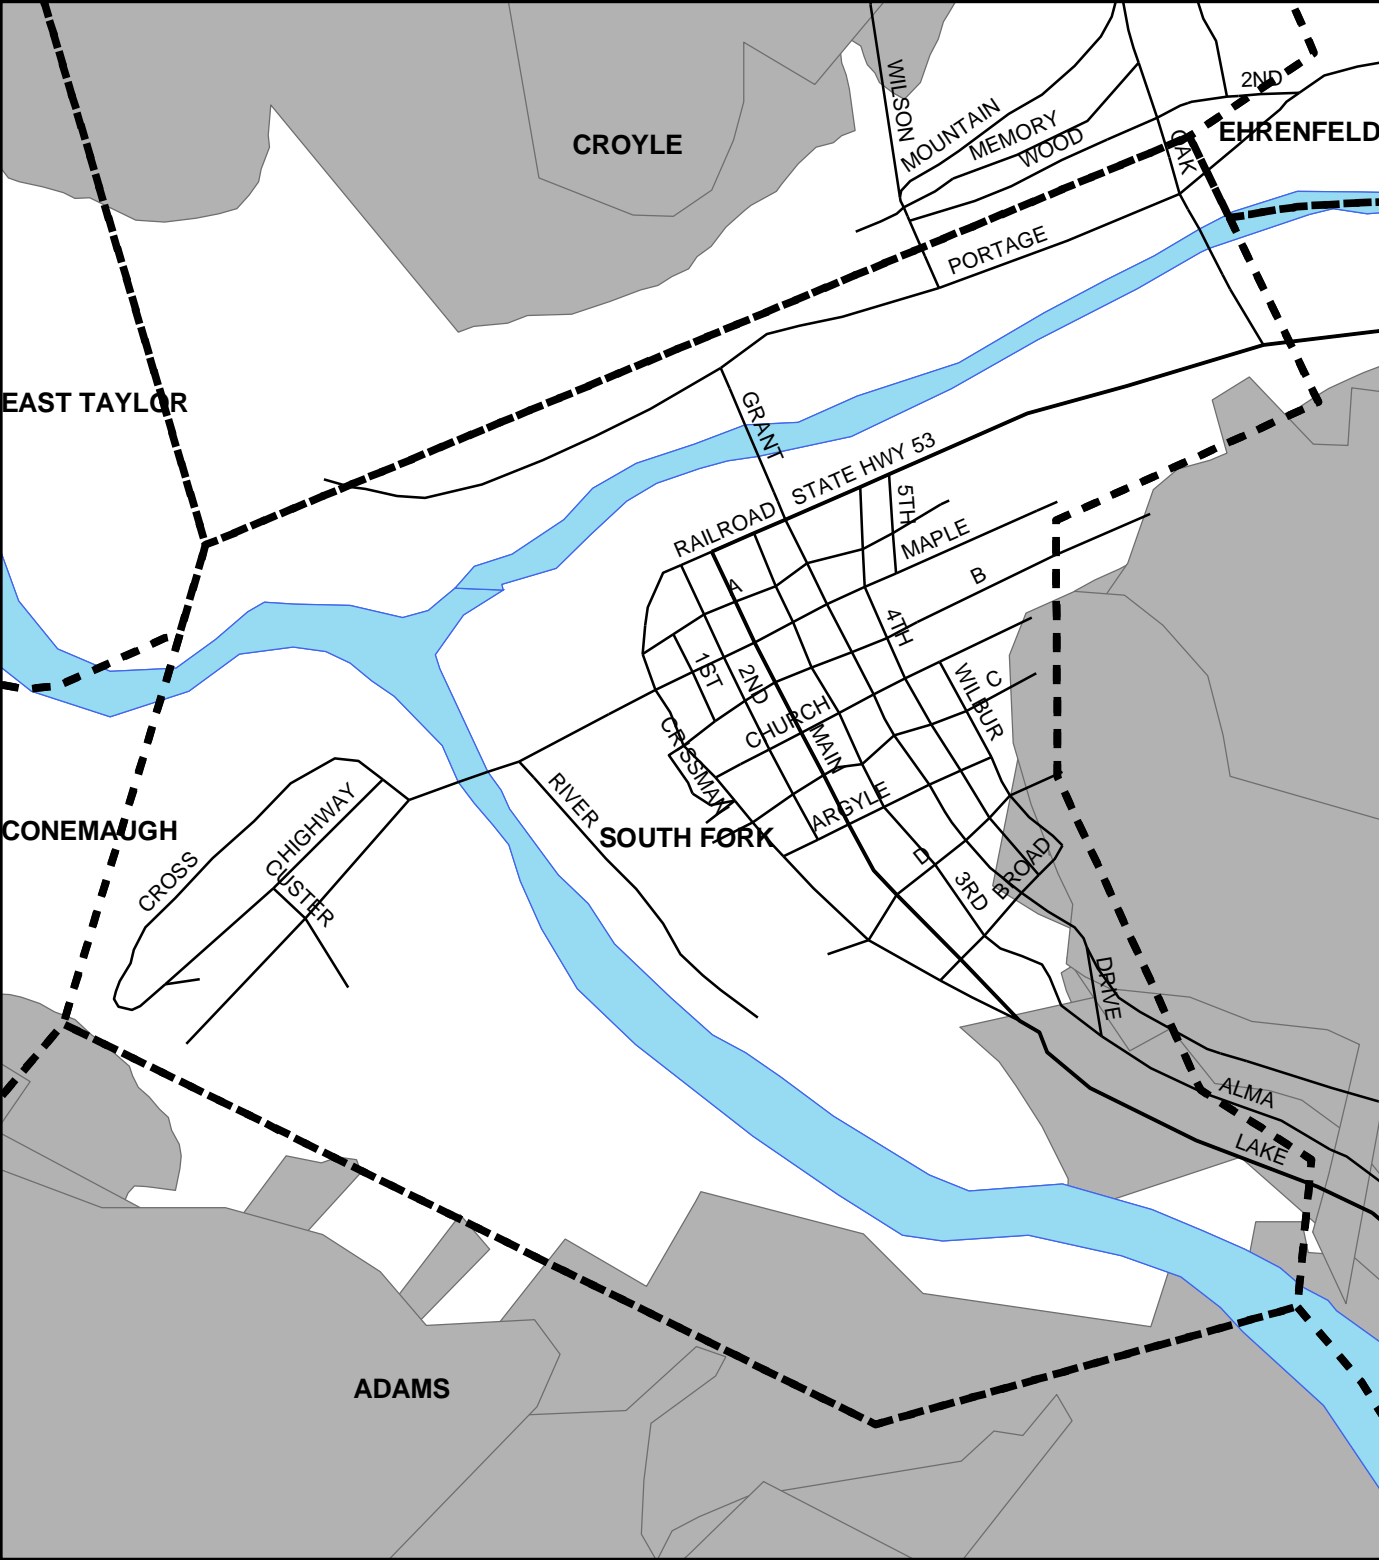

# South Fork Boro, Cambria County

**Legend**

- Municipality Boundary
- Undermined Area

This map was prepared using information considered to be the best historical data available.

The Department cannot verify the accuracy or completeness of this information.