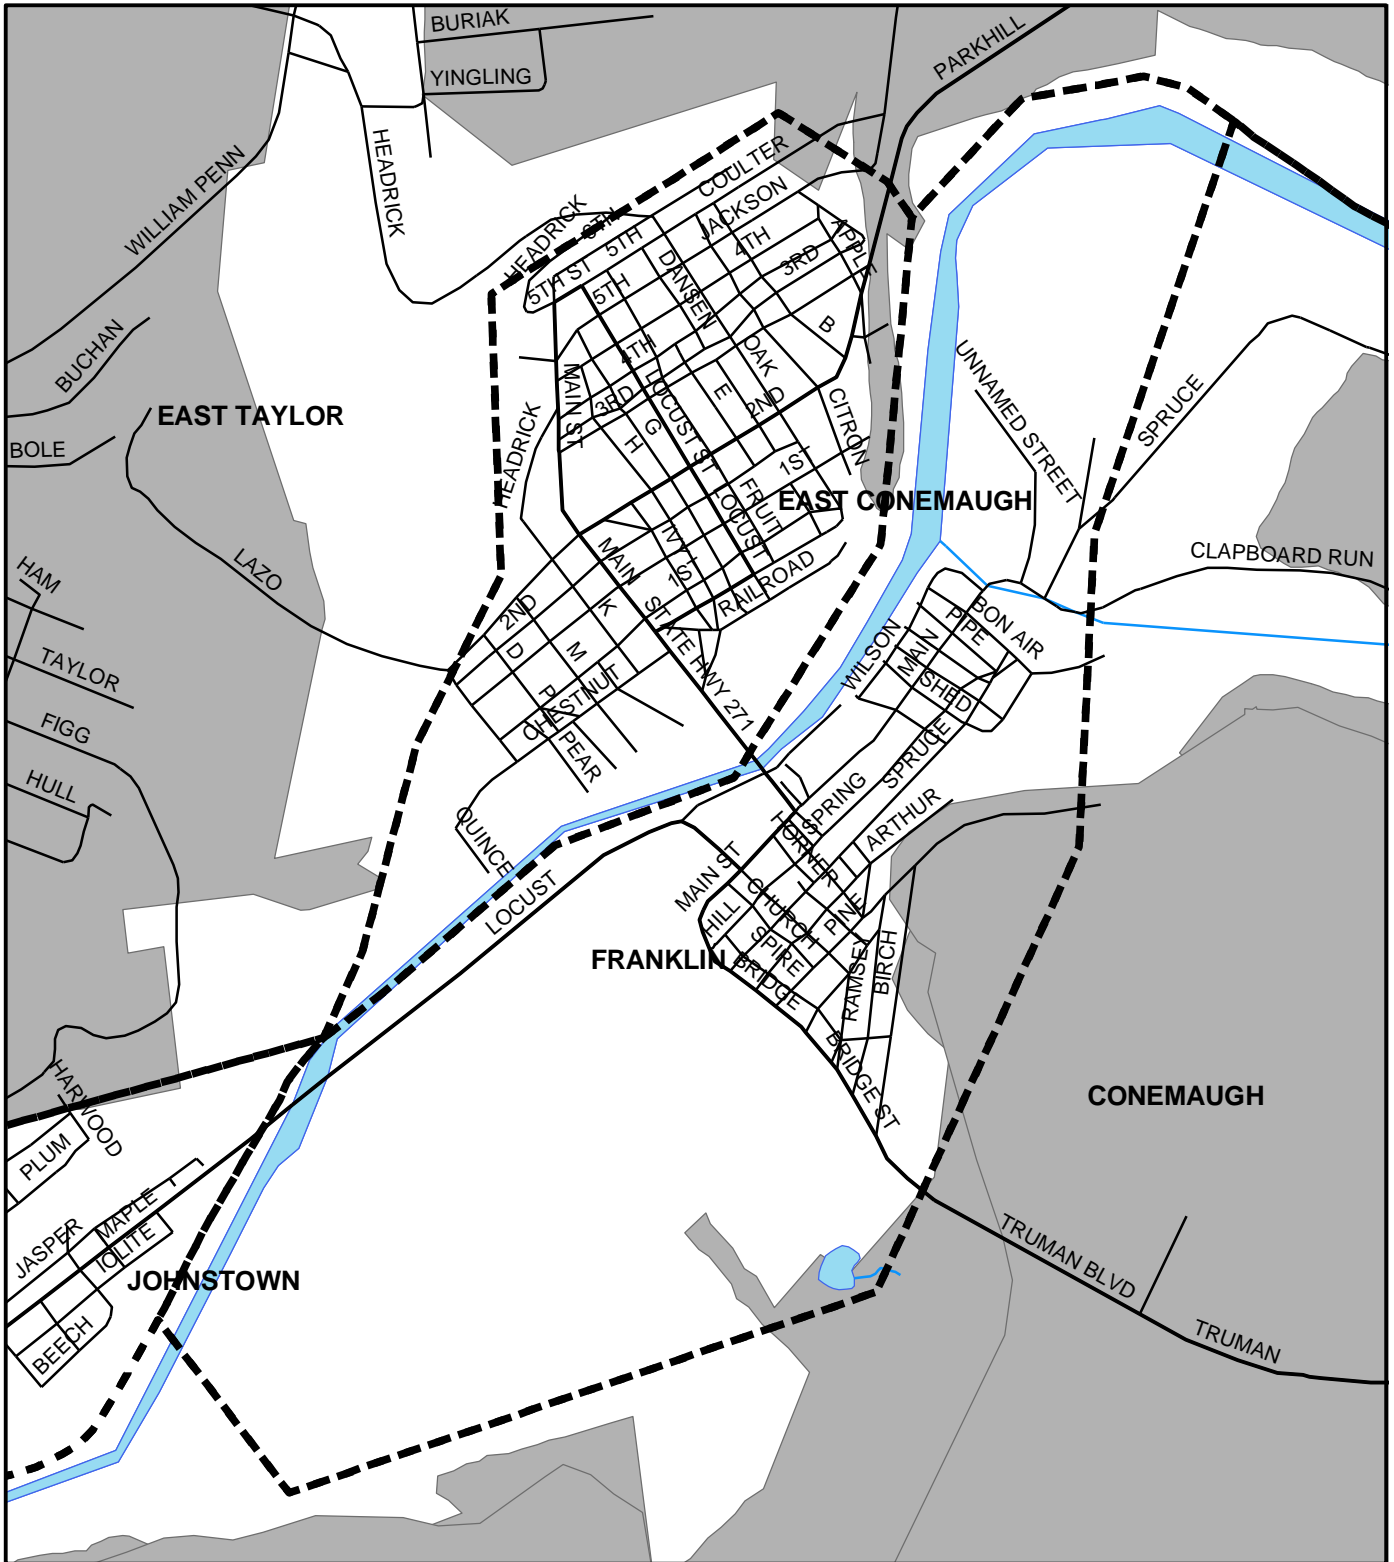

Franklin Boro, Cambria County

Legend

-  Municipality Boundary
-  Undermined Area

This map was prepared using information considered to be the best historical data available.

The Department cannot verify the accuracy or completeness of this information.