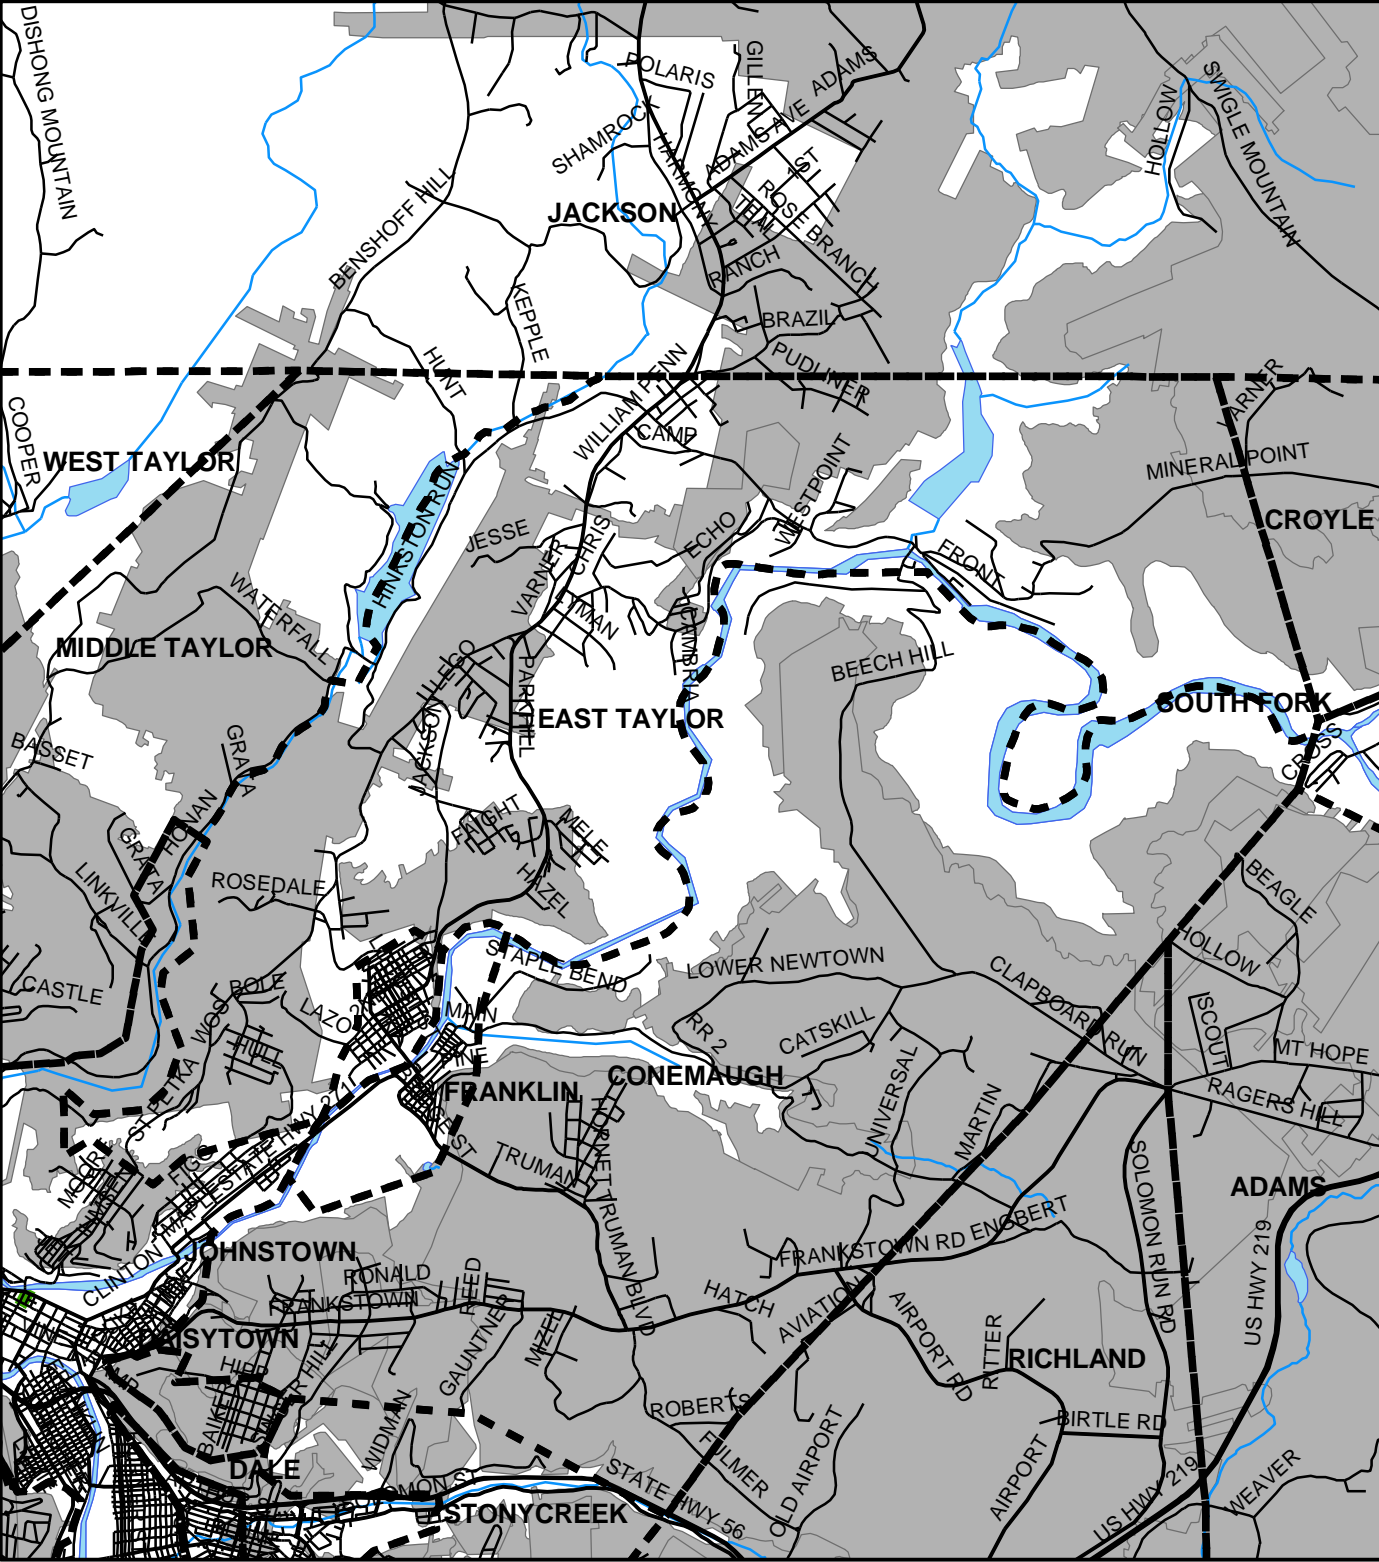

East Taylor Twp, Cambria County

Legend

- Municipality Boundary
- Undermined Area

This map was prepared using information considered to be the best historical data available.

The Department cannot verify the accuracy or completeness of this information.