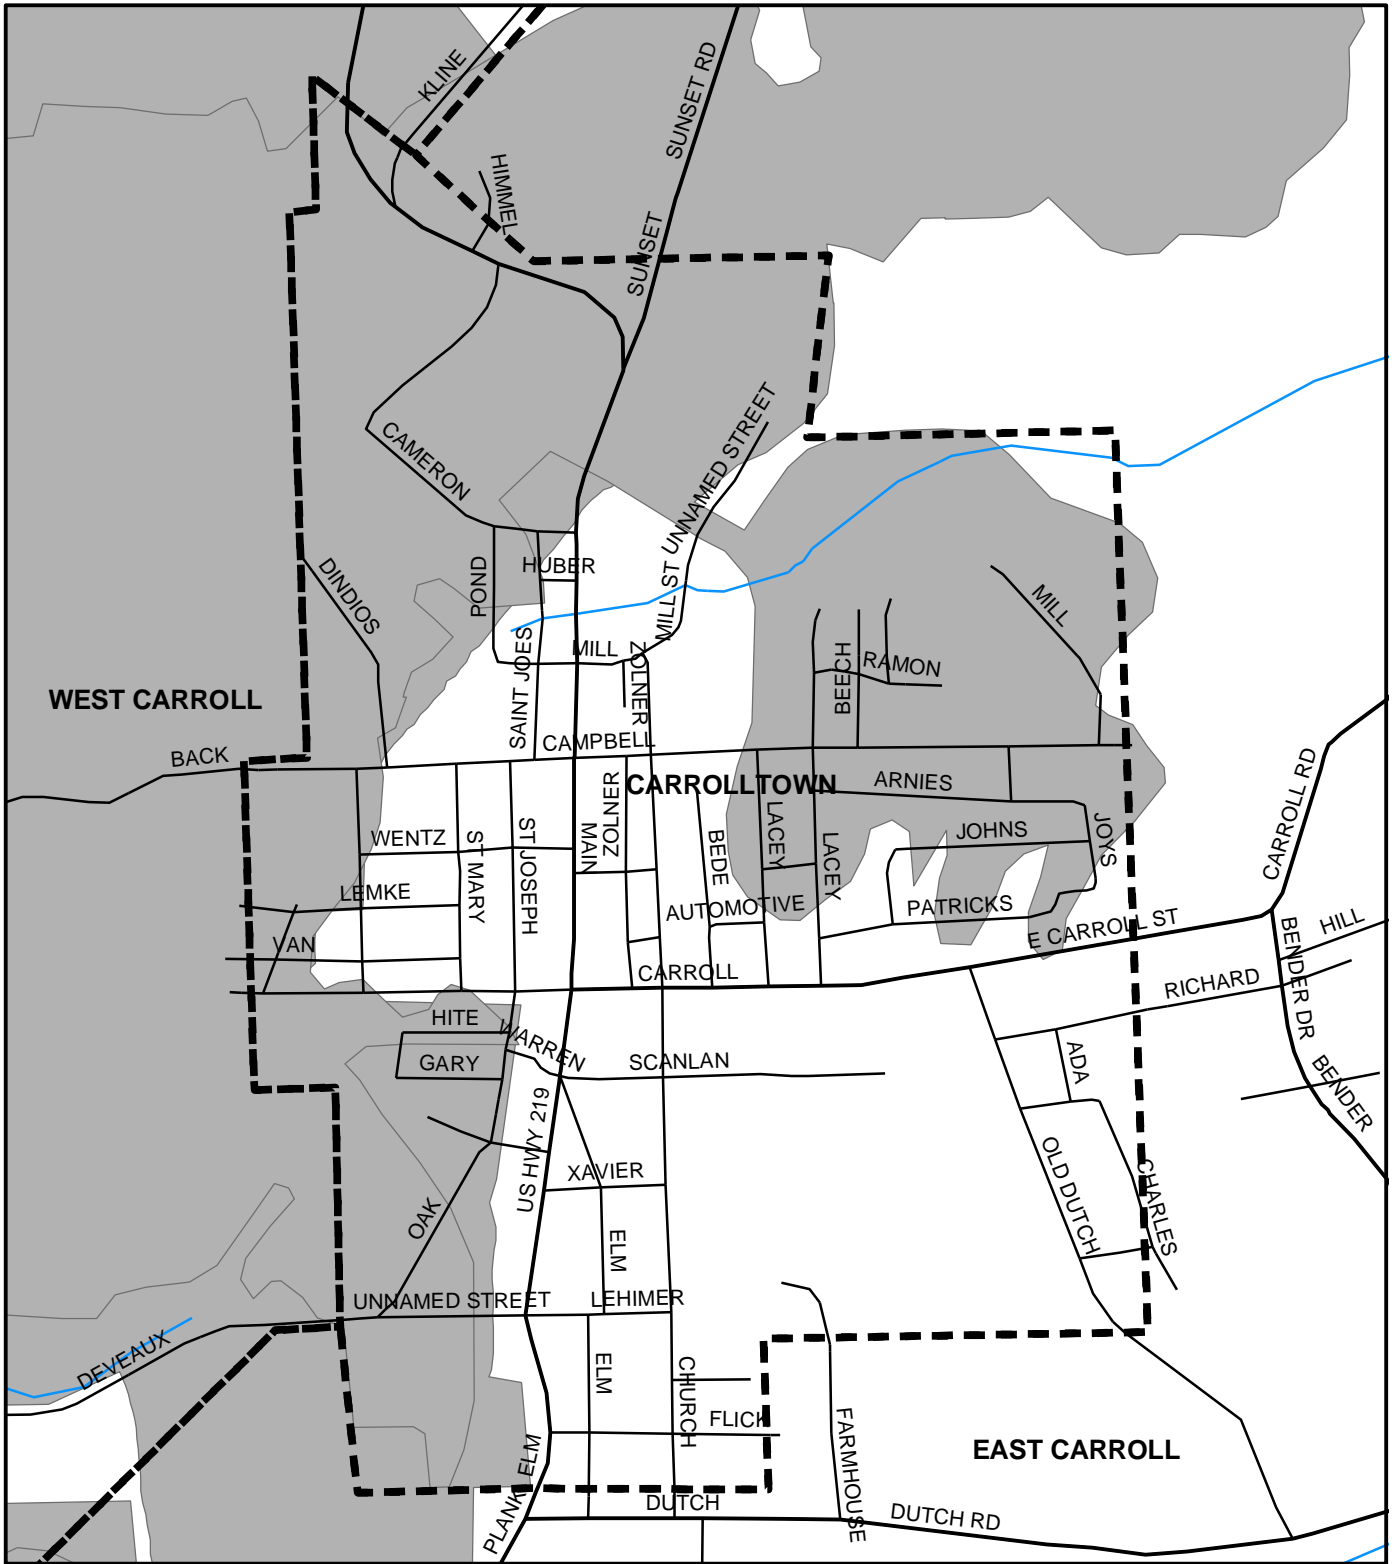

# Carrolltown Boro, Cambria County

## Legend

-  Municipality Boundary
-  Undermined Area

This map was prepared using information considered to be the best historical data available.

The Department cannot verify the accuracy or completeness of this information.