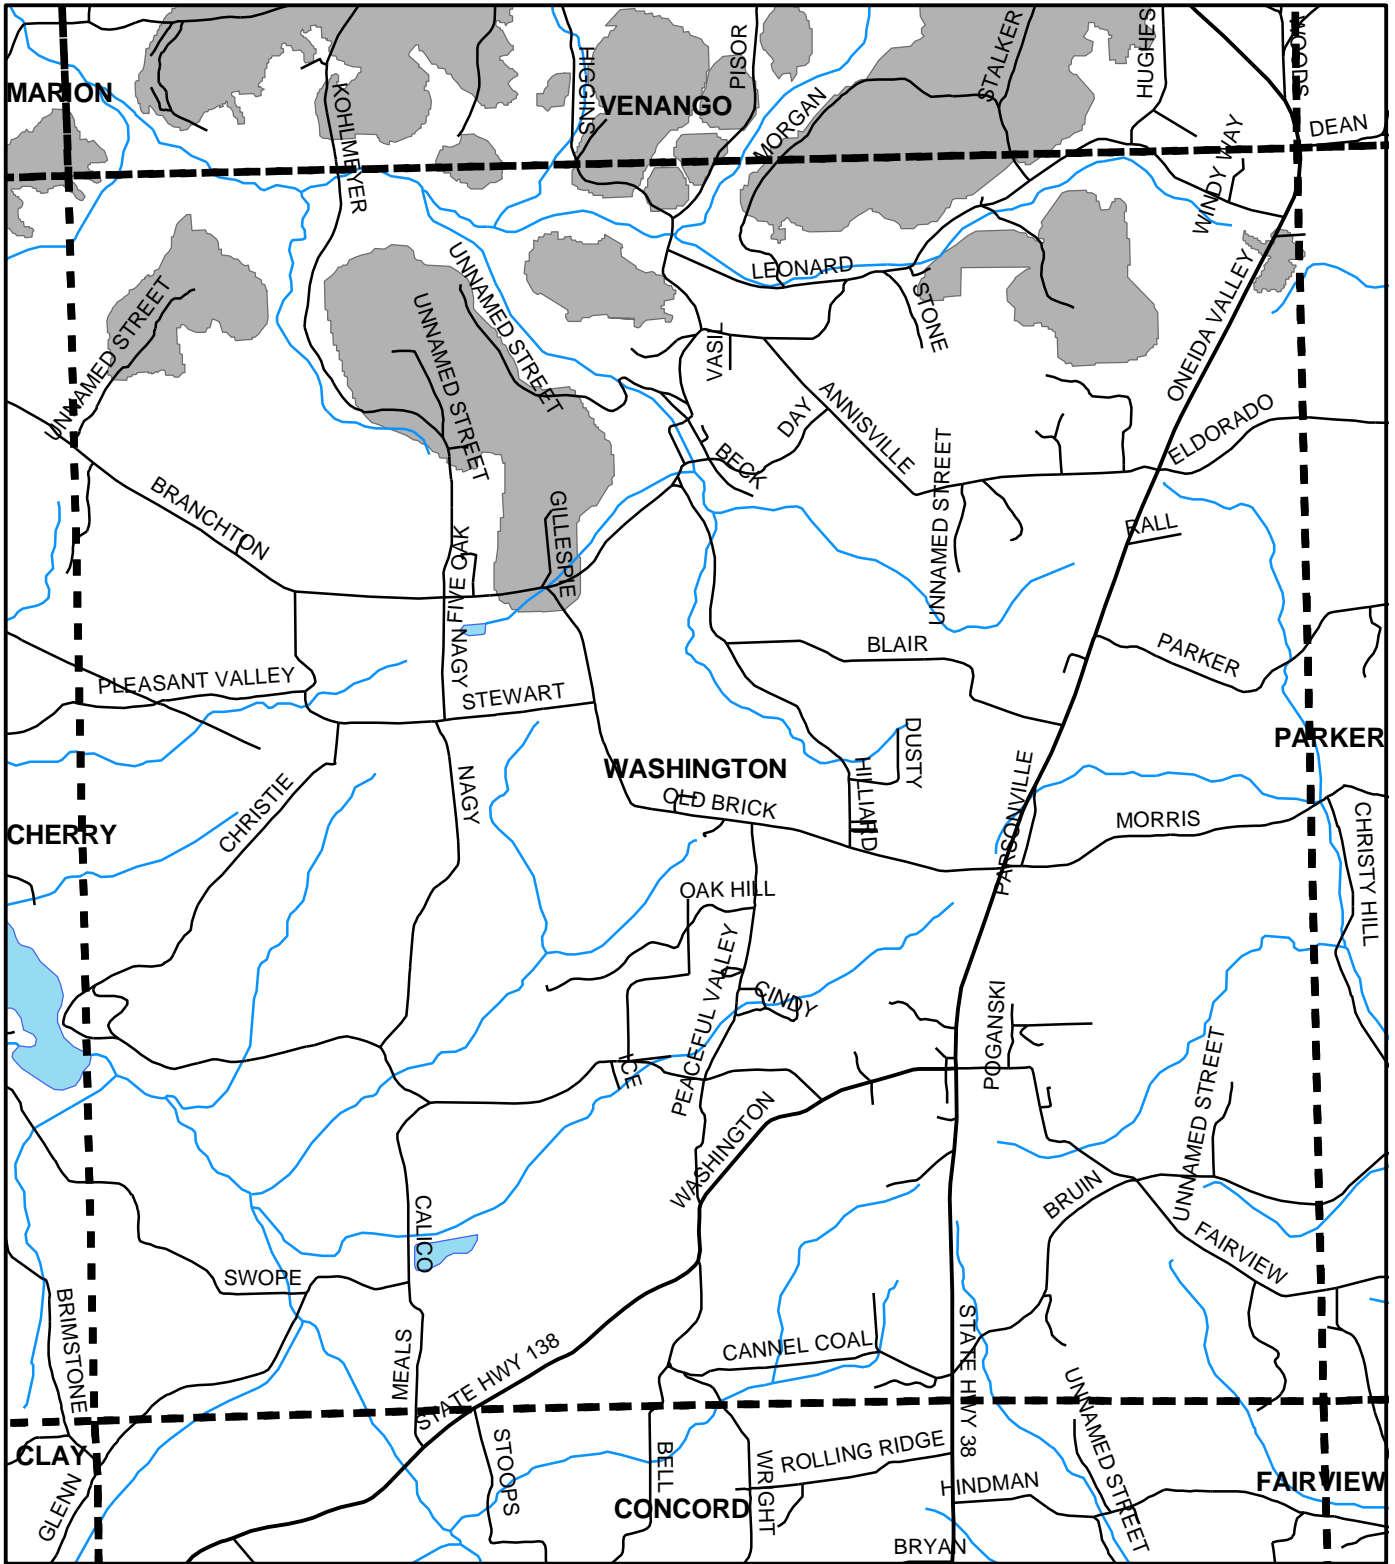

Washington Twp, Butler County

Legend

-  Municipality Boundary
-  Undermined Area

This map was prepared using information considered to be the best historical data available.

The Department cannot verify the accuracy or completeness of this information.