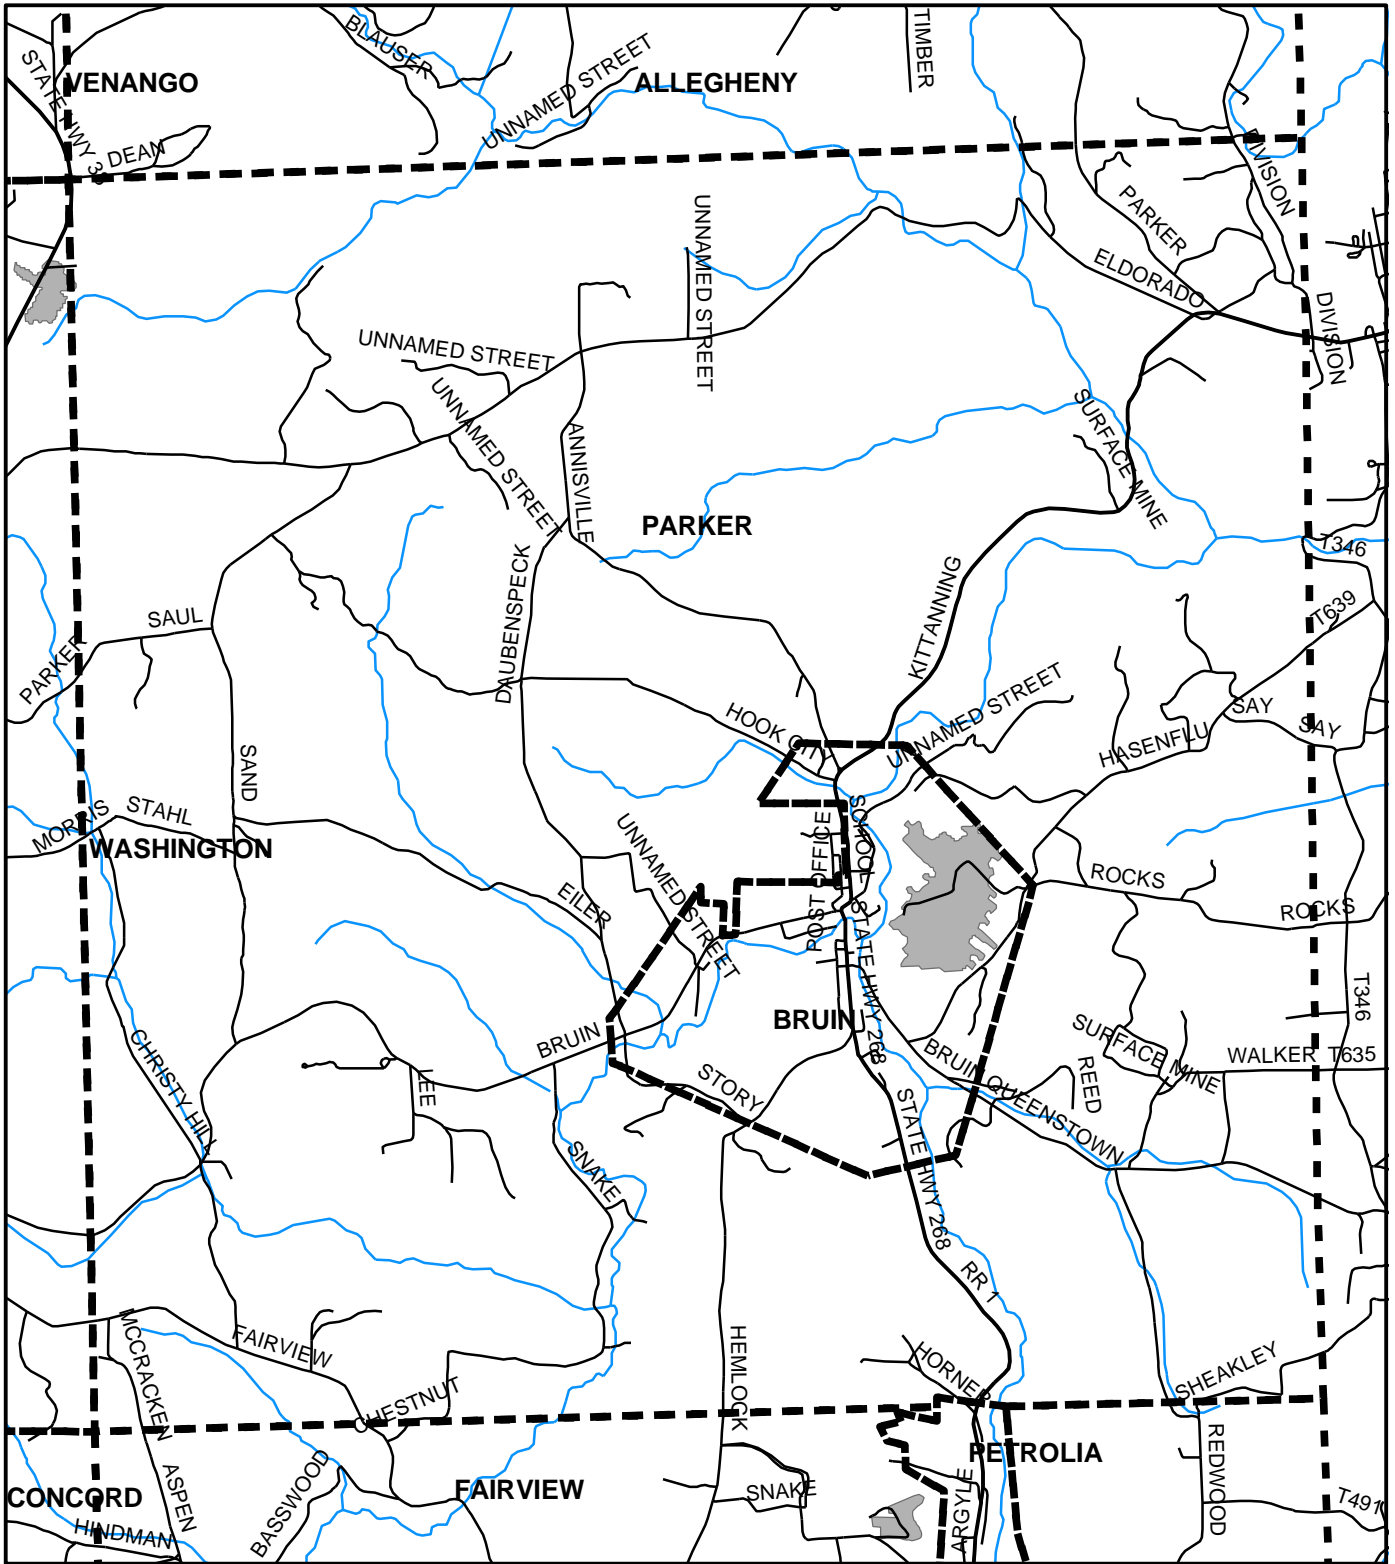

Parker Twp, Butler County

Legend

- Municipality Boundary
- Undermined Area

This map was prepared using information considered to be the best historical data available.

The Department cannot verify the accuracy or completeness of this information.