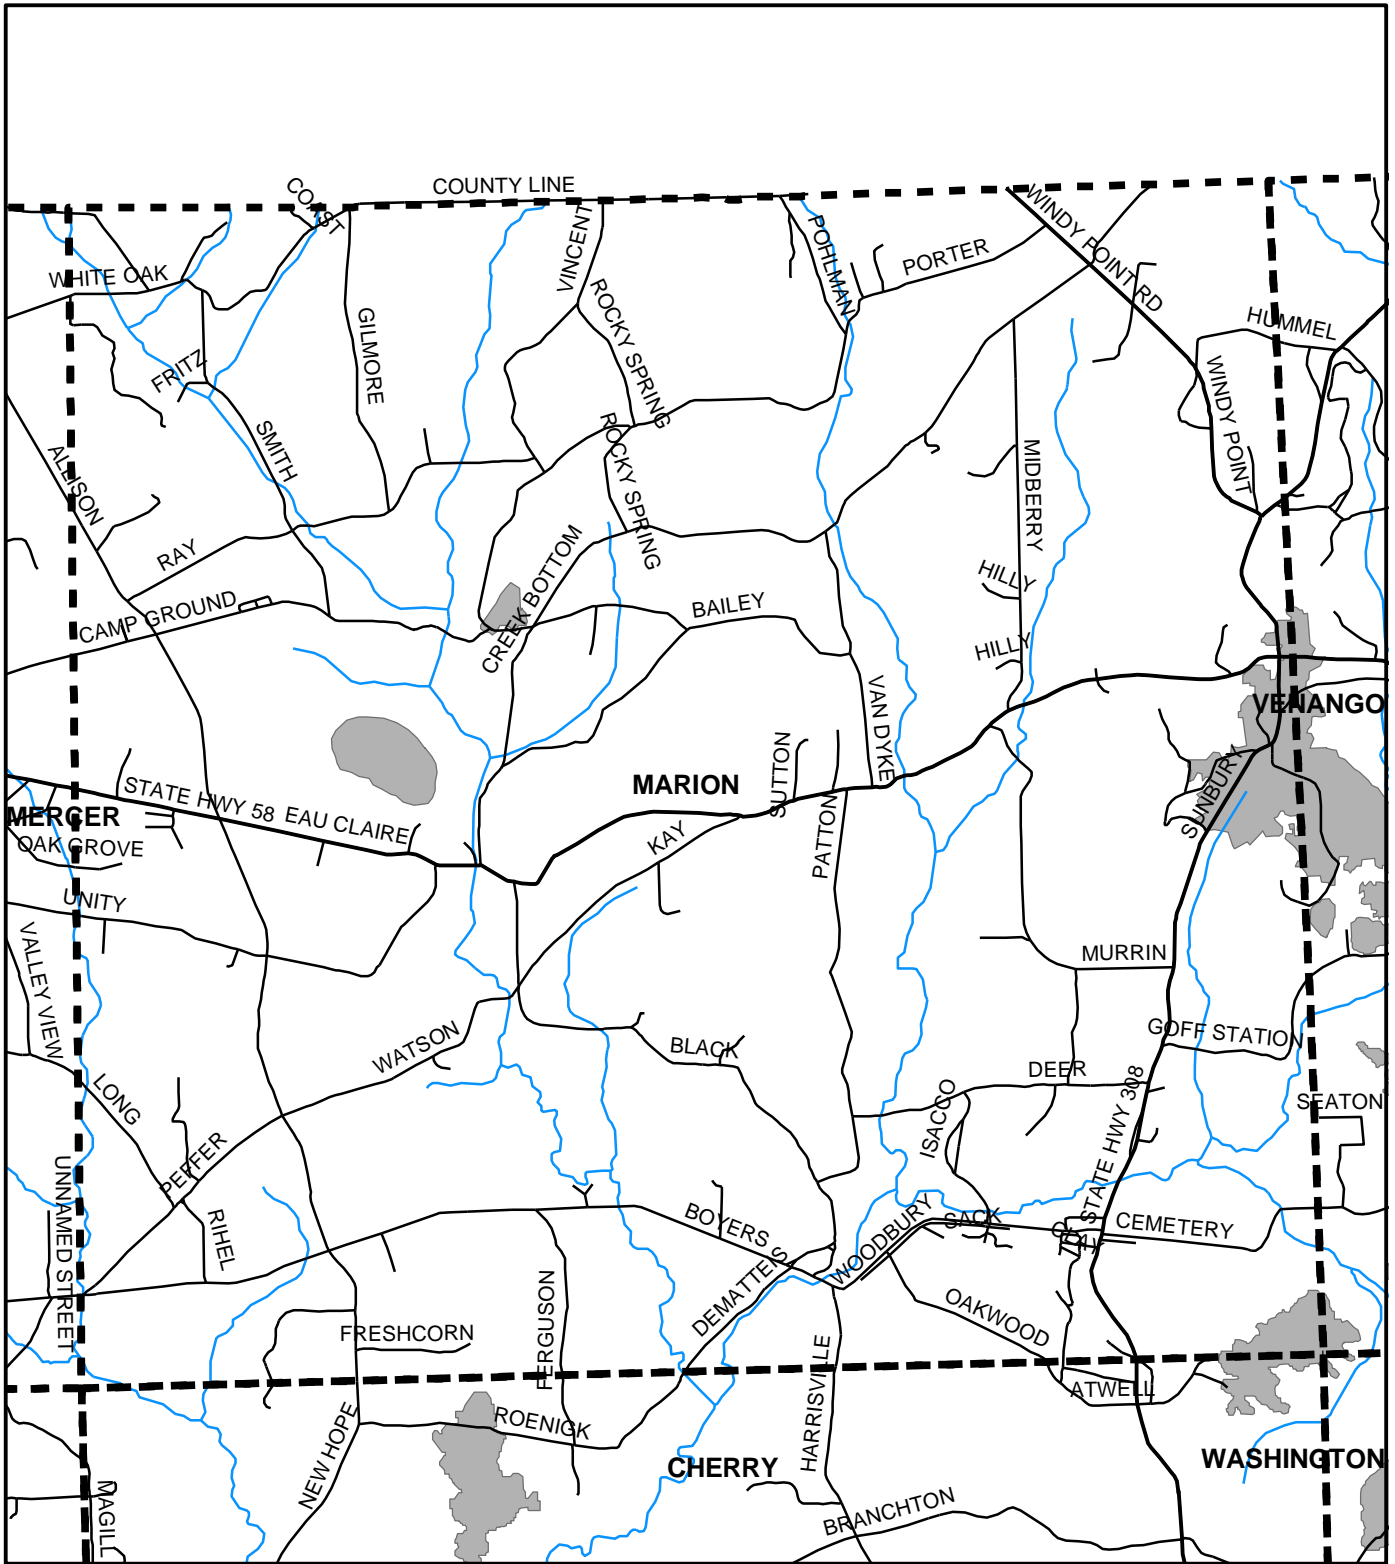

Marion Twp, Butler County

Legend

-  Municipality Boundary
-  Undermined Area

This map was prepared using information considered to be the best historical data available.

The Department cannot verify the accuracy or completeness of this information.