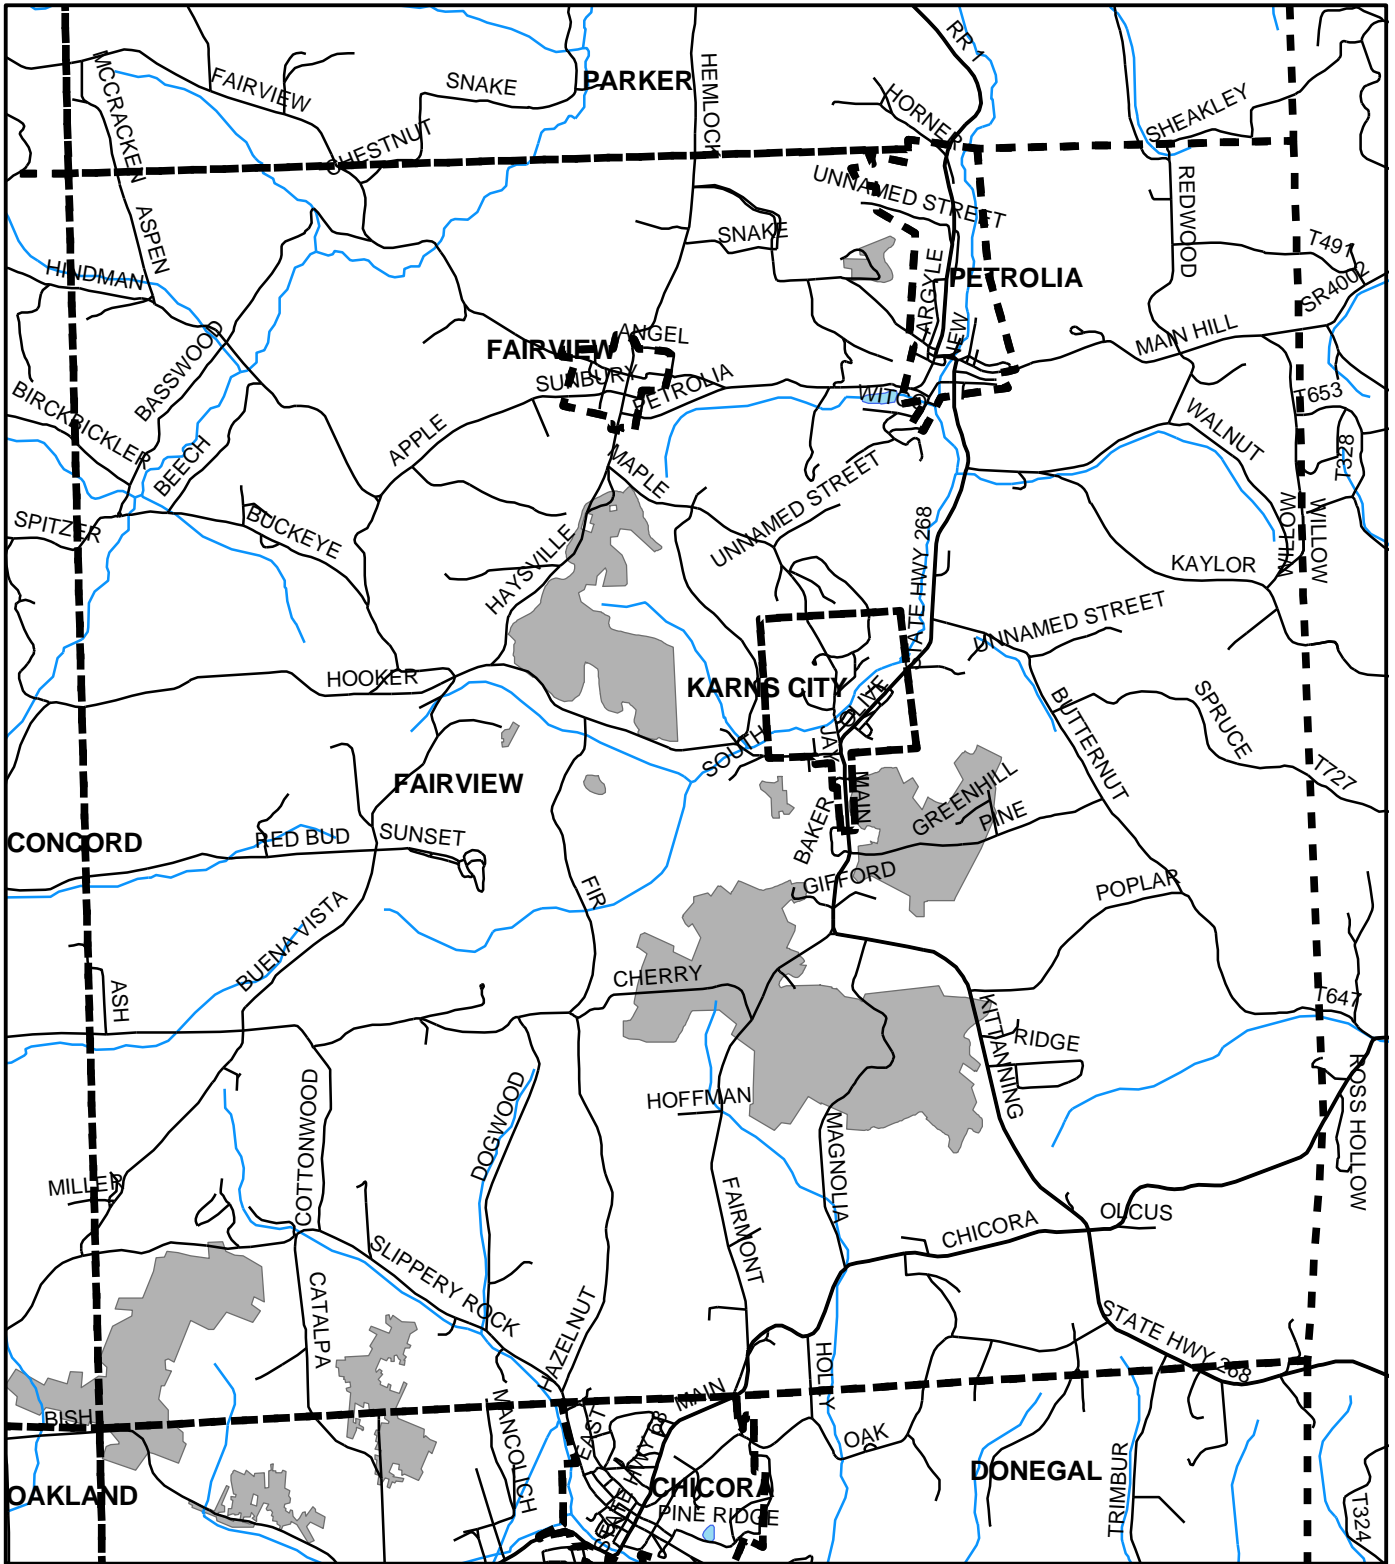

Fairview Twp, Butler County

Legend

-  Municipality Boundary
-  Undermined Area

This map was prepared using information considered to be the best historical data available.

The Department cannot verify the accuracy or completeness of this information.