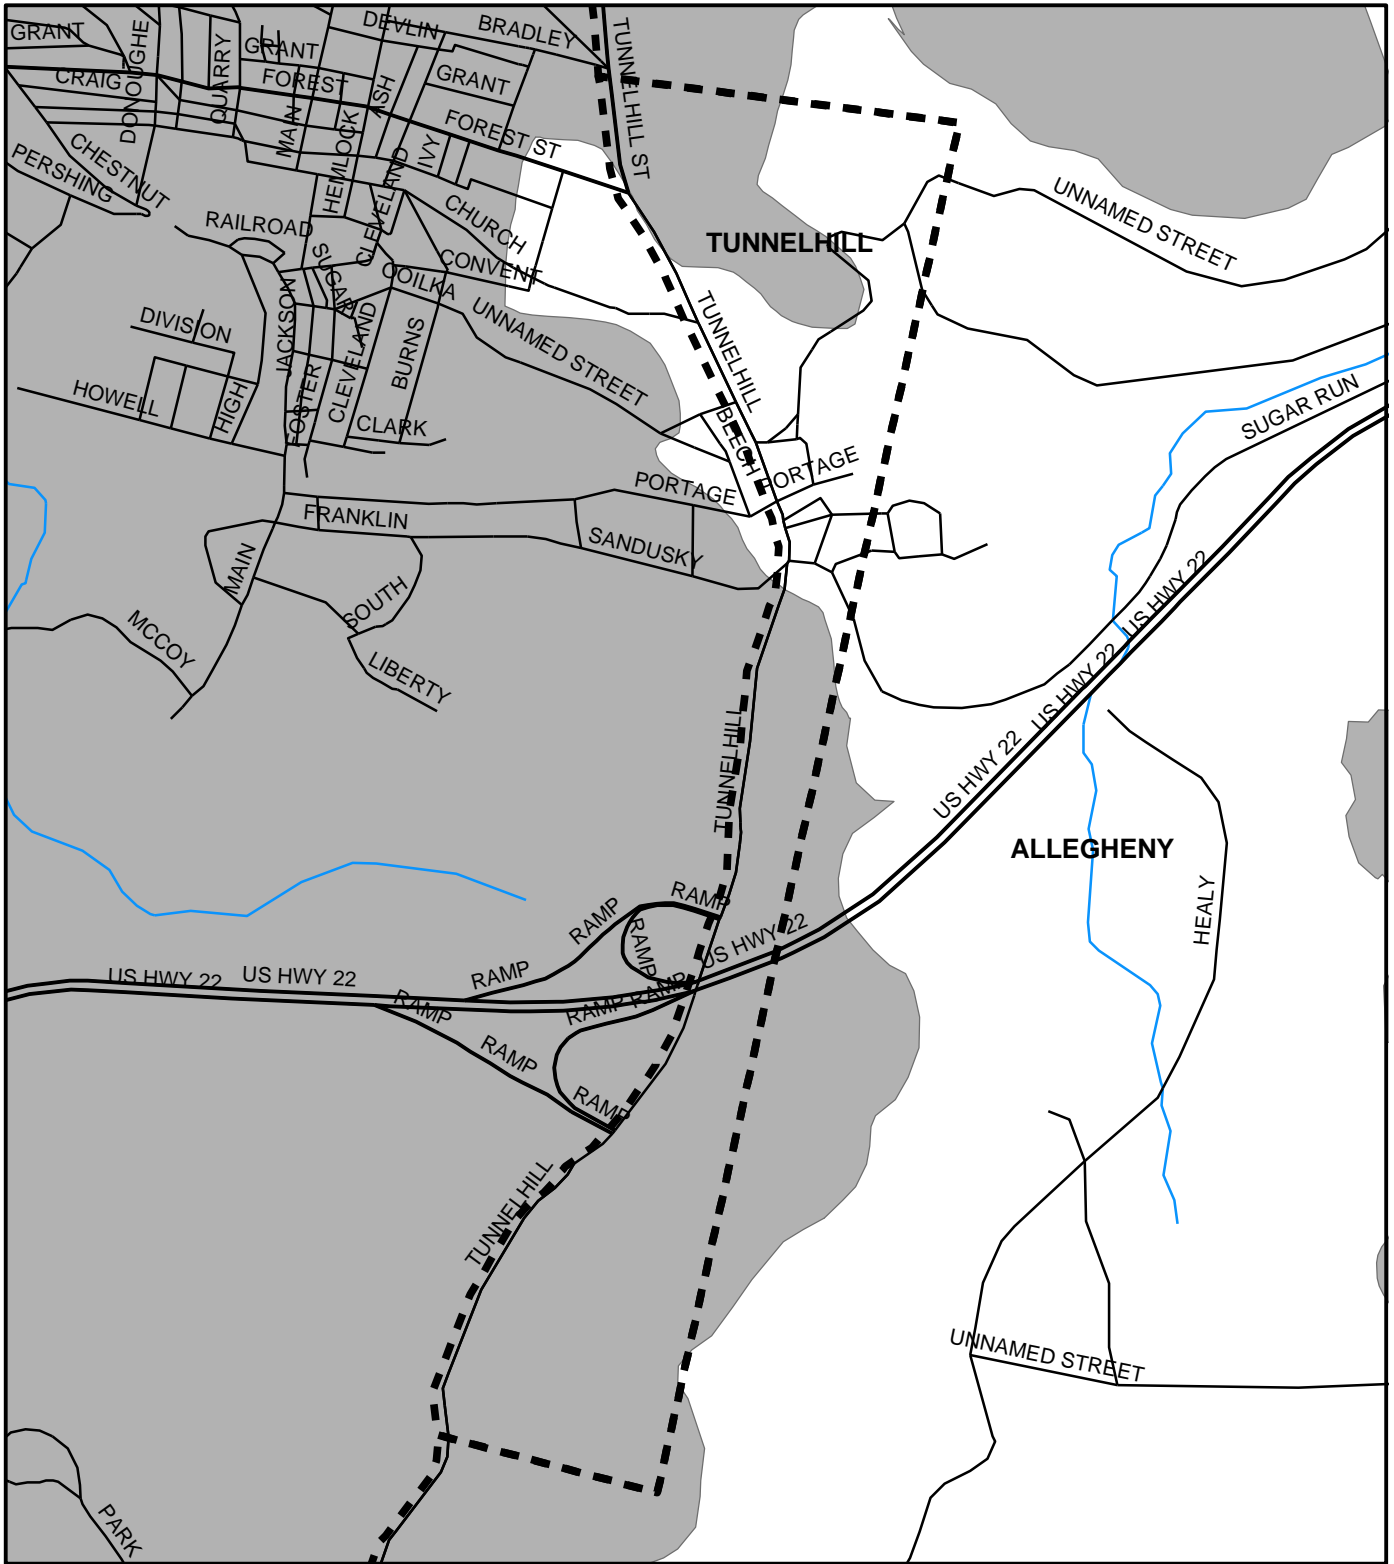

Tunnelhill Boro, Blair County

Legend

-  Municipality Boundary
-  Undermined Area

This map was prepared using information considered to be the best historical data available.

The Department cannot verify the accuracy or completeness of this information.