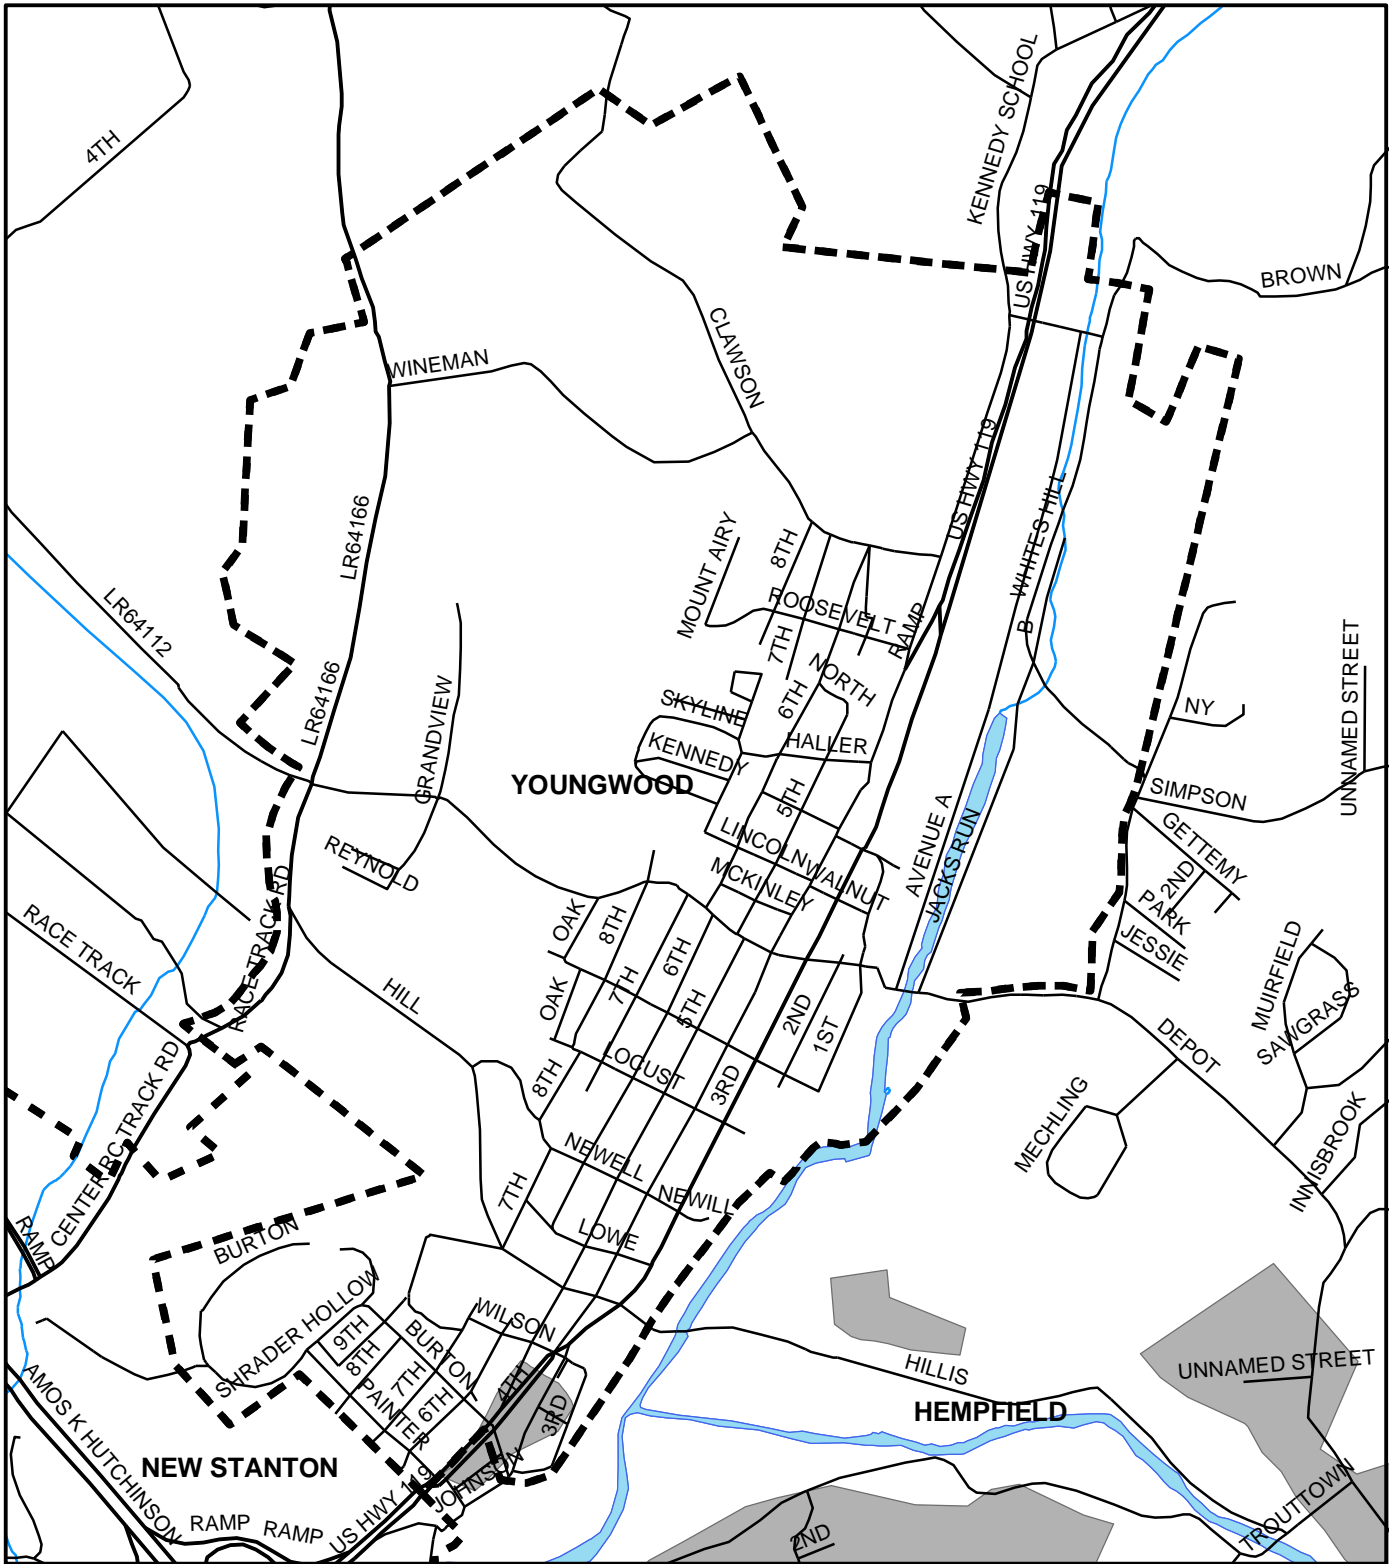

Youngwood Boro, Westmoreland County

Legend

-  Municipality Boundary
-  Undermined Area

This map was prepared using information considered to be the best historical data available.

The Department cannot verify the accuracy or completeness of this information.