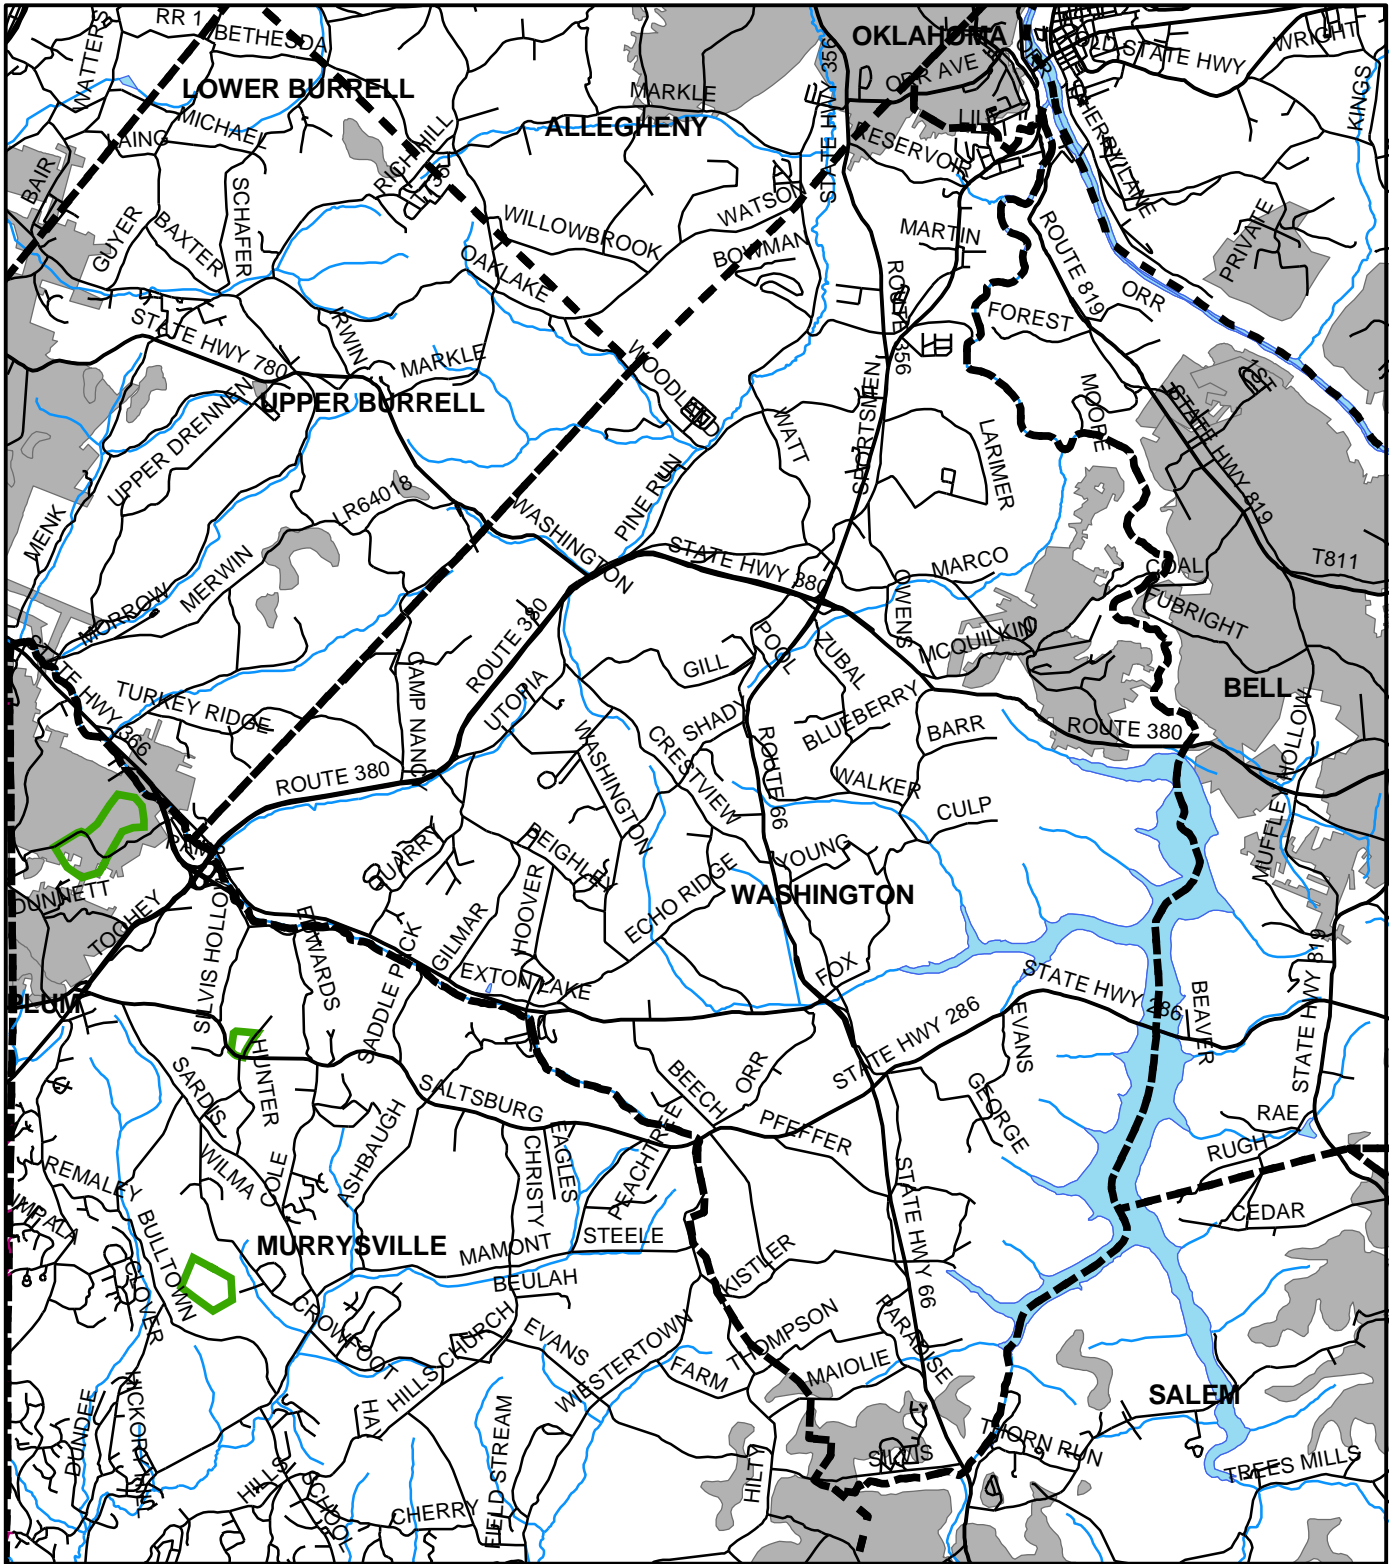

Washington Twp, Westmoreland County

Legend

-  Municipality Boundary
-  Undermined Area

This map was prepared using information considered to be the best historical data available.

The Department cannot verify the accuracy or completeness of this information.