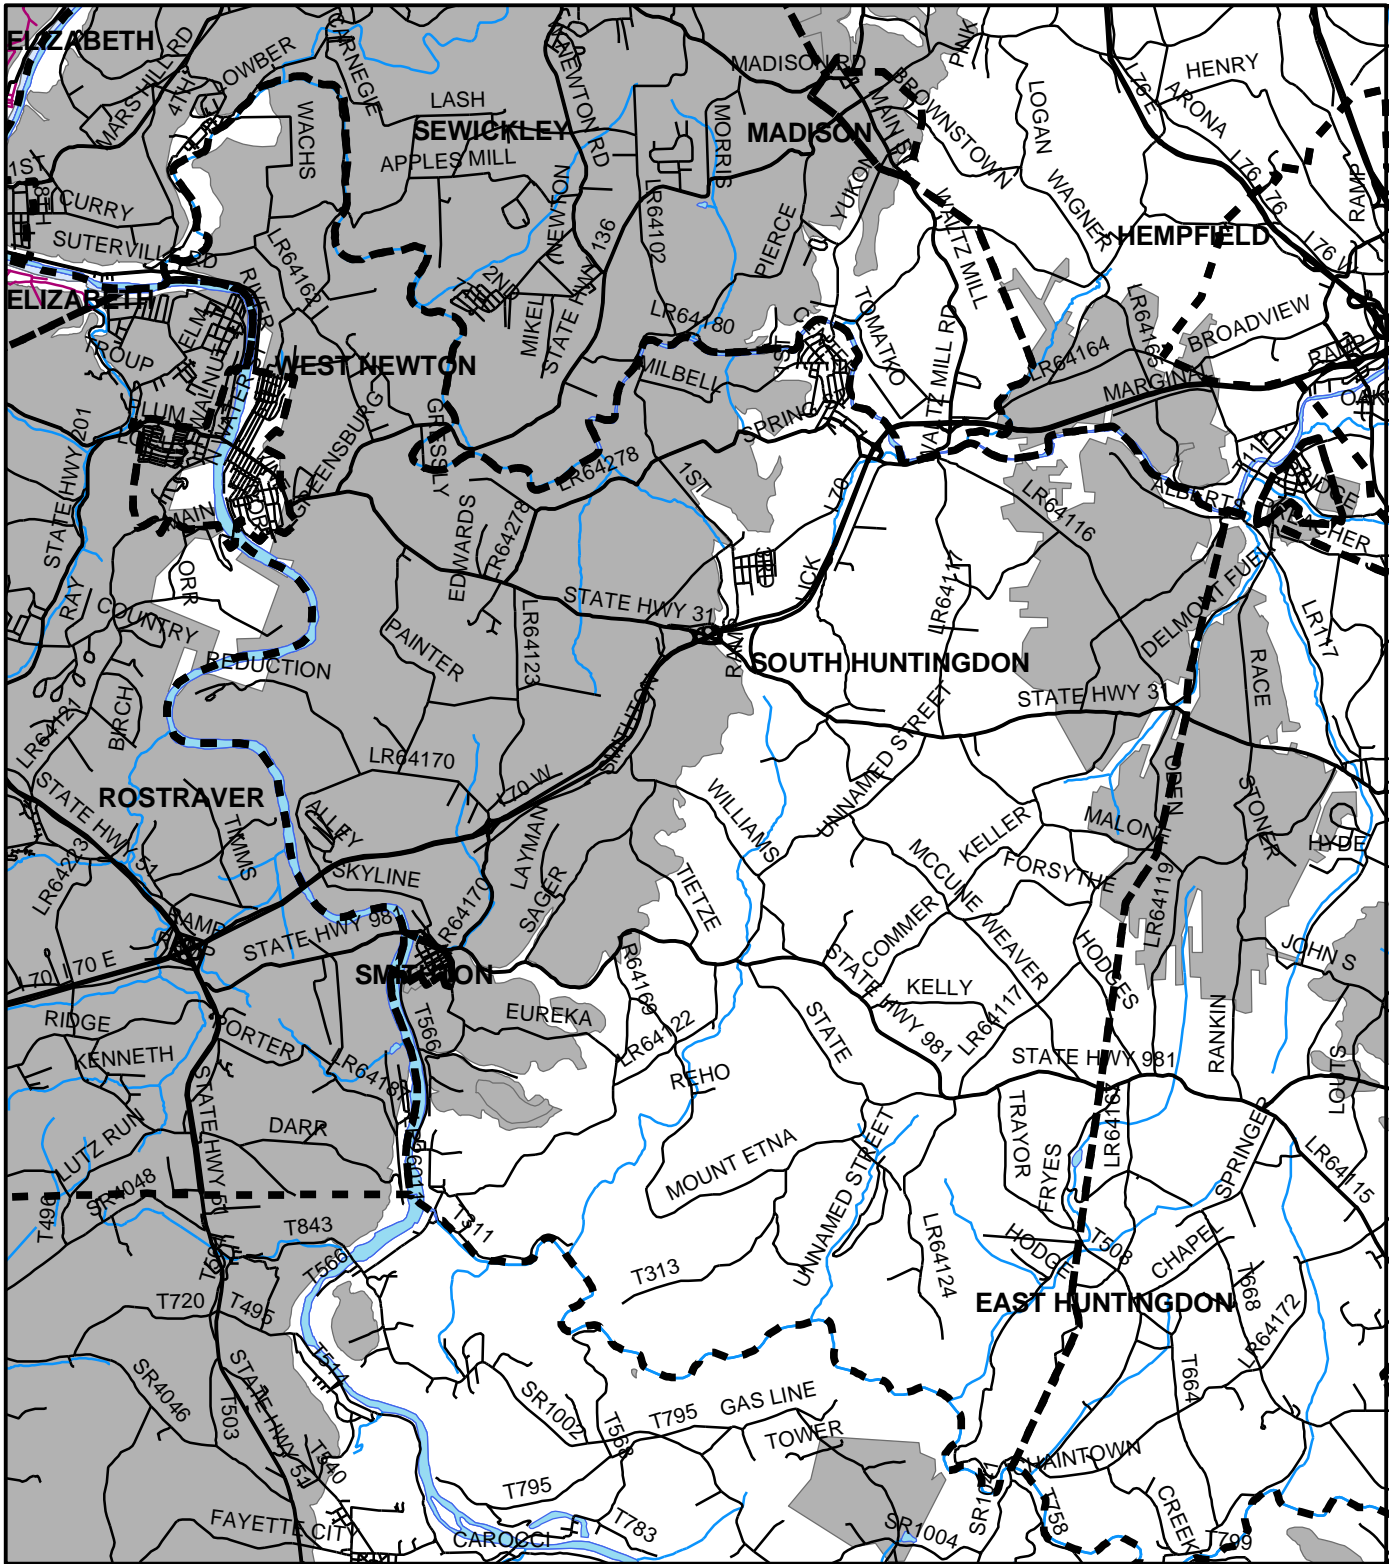

South Huntingdon Twp, Westmoreland County

Legend

-  Municipality Boundary
-  Undermined Area

This map was prepared using information considered to be the best historical data available.

The Department cannot verify the accuracy or completeness of this information.