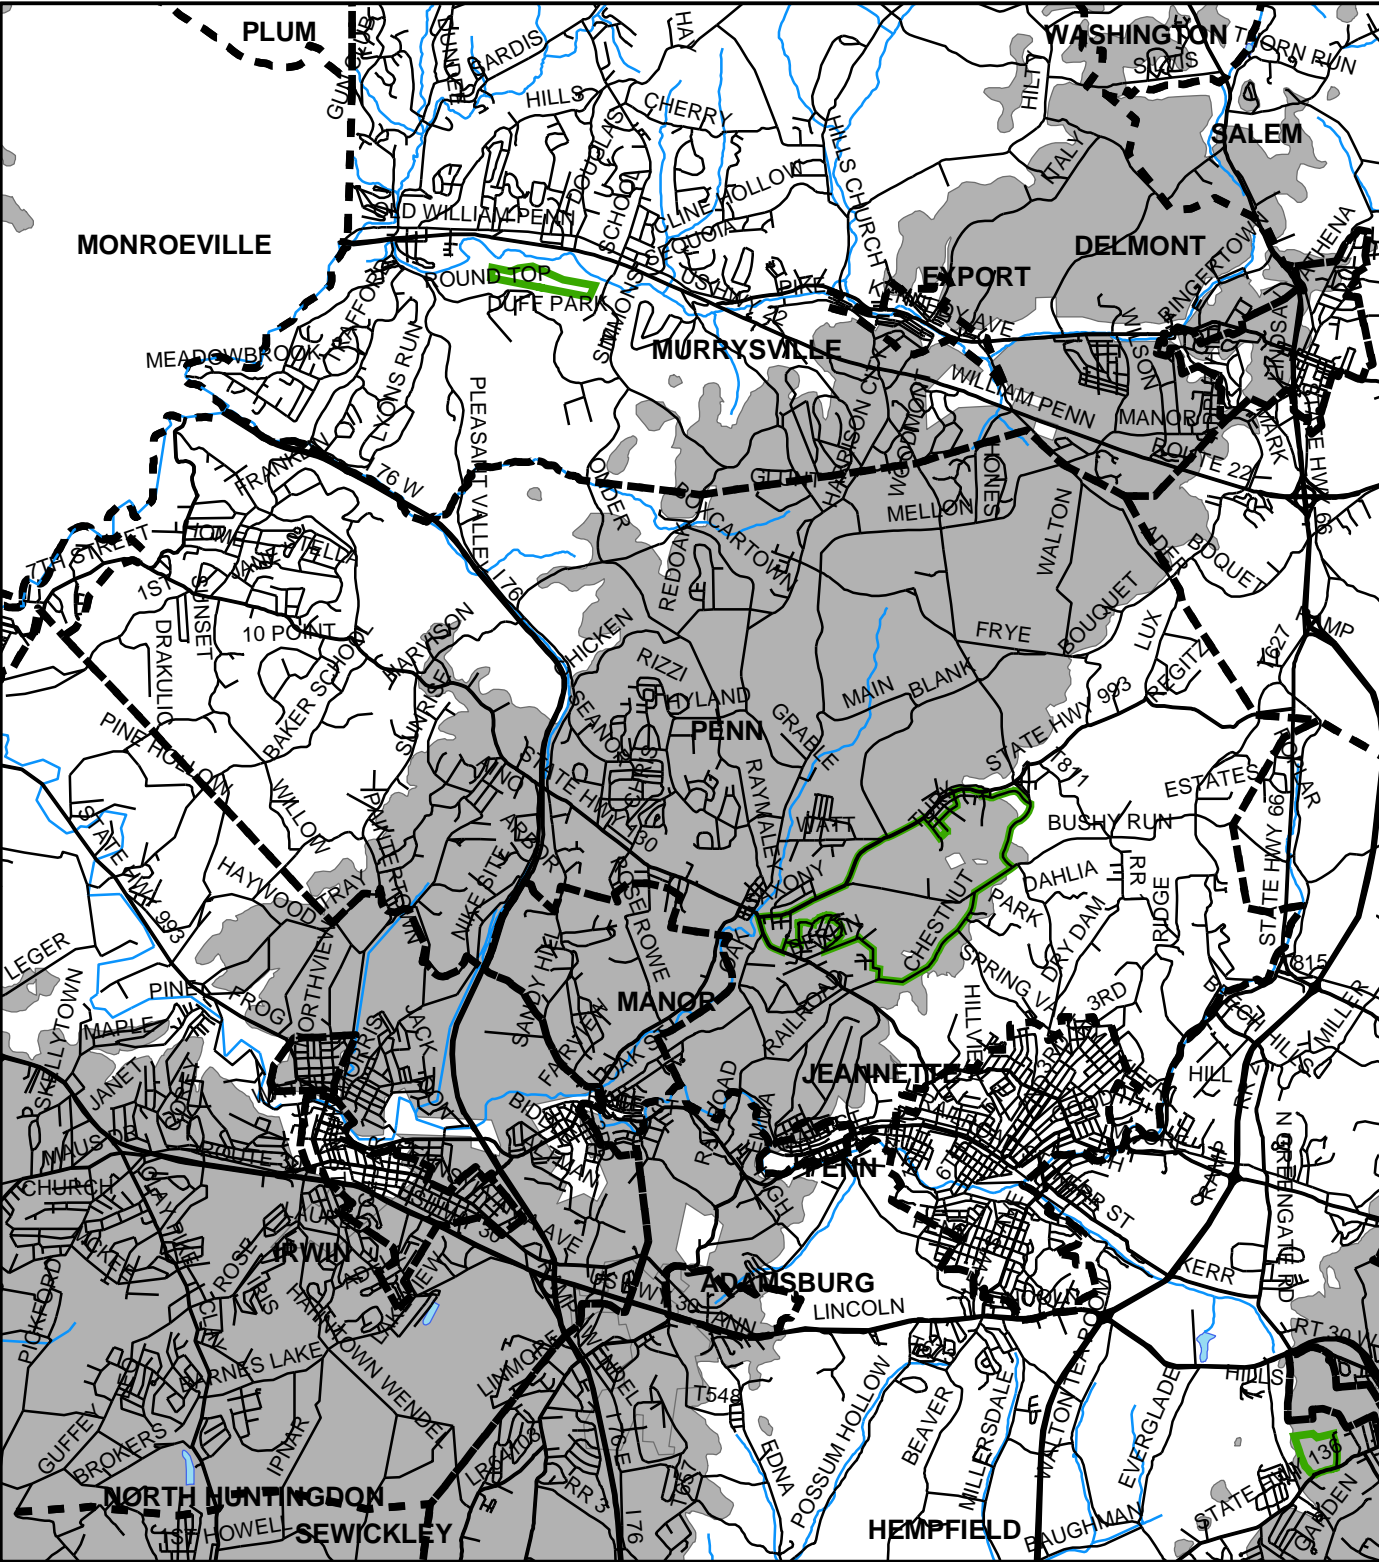

Penn Twp, Westmoreland County

Legend

- Municipality Boundary
- Undermined Area

This map was prepared using information considered to be the best historical data available.

The Department cannot verify the accuracy or completeness of this information.