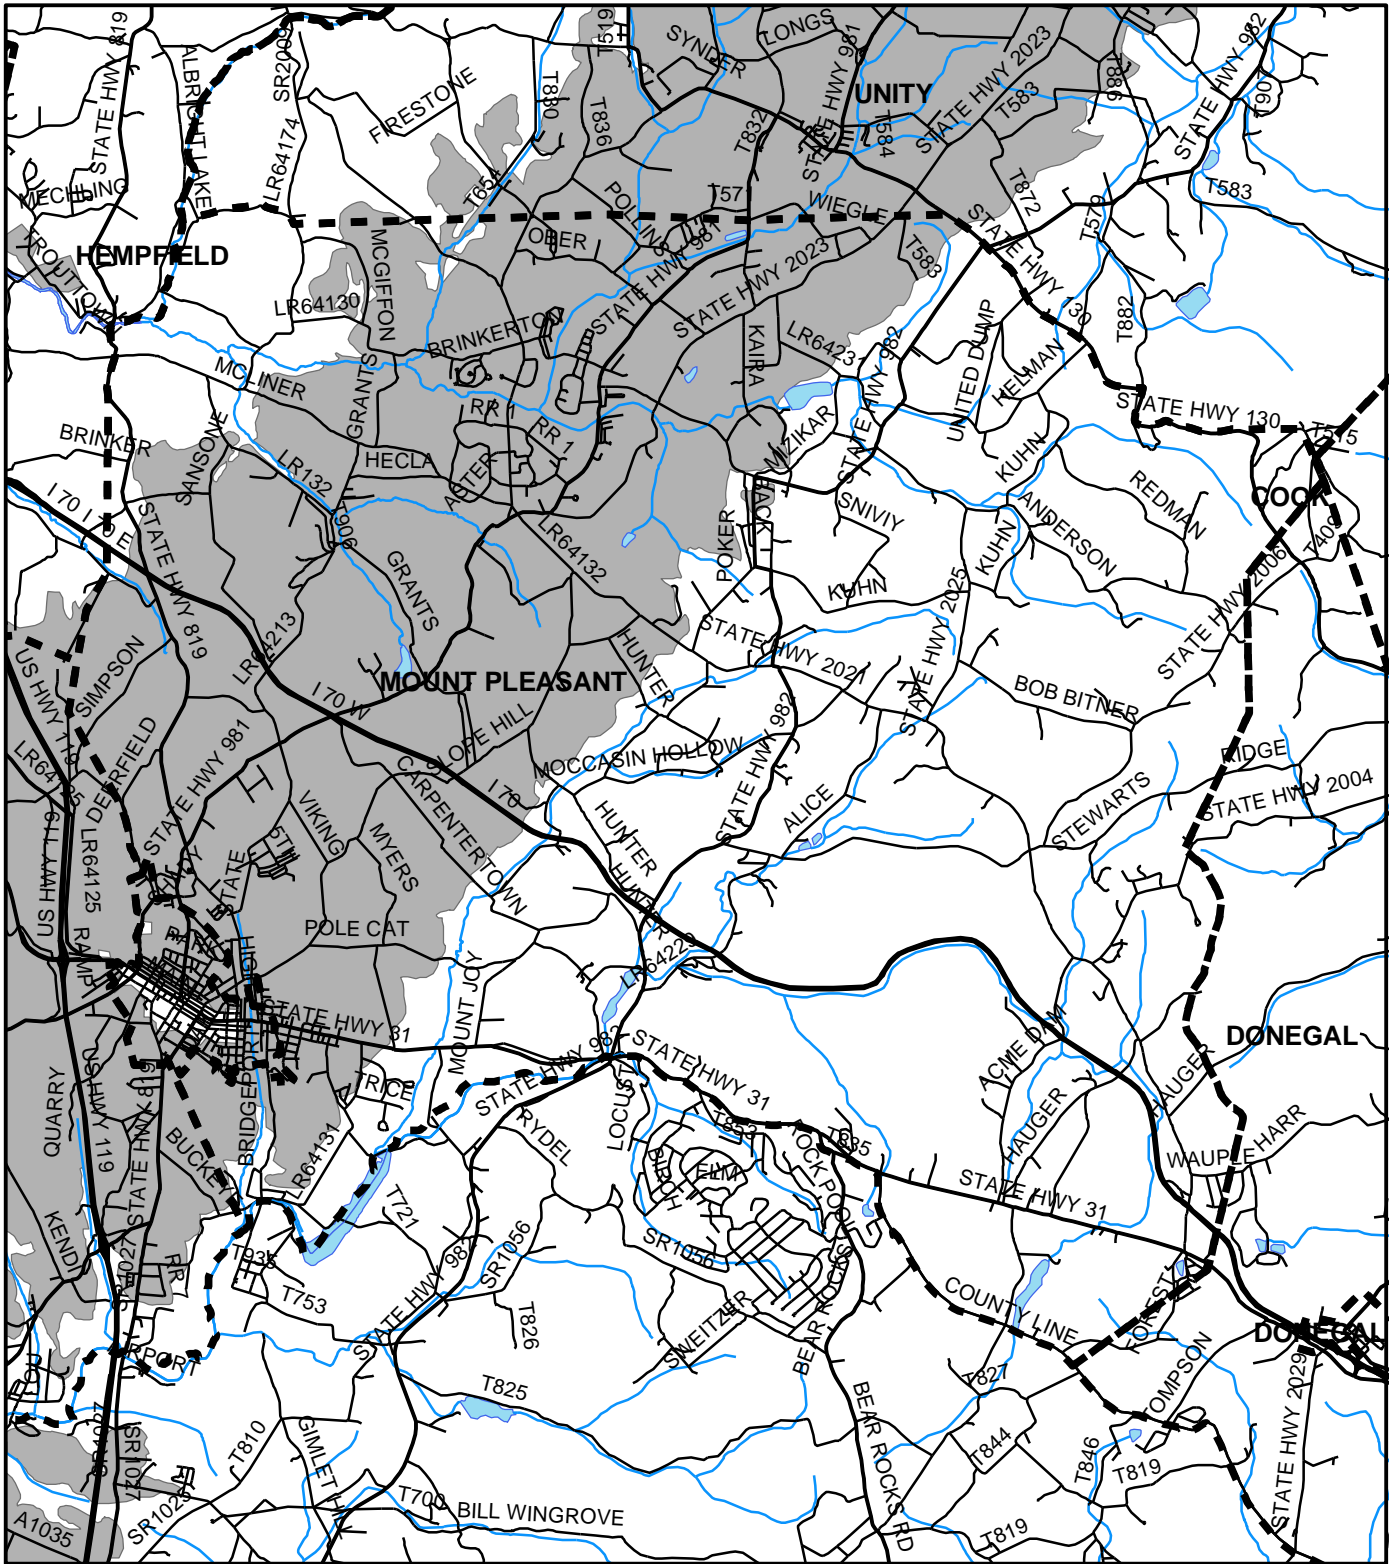

# Mount Pleasant Twp, Westmoreland County

## Legend

-  Municipality Boundary
-  Undermined Area

This map was prepared using information considered to be the best historical data available.

The Department cannot verify the accuracy or completeness of this information.