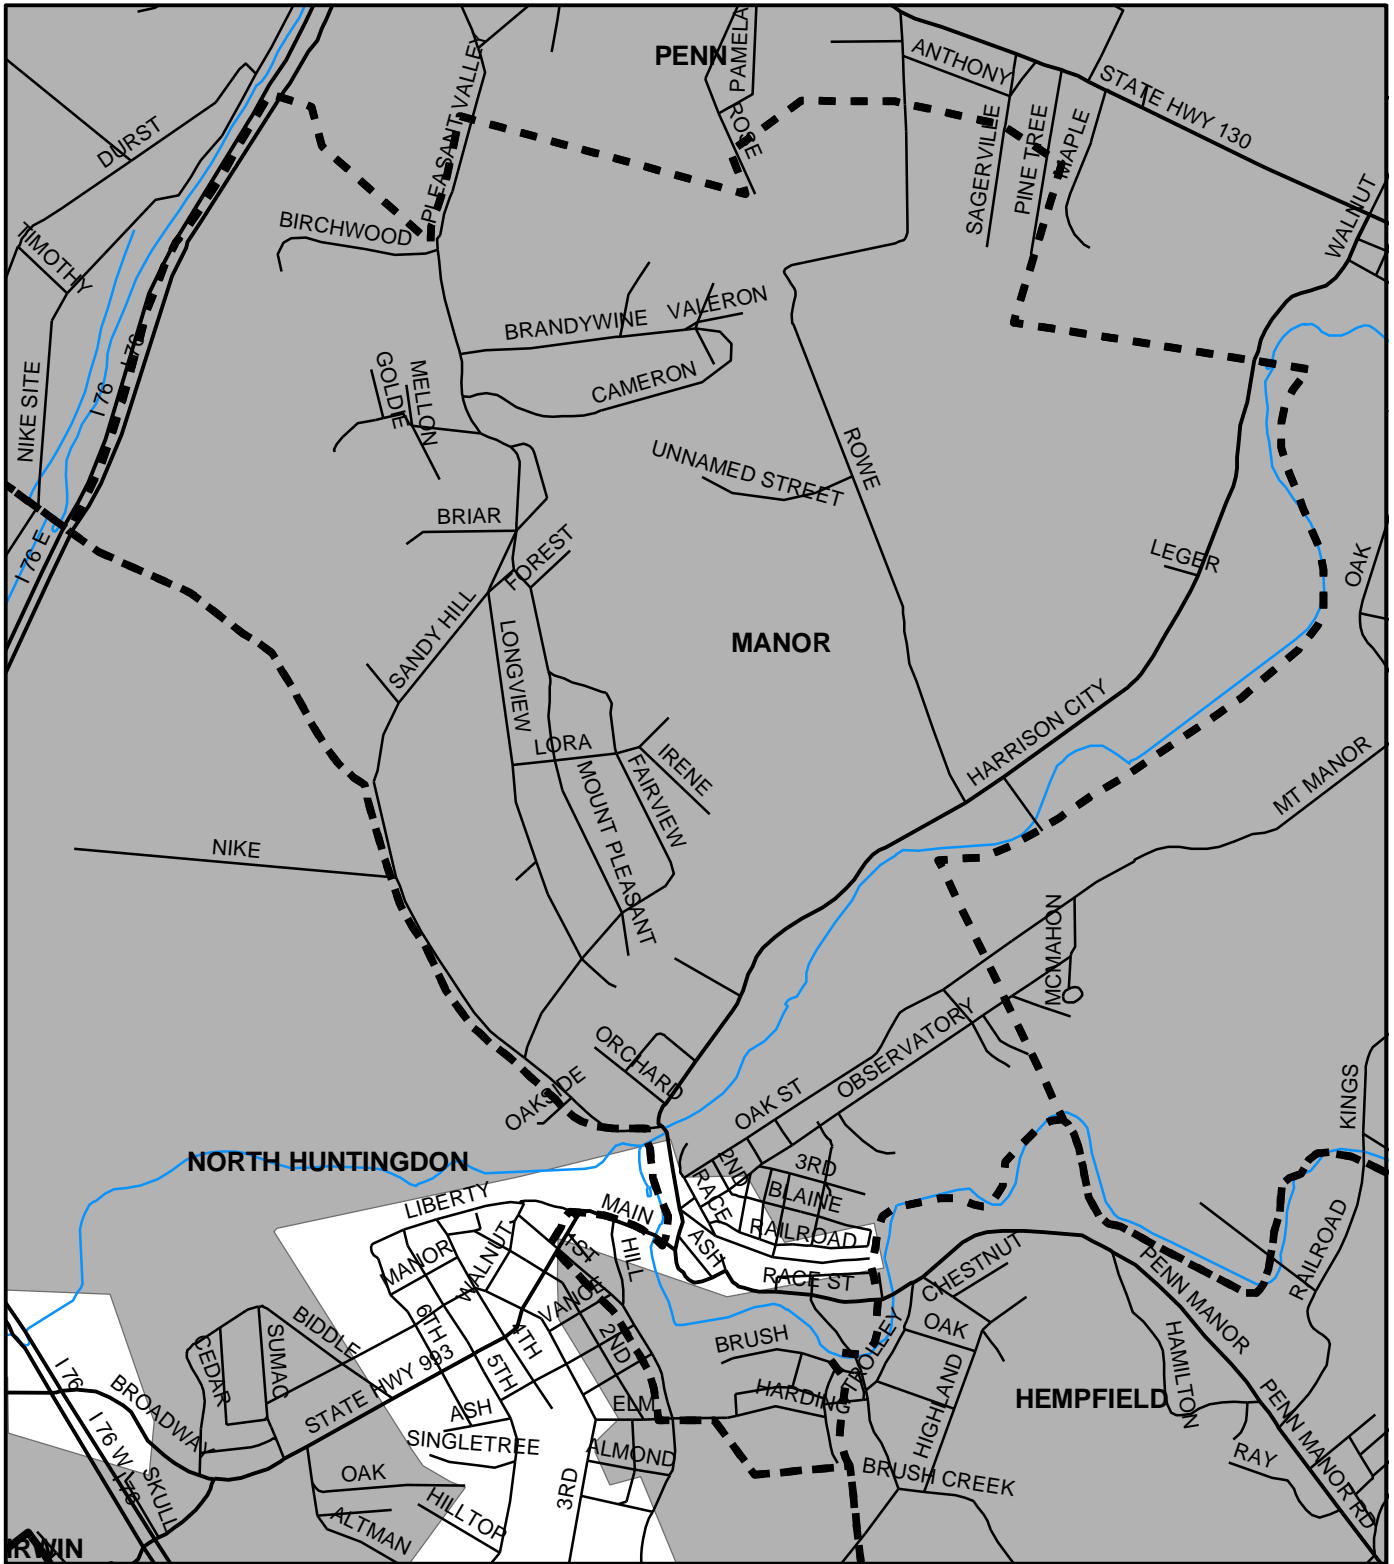

# Manor Boro, Westmoreland County

## Legend

-  Municipality Boundary
-  Undermined Area

This map was prepared using information considered to be the best historical data available.

The Department cannot verify the accuracy or completeness of this information.