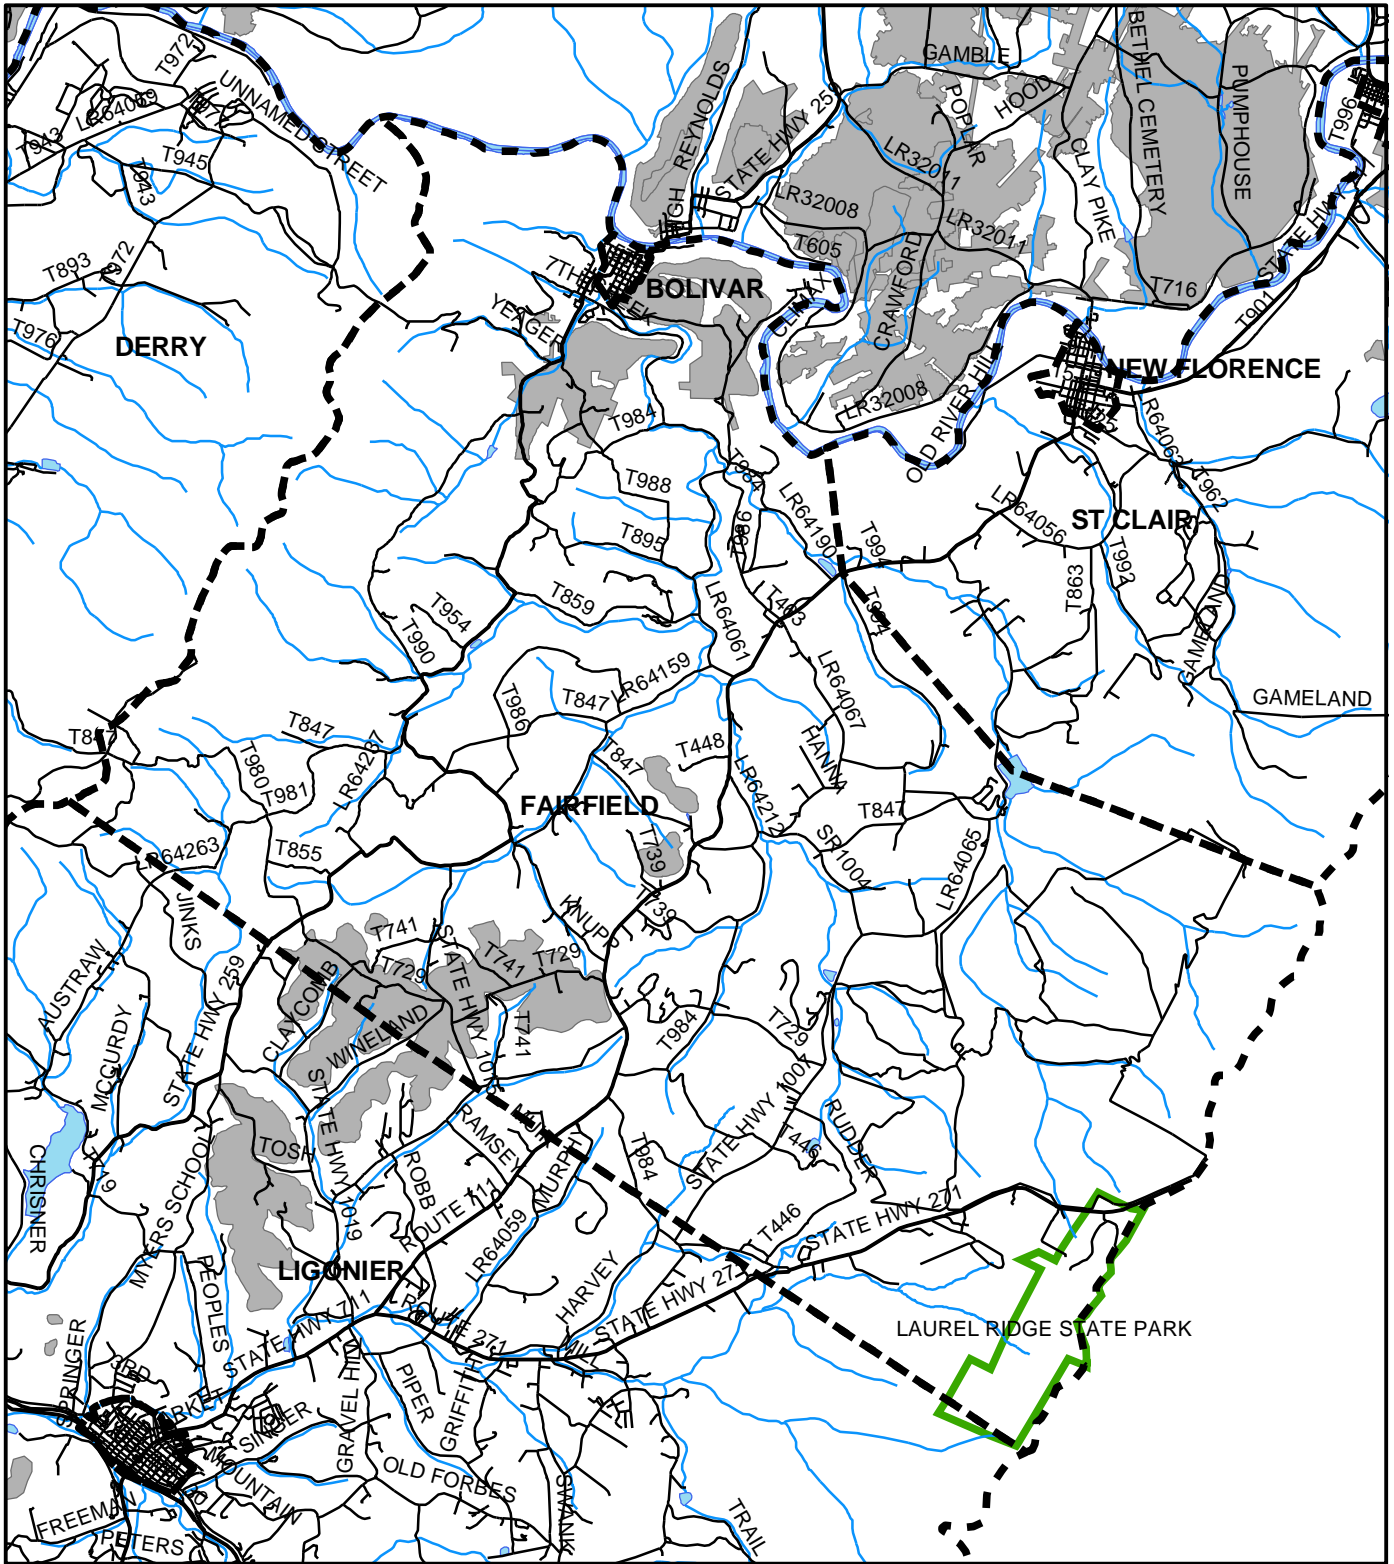

Fairfield Twp, Westmoreland County

Legend

-  Municipality Boundary
-  Undermined Area

This map was prepared using information considered to be the best historical data available.

The Department cannot verify the accuracy or completeness of this information.