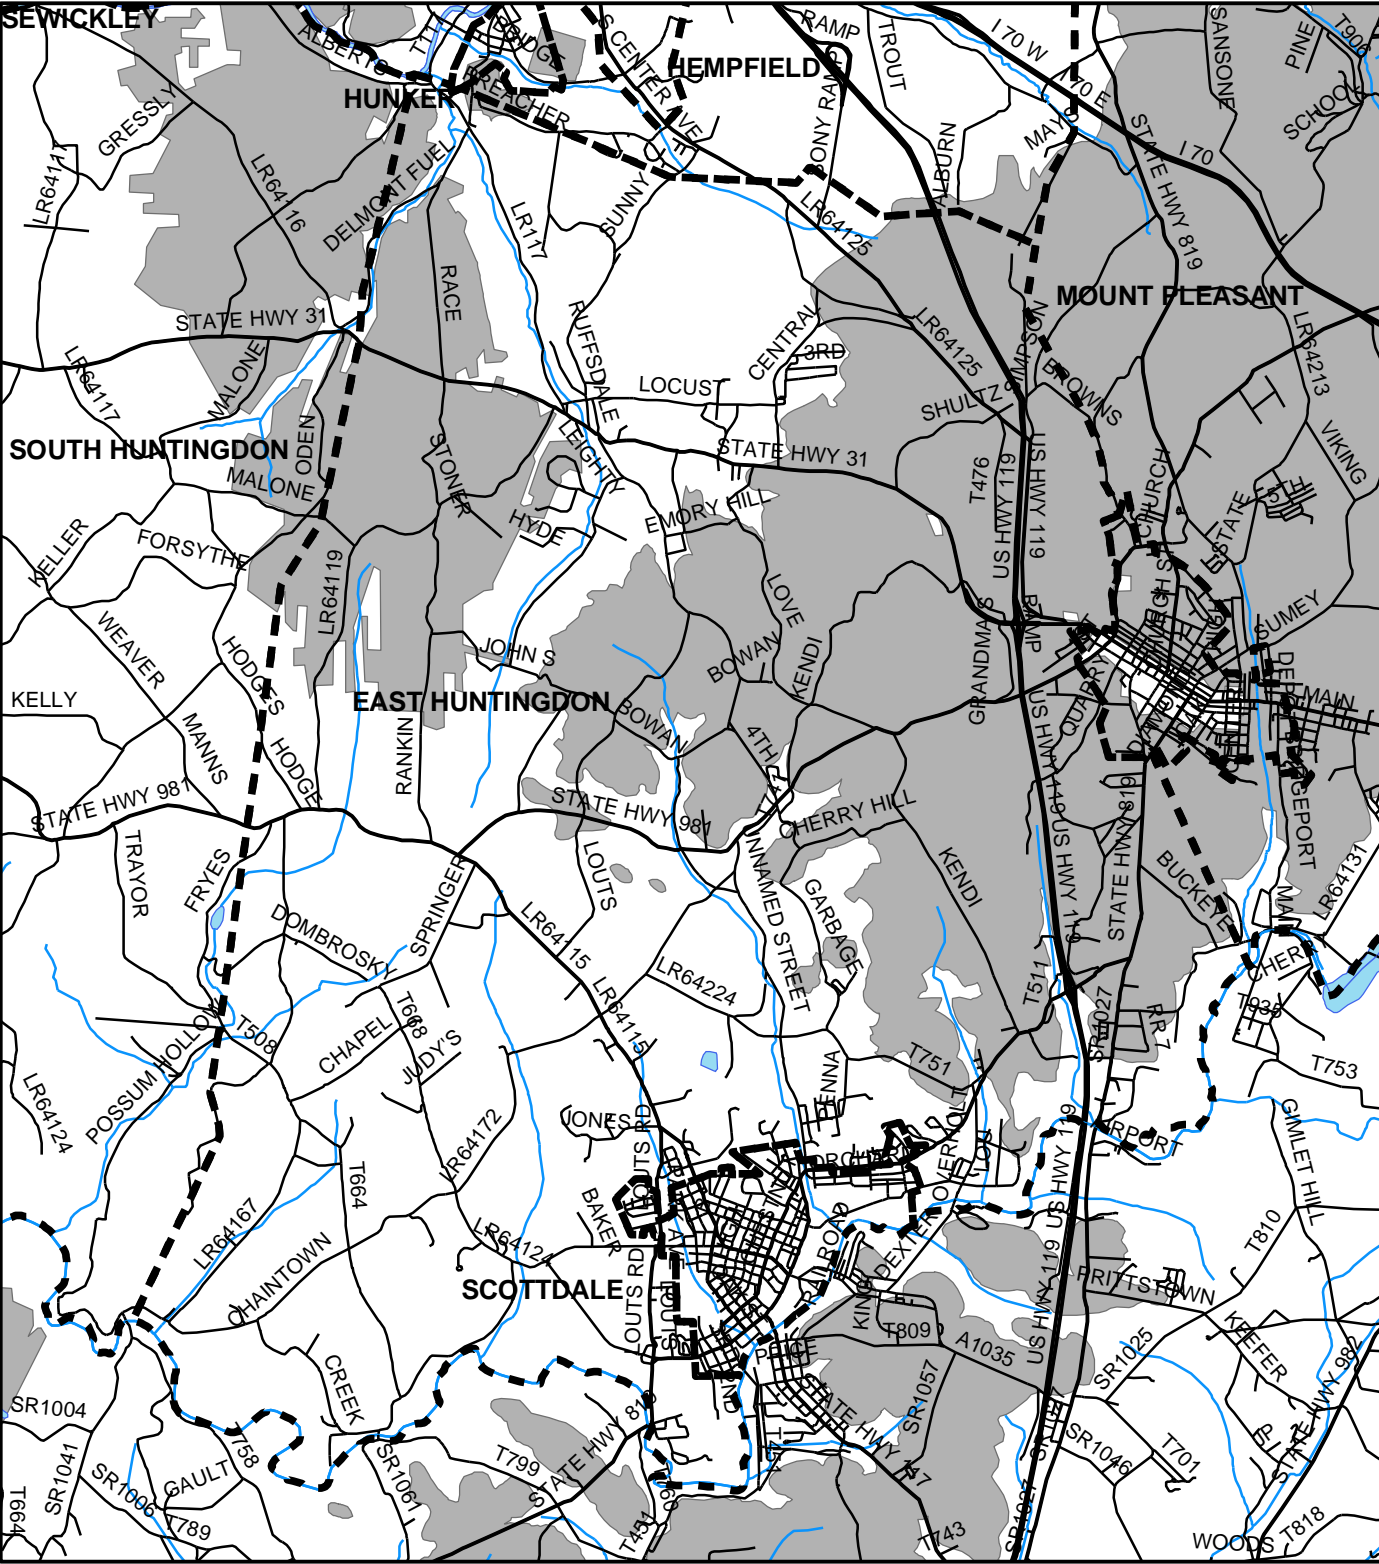

East Huntingdon Twp, Westmoreland County

Legend

- Municipality Boundary
- Undermined Area

This map was prepared using information considered to be the best historical data available.

The Department cannot verify the accuracy or completeness of this information.