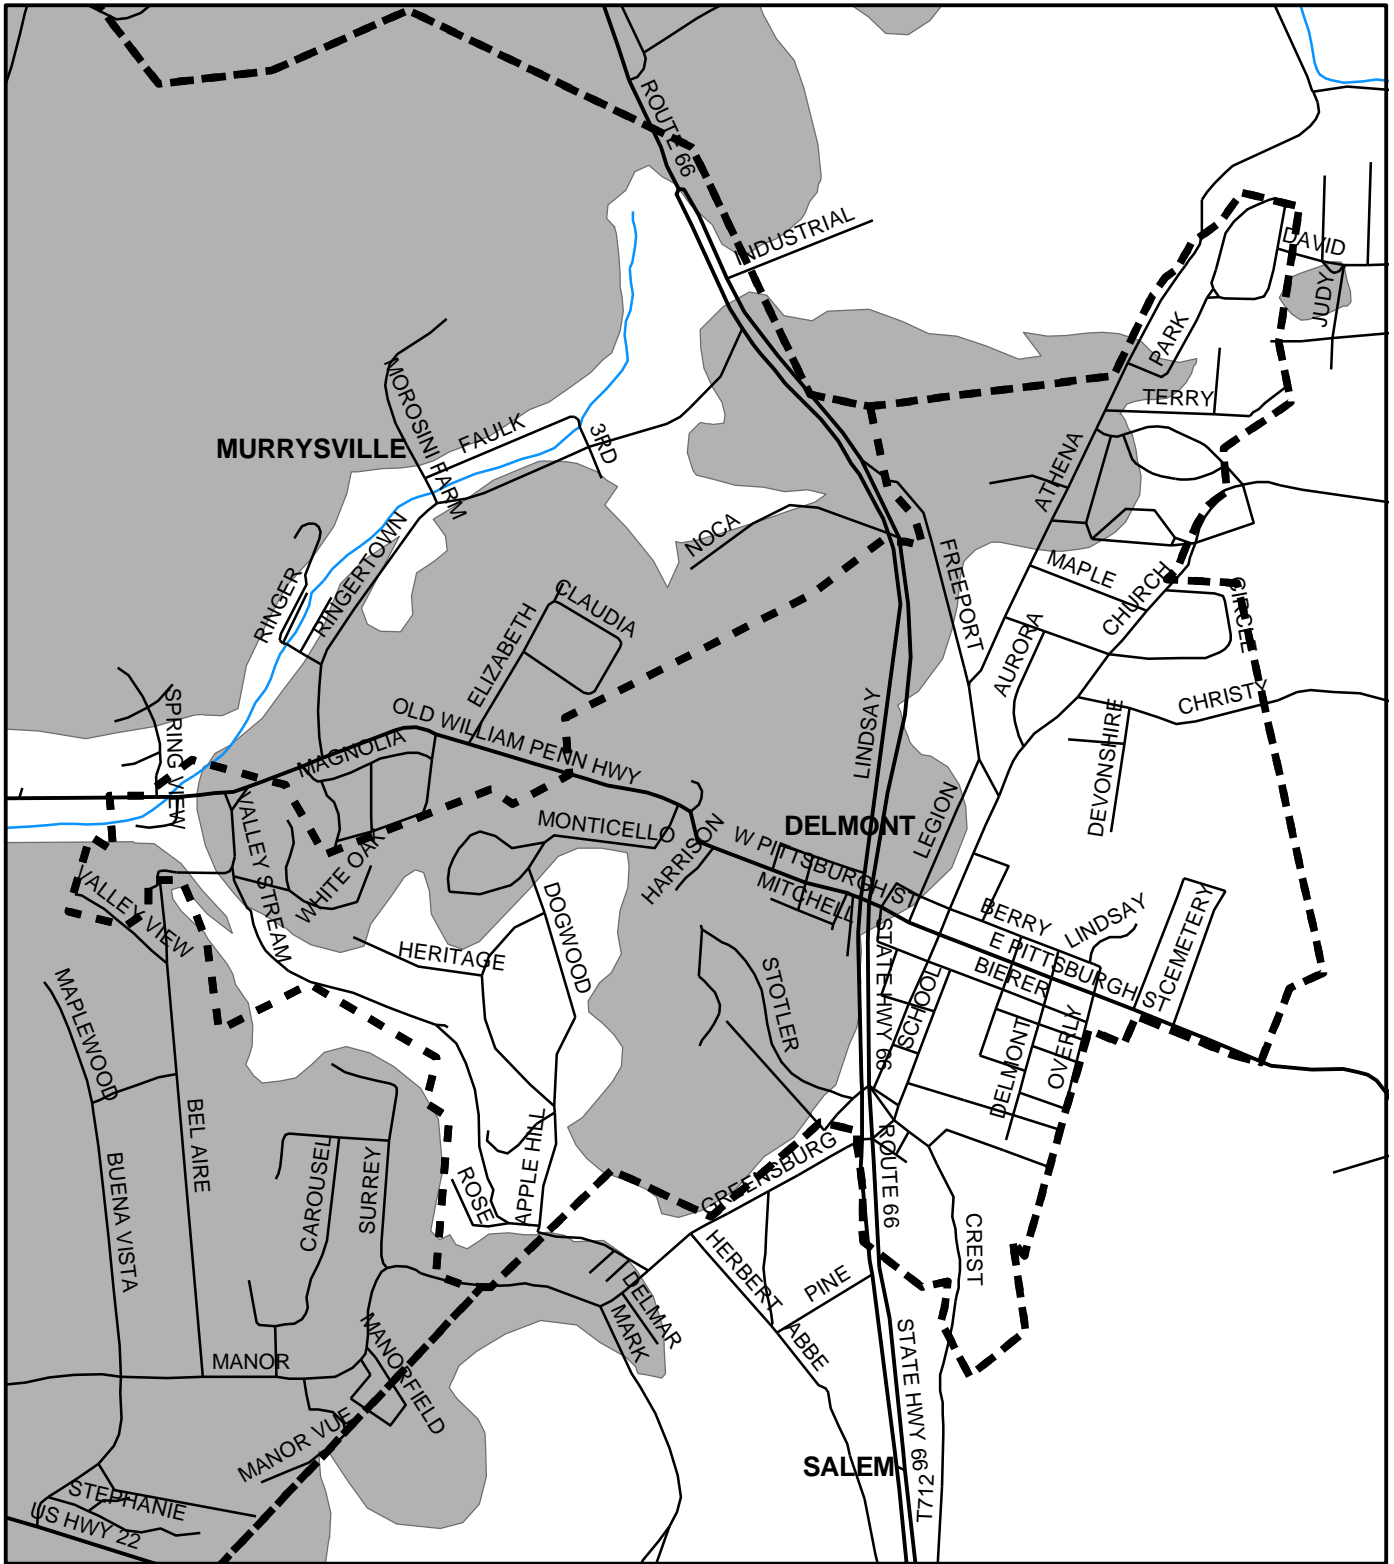

Delmont Boro, Westmoreland County

Legend

-  Municipality Boundary
-  Undermined Area

This map was prepared using information considered to be the best historical data available.

The Department cannot verify the accuracy or completeness of this information.