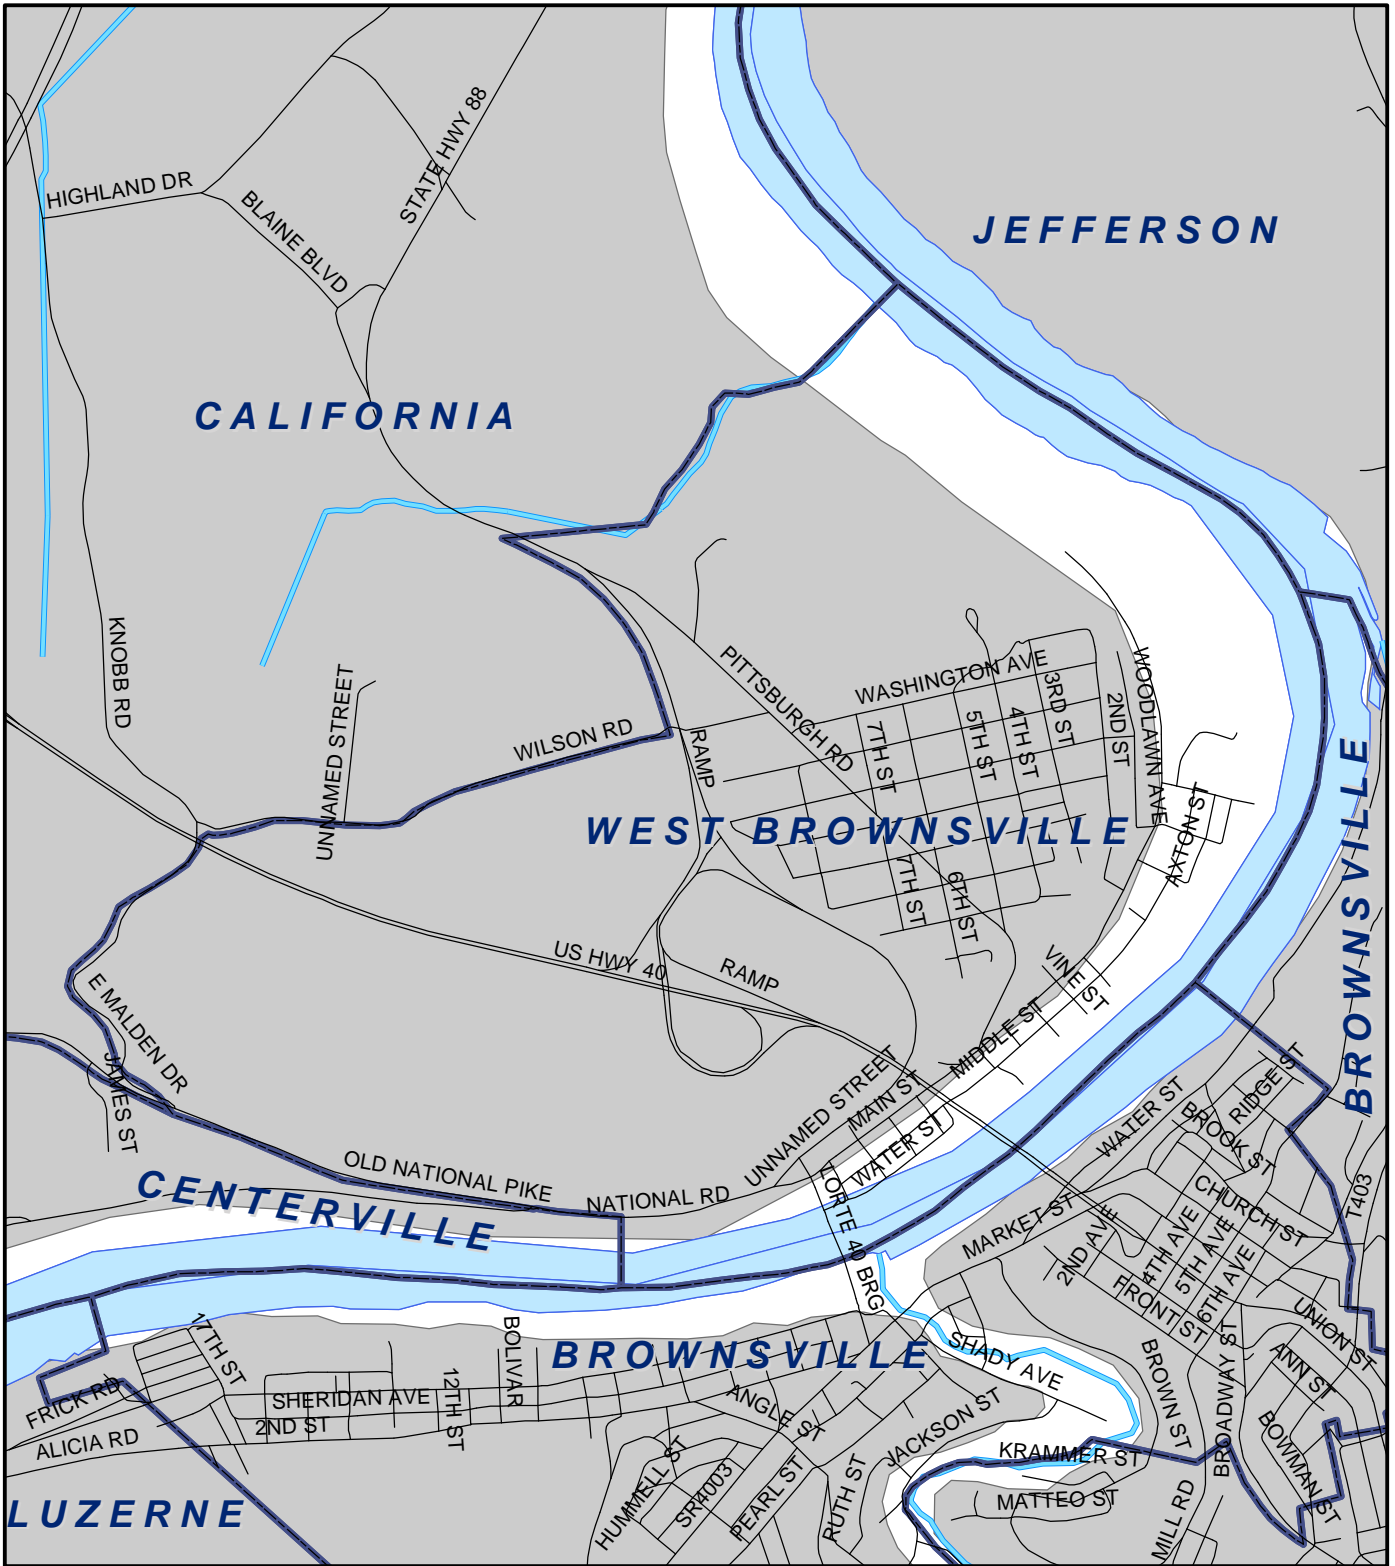

West Brownsville Boro, Washington County

Legend

-  Municipality Boundary
-  Undermined Area

This map was prepared using information considered to be the best historical data available.

The Department cannot verify the accuracy or completeness of this information.