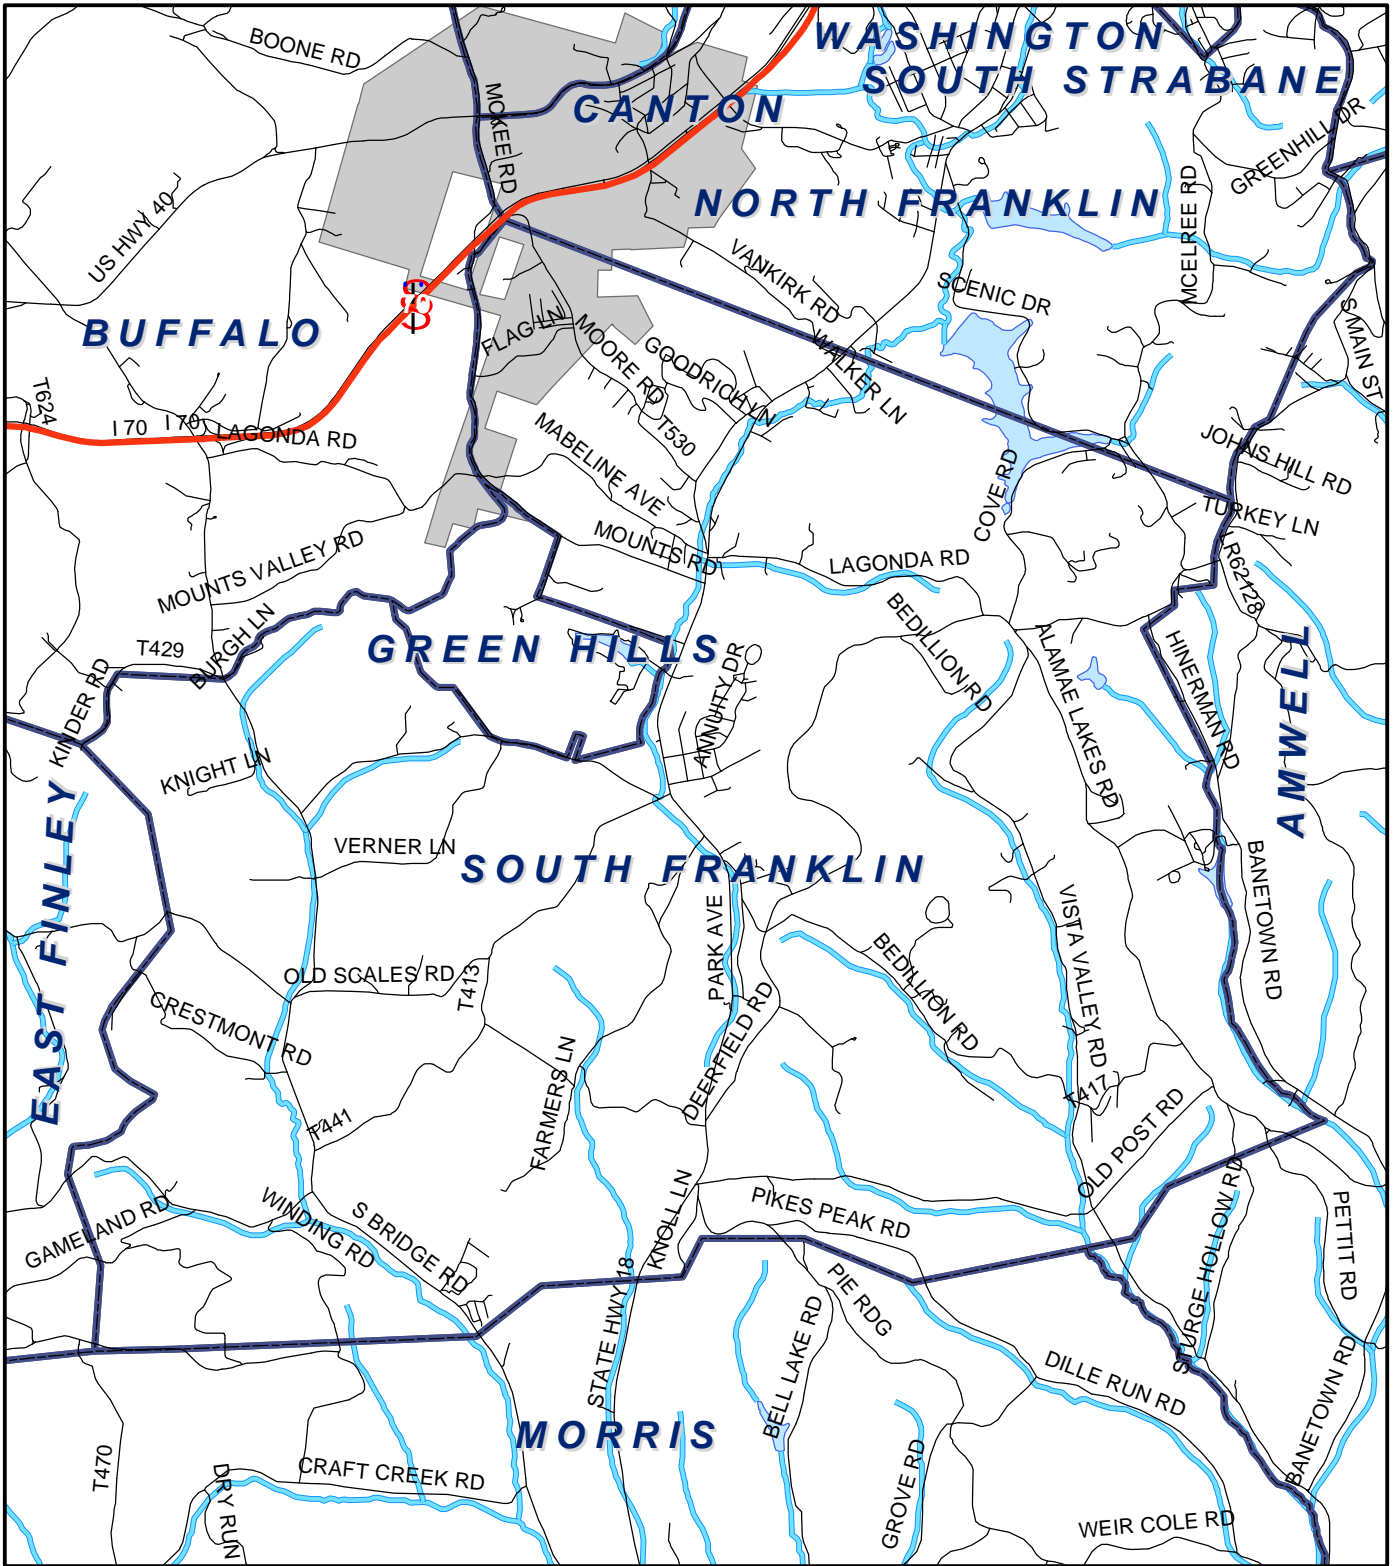

South Franklin Twp, Washington County

Legend

- Municipality Boundary
- Undermined Area

This map was prepared using information considered to be the best historical data available.

The Department cannot verify the accuracy or completeness of this information.