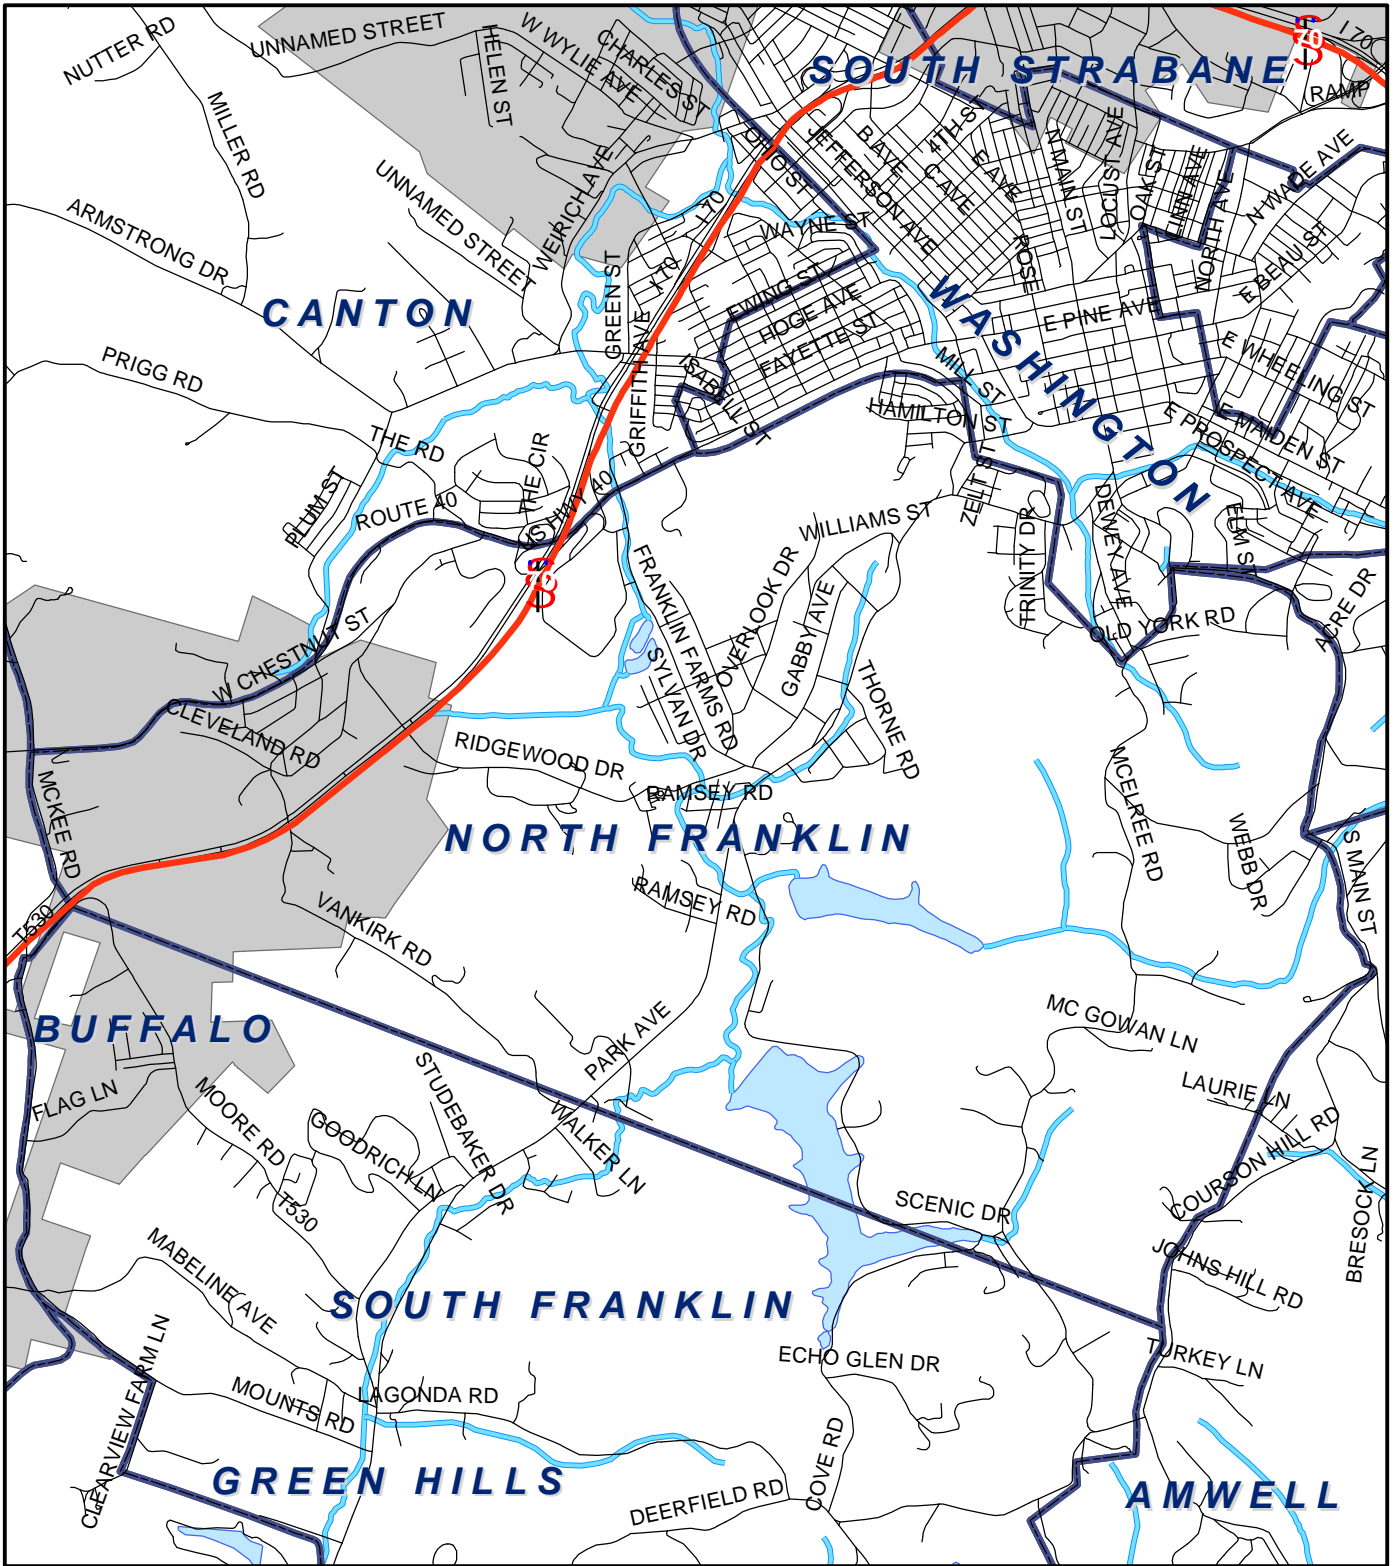

North Franklin Twp, Washington County

Legend

- Municipality Boundary
- Undermined Area

This map was prepared using information considered to be the best historical data available. The Department cannot verify the accuracy or completeness of this information.