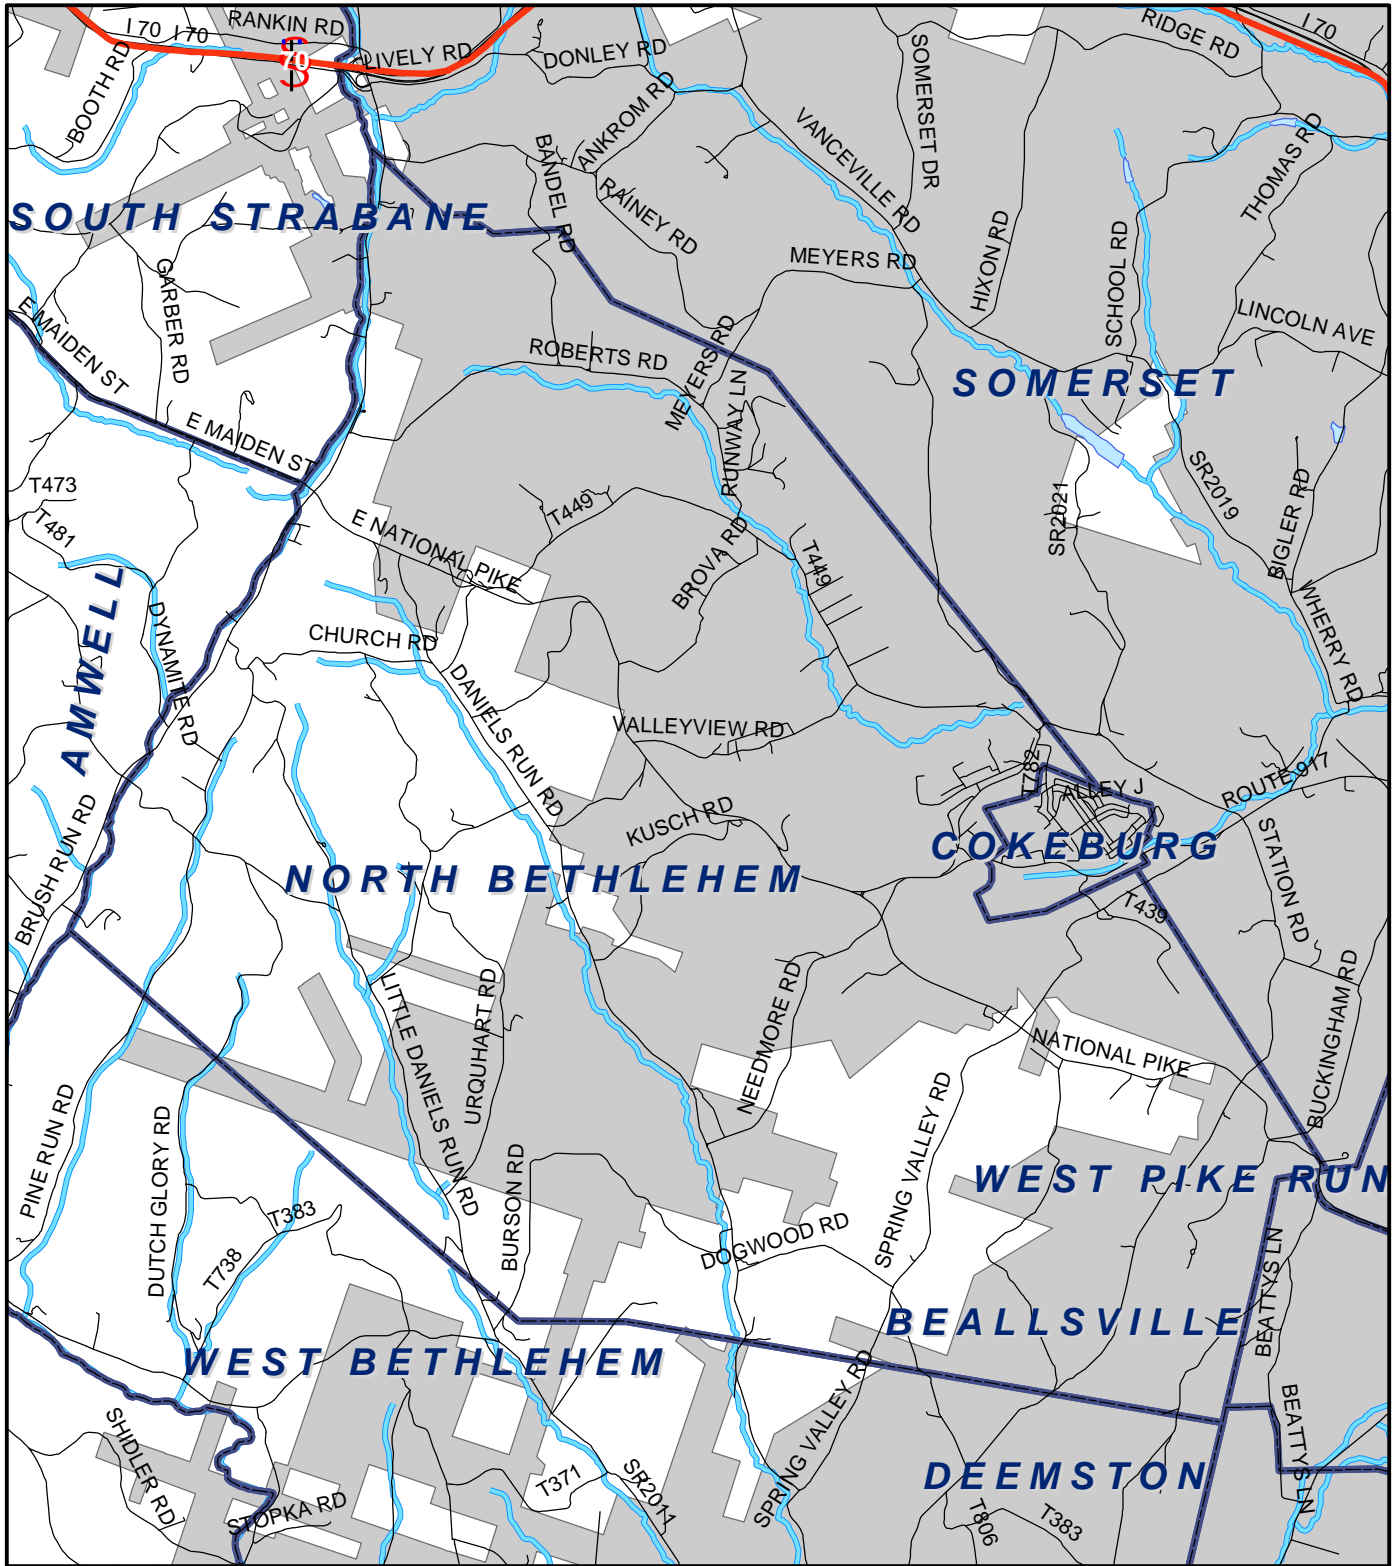

North Bethlehem Twp, Washington County

Legend

-  Municipality Boundary
-  Undermined Area

This map was prepared using information considered to be the best historical data available.

The Department cannot verify the accuracy or completeness of this information.