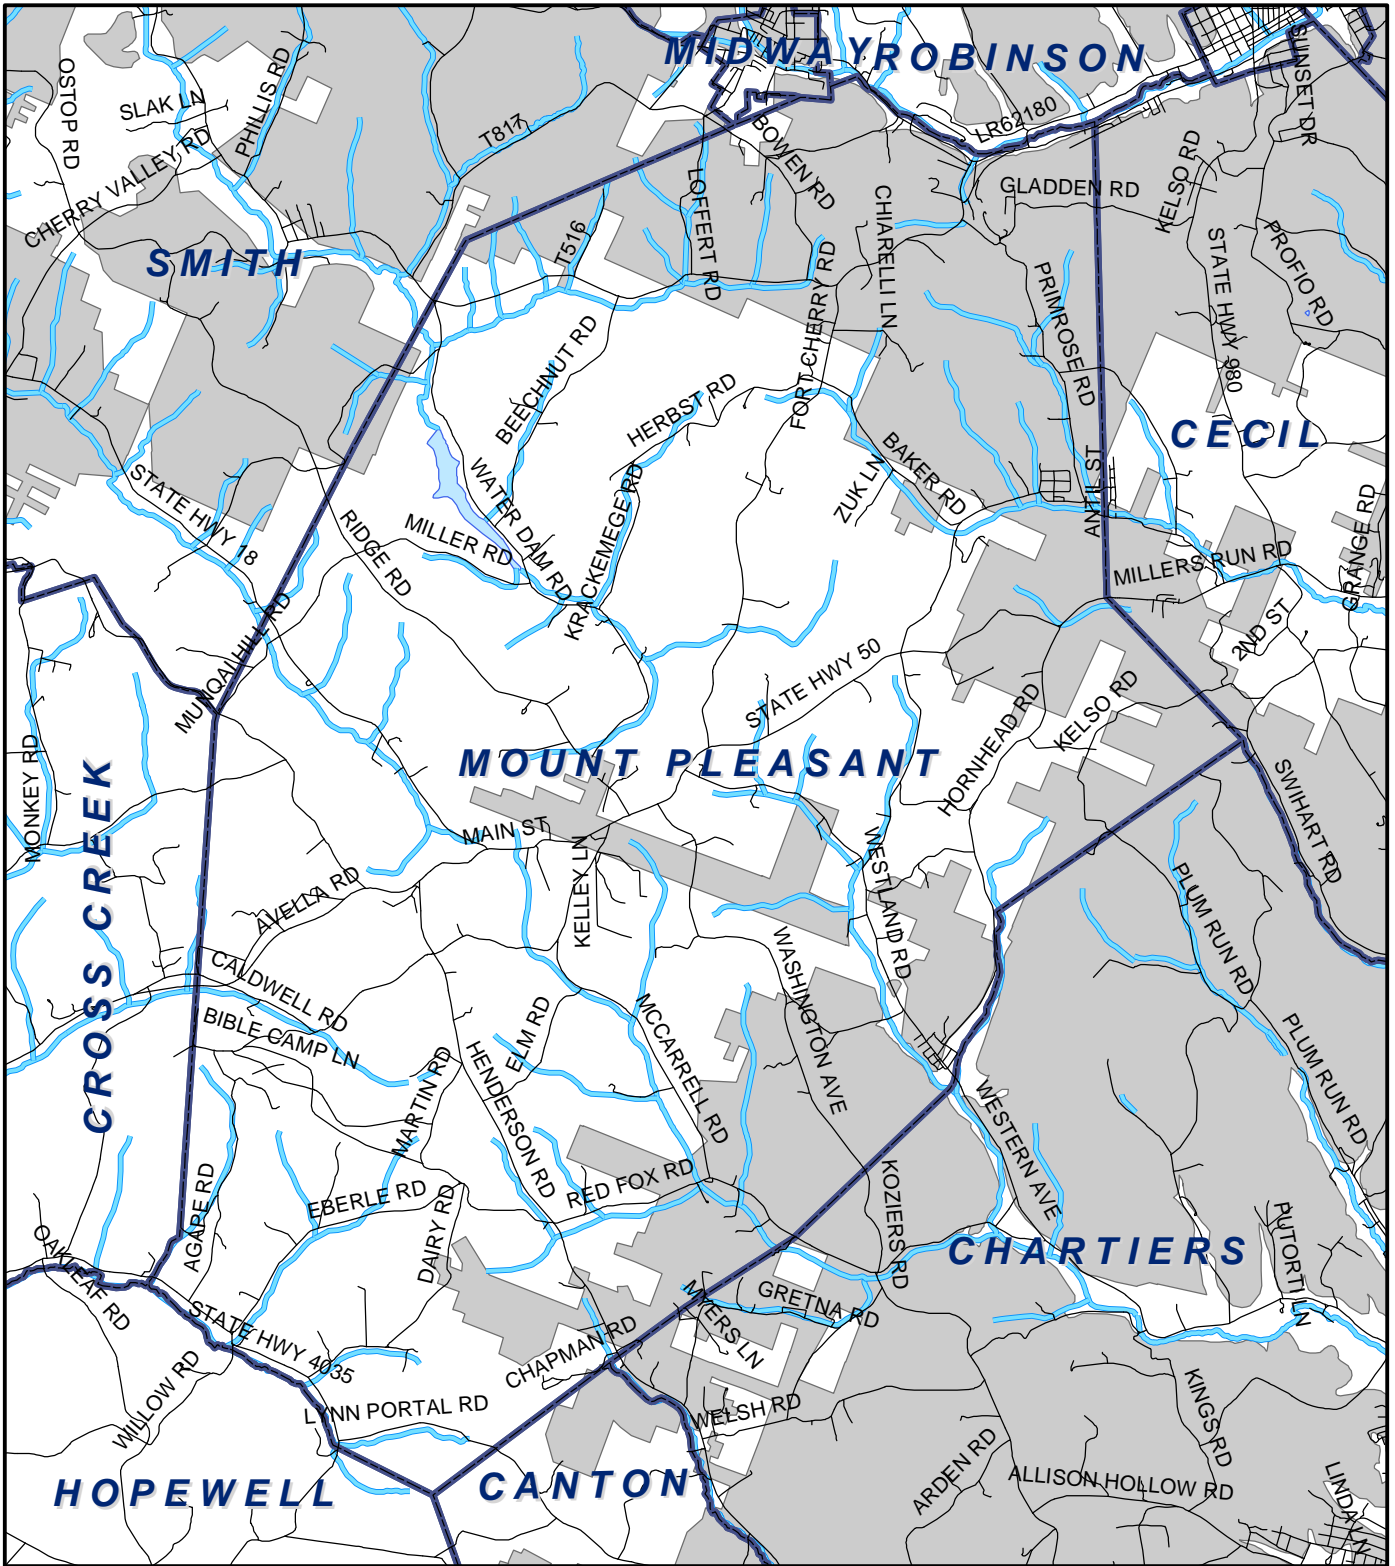

# Mt. Pleasant Twp, Washington County

## Legend

-  Municipality Boundary
-  Undermined Area

This map was prepared using information considered to be the best historical data available.

The Department cannot verify the accuracy or completeness of this information.