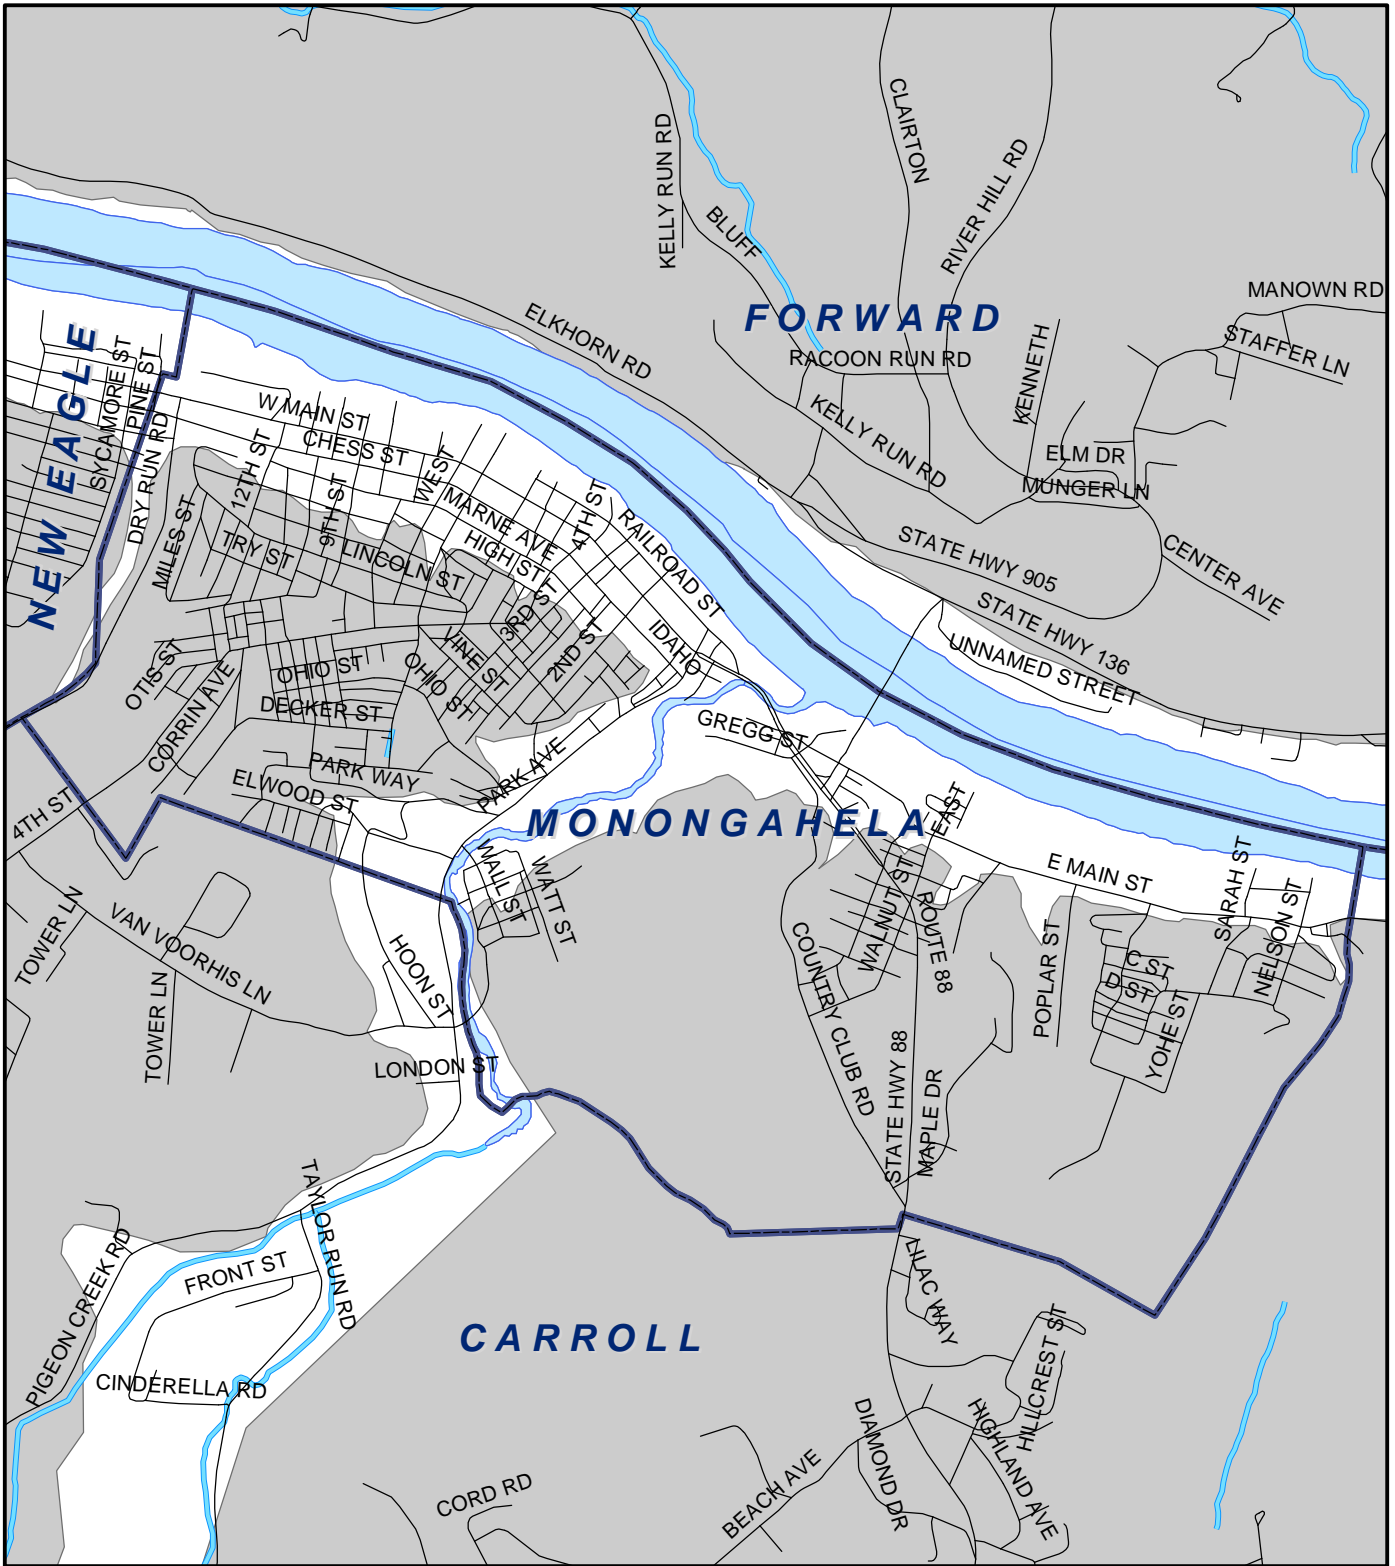

City of Monongahela, Washington County

Legend

- Municipality Boundary
- Undermined Area

This map was prepared using information considered to be the best historical data available.

The Department cannot verify the accuracy or completeness of this information.