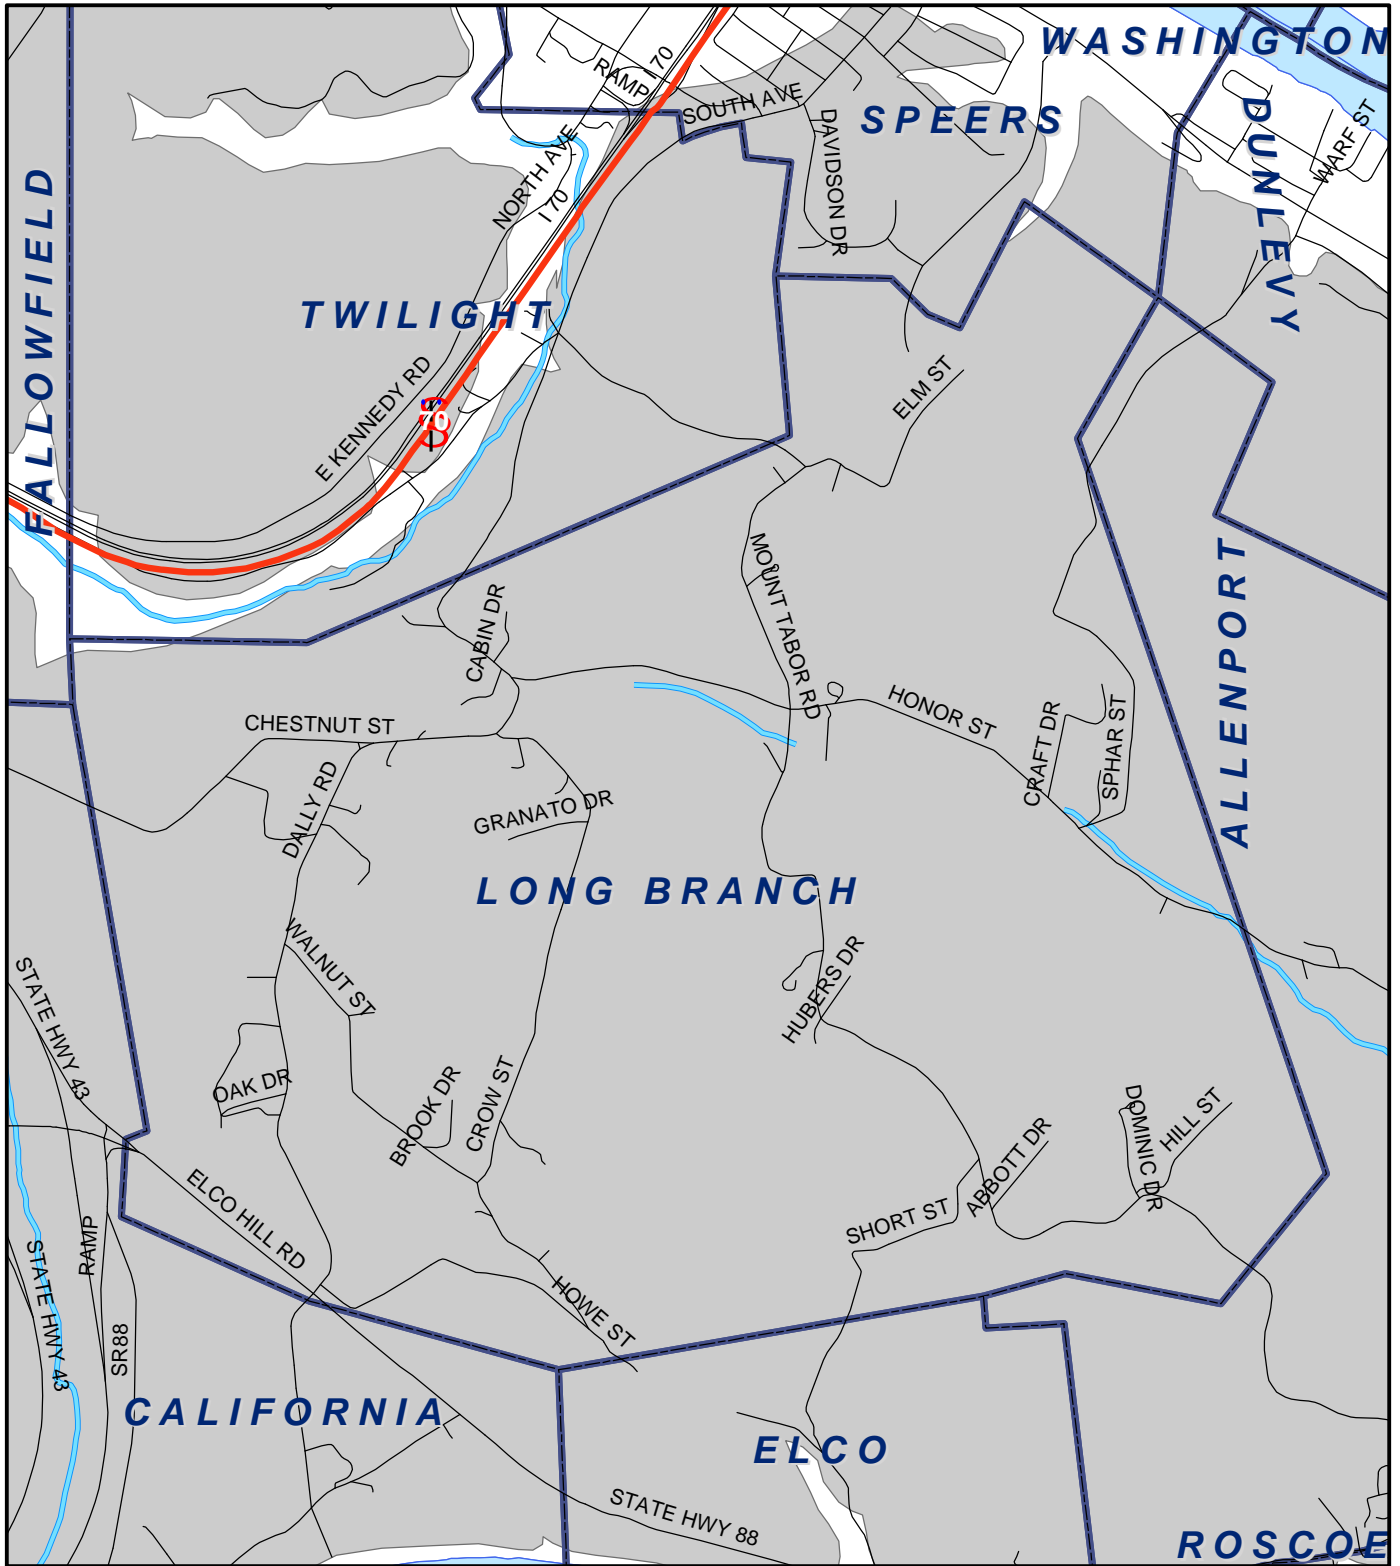

Long Branch Boro, Washington County

Legend

-  Municipality Boundary
-  Undermined Area

This map was prepared using information considered to be the best historical data available.

The Department cannot verify the accuracy or completeness of this information.