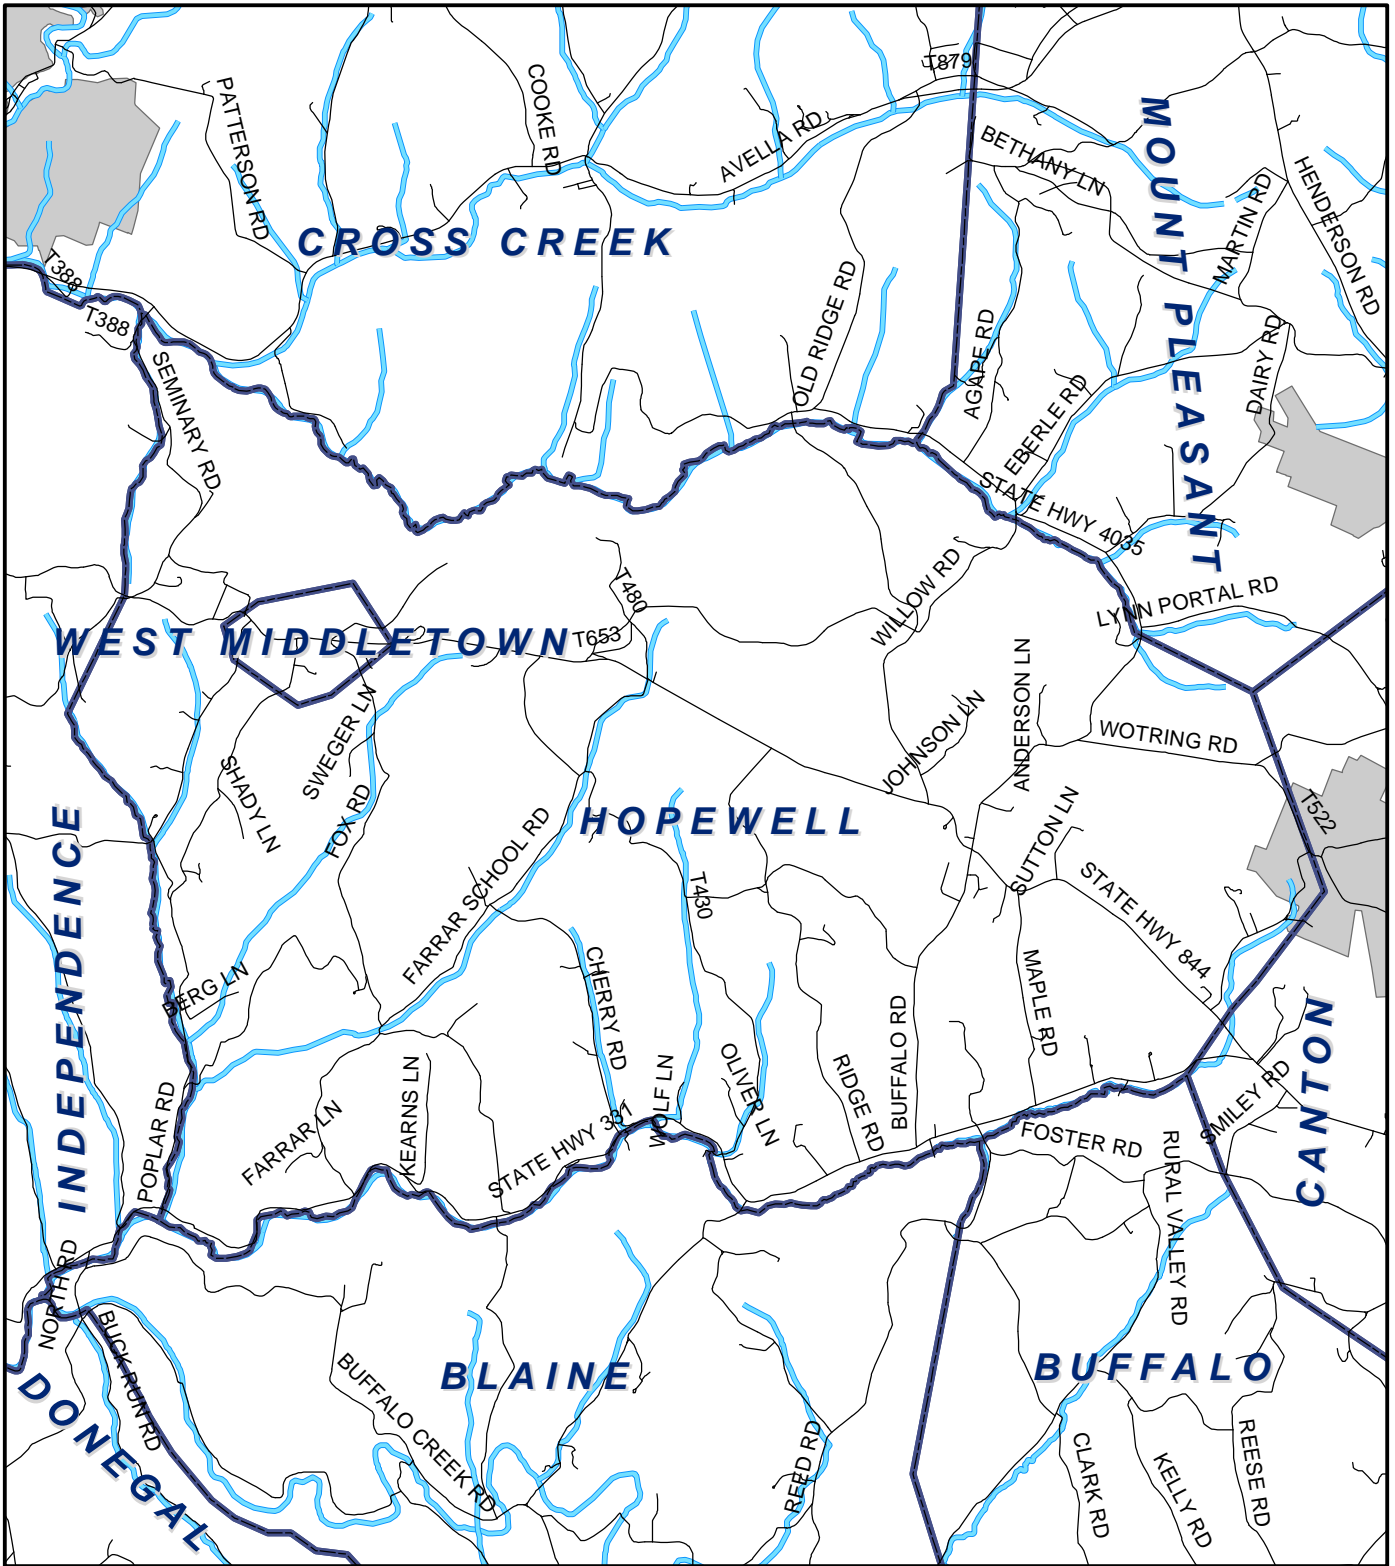

# Hopewell Twp, Washington County

## Legend

- Municipality Boundary
- Undermined Area

This map was prepared using information considered to be the best historical data available.

The Department cannot verify the accuracy or completeness of this information.