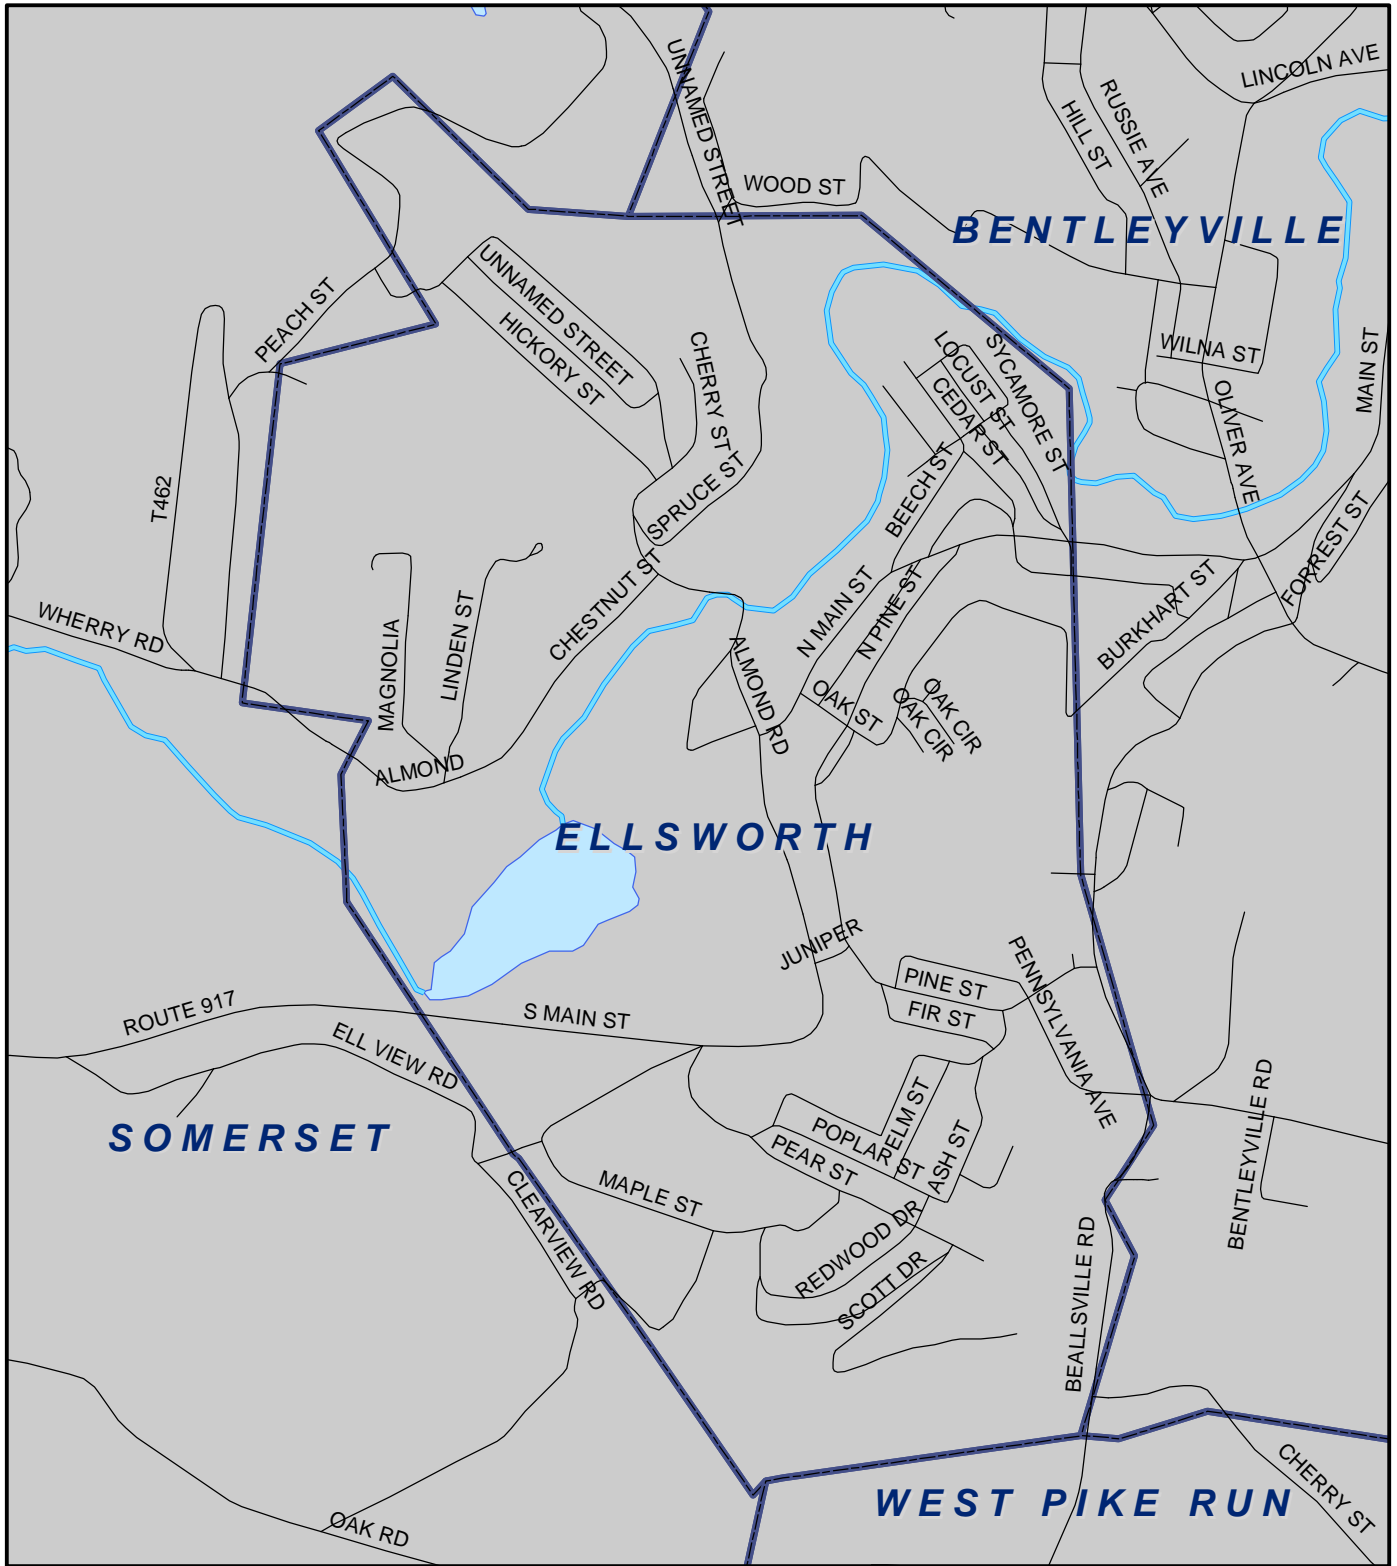

Ellsworth Boro, Washington County

Legend

-  Municipality Boundary
-  Undermined Area

This map was prepared using information considered to be the best historical data available.

The Department cannot verify the accuracy or completeness of this information.