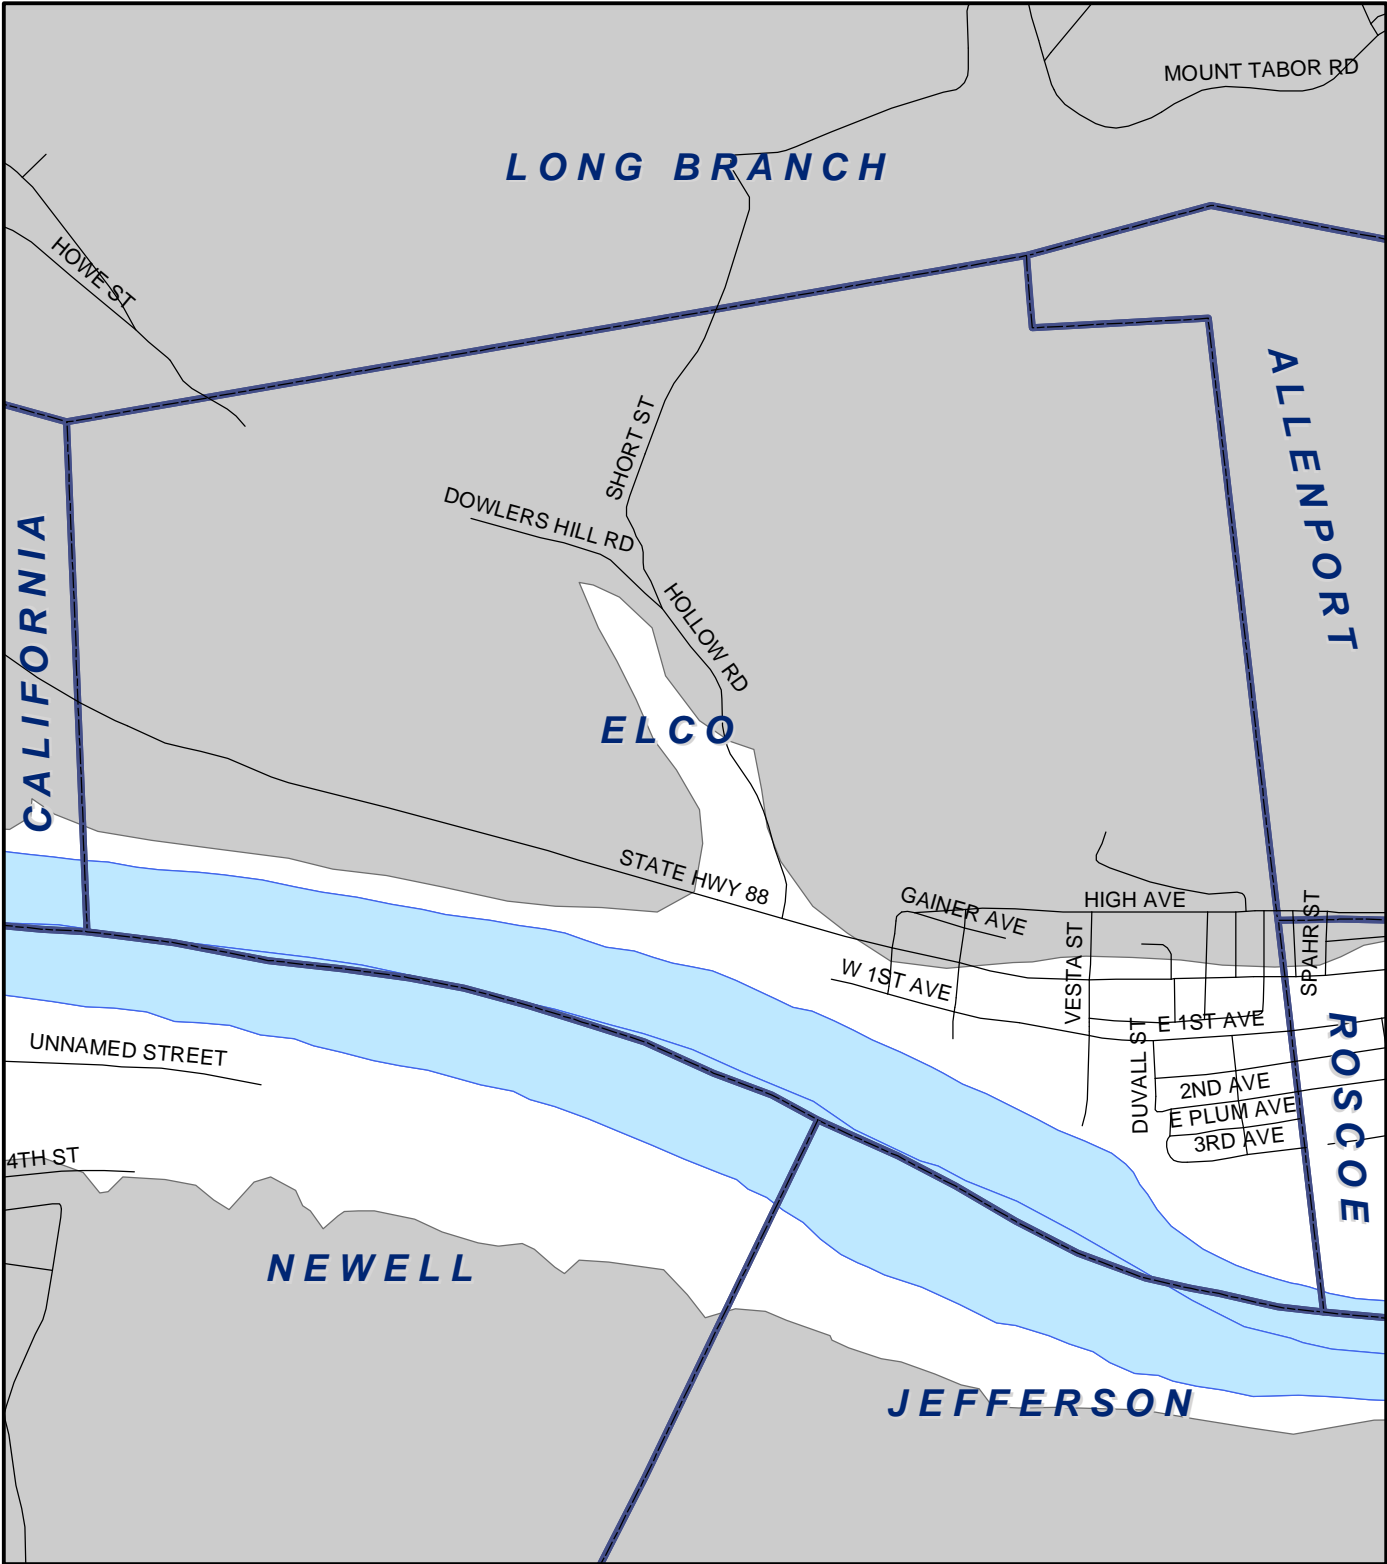

Elco Boro, Washington County

Legend

- Municipality Boundary
- Undermined Area

This map was prepared using information considered to be the best historical data available.

The Department cannot verify the accuracy or completeness of this information.