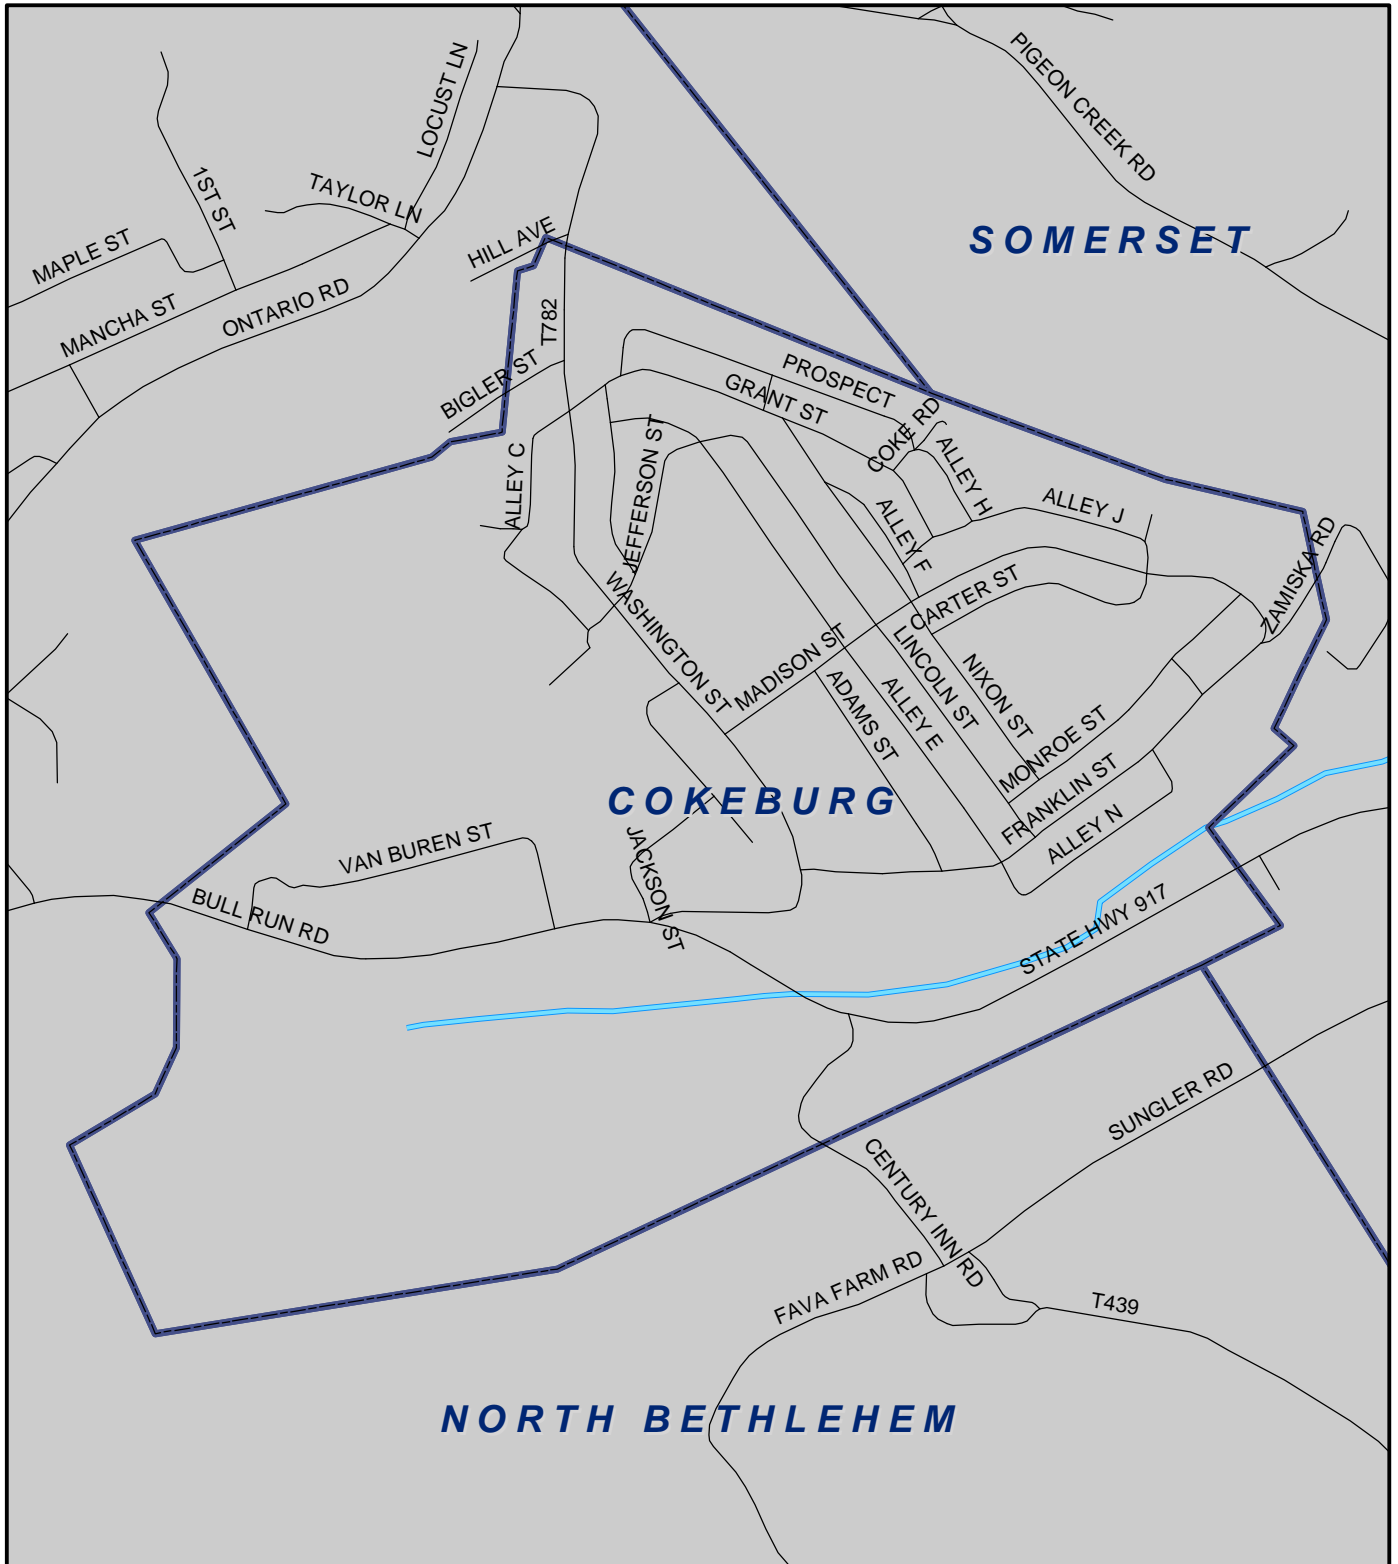

Cokeburg Boro, Washington County

Legend

-  Municipality Boundary
-  Undermined Area

This map was prepared using information considered to be the best historical data available.

The Department cannot verify the accuracy or completeness of this information.