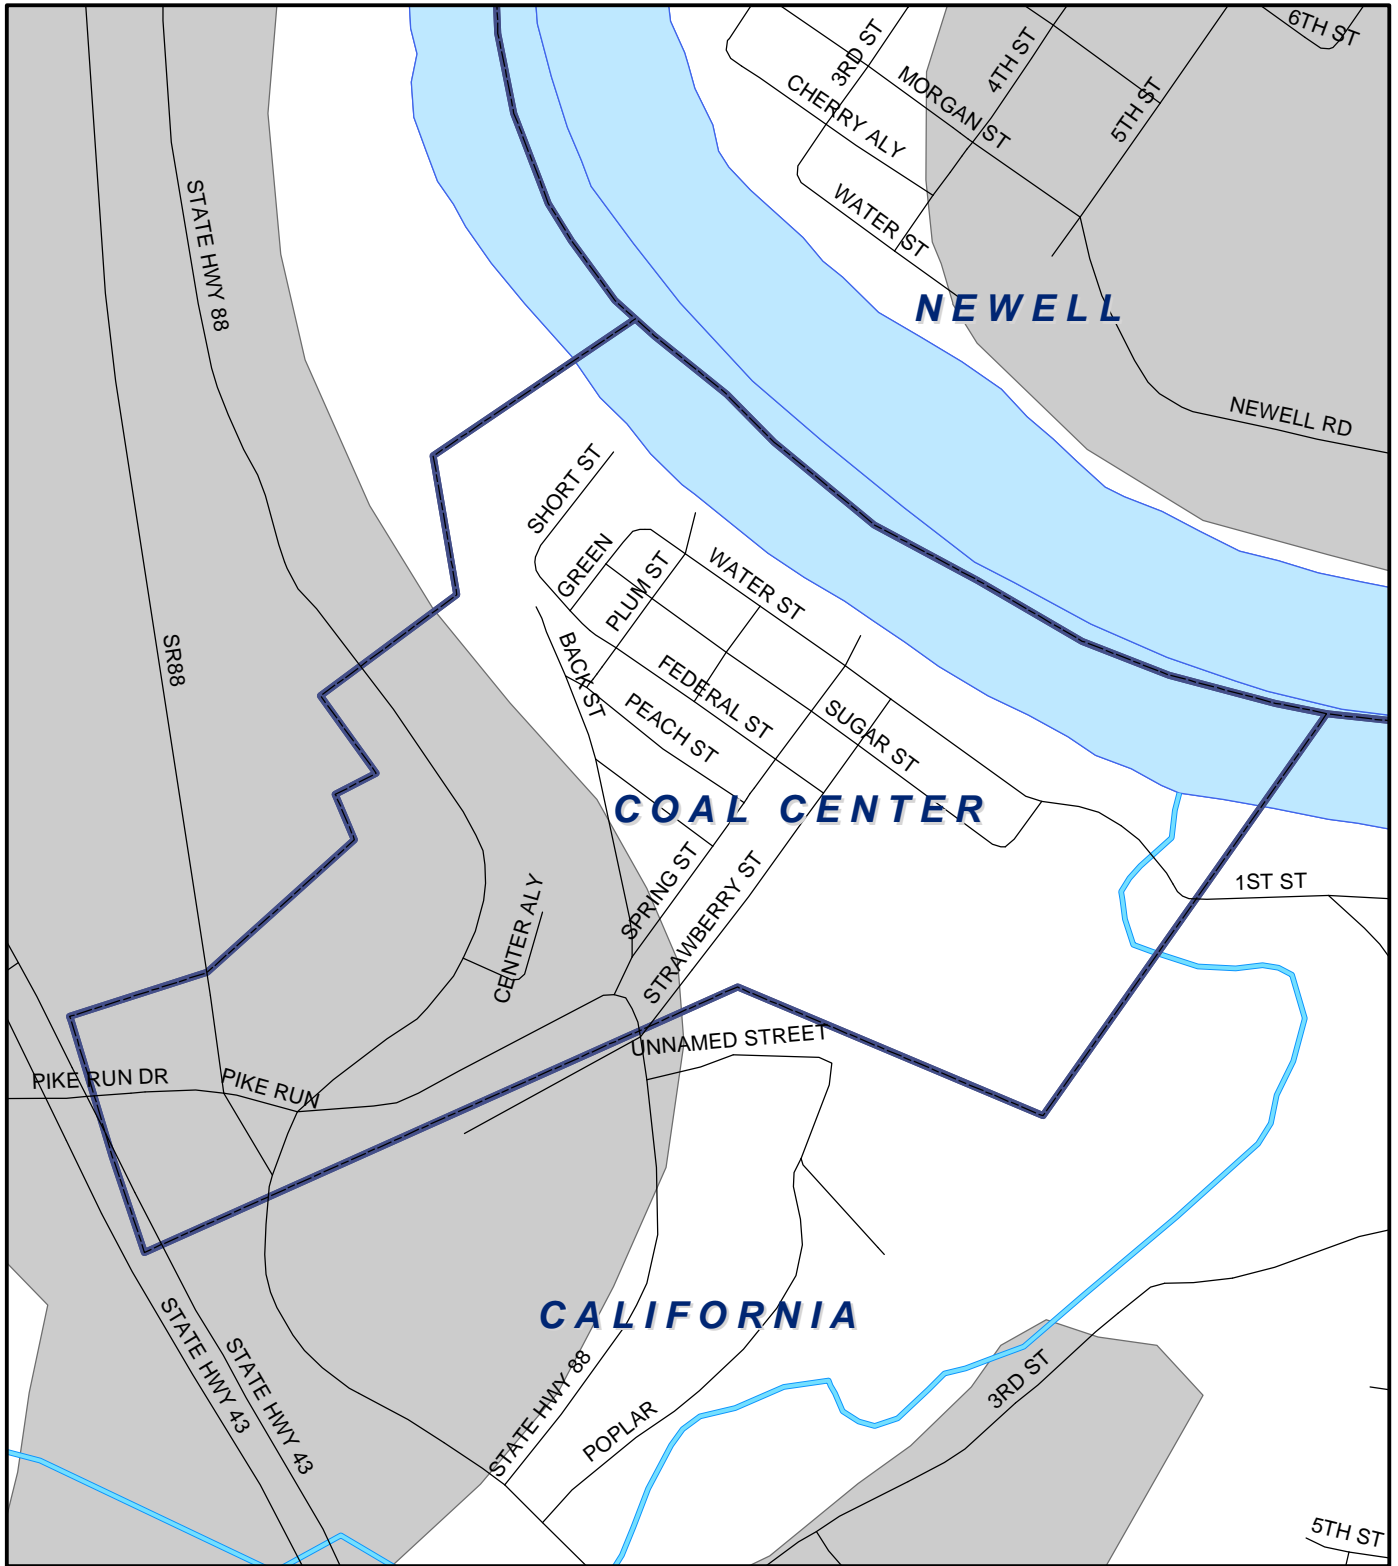

Coal Center Boro, Washington County

Legend

-  Municipality Boundary
-  Undermined Area

This map was prepared using information considered to be the best historical data available. The Department cannot verify the accuracy or completeness of this information.