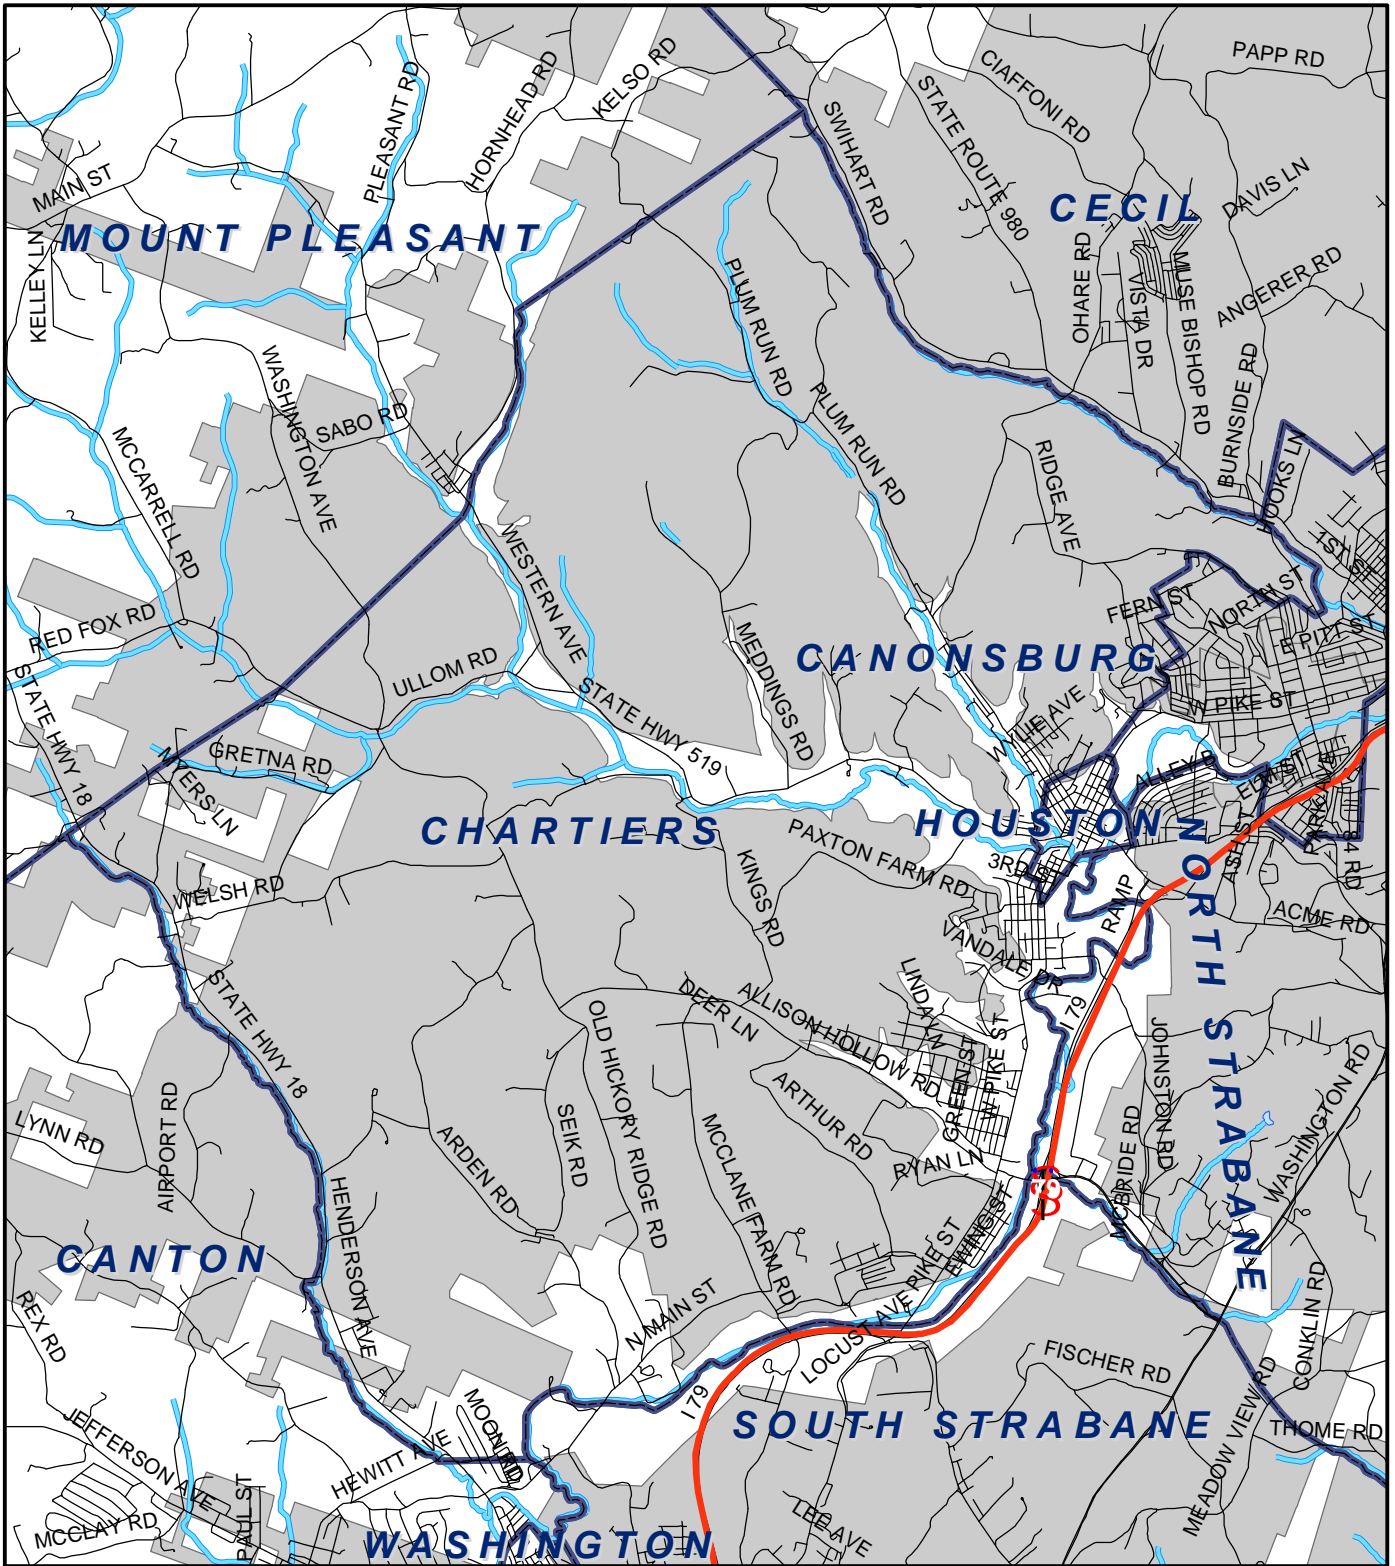

Chartiers Twp, Washington County

Legend

- Municipality Boundary
- Undermined Area

This map was prepared using information considered to be the best historical data available.

The Department cannot verify the accuracy or completeness of this information.