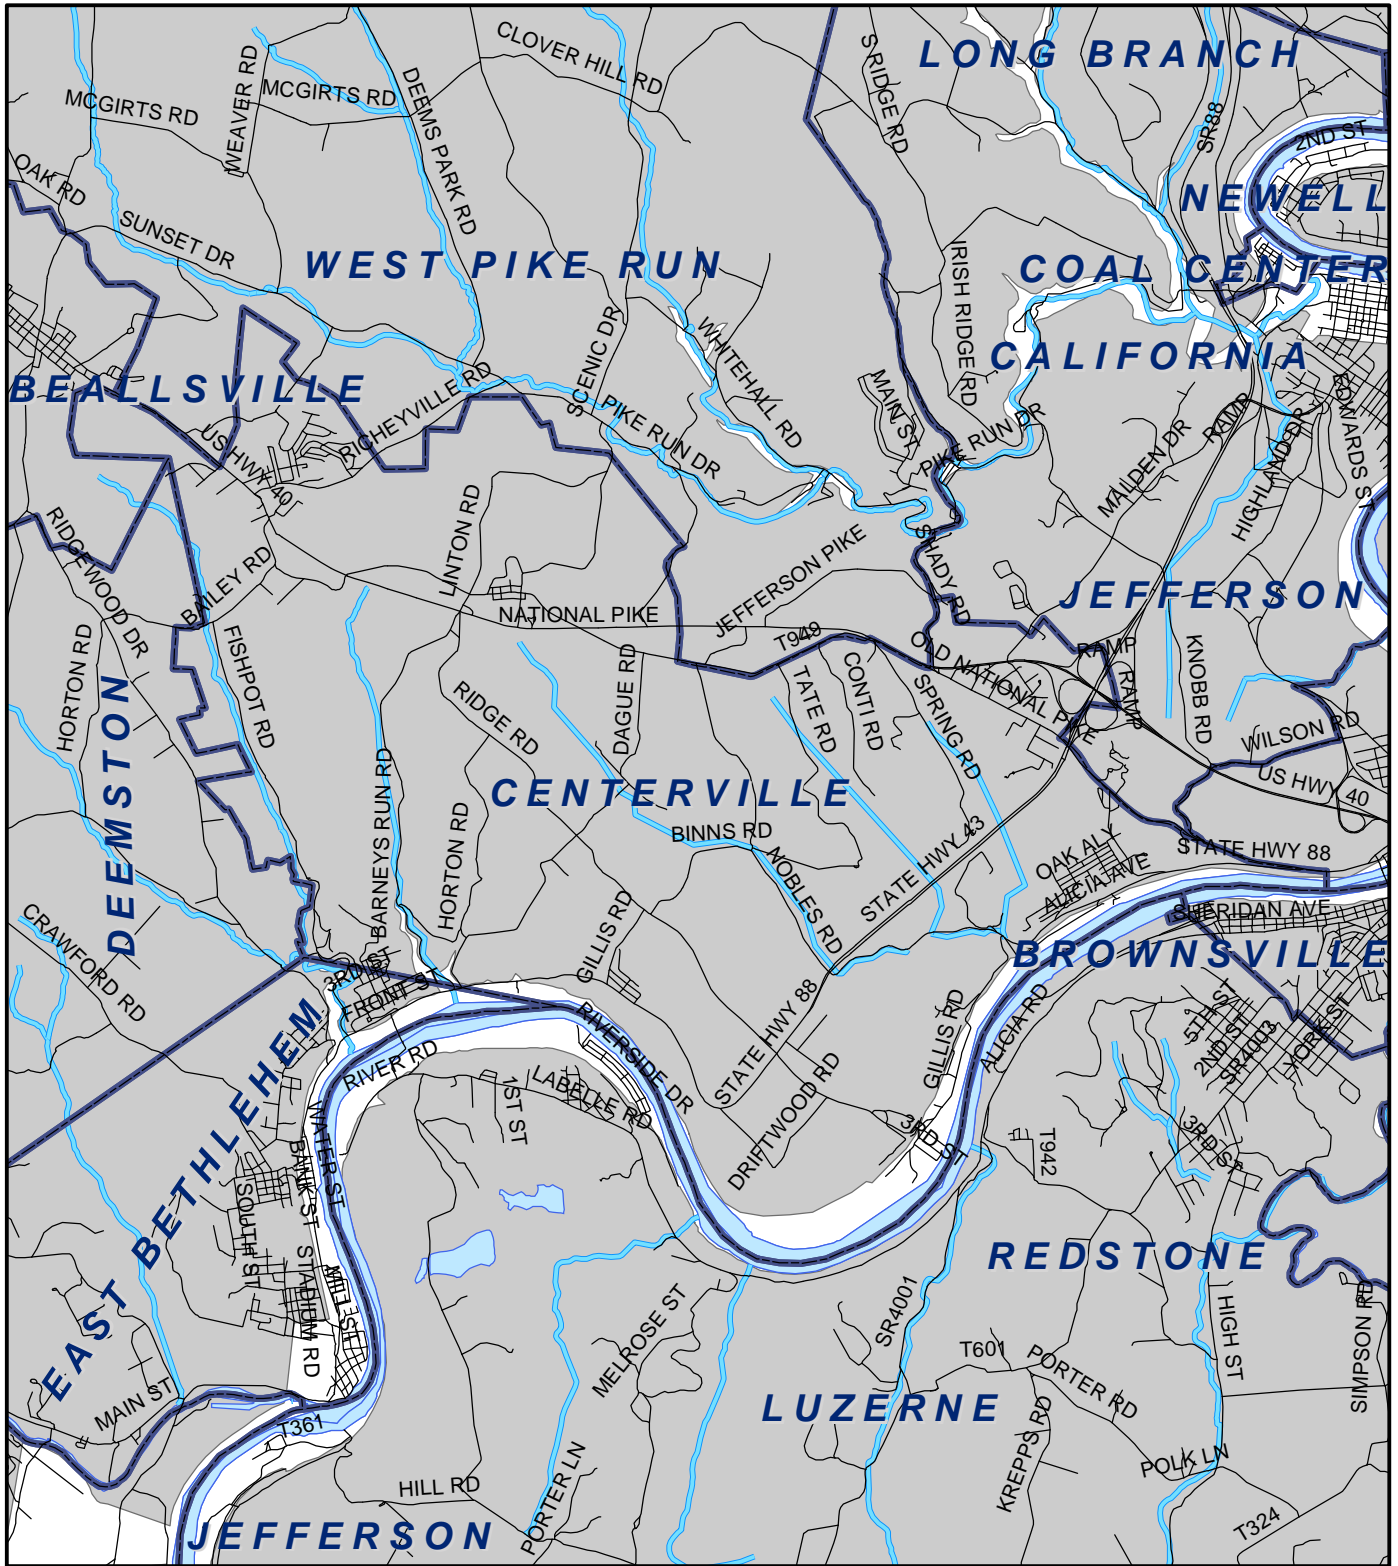

Centerville Boro, Washington County

Legend

-  Municipality Boundary
-  Undermined Area

This map was prepared using information considered to be the best historical data available.

The Department cannot verify the accuracy or completeness of this information.