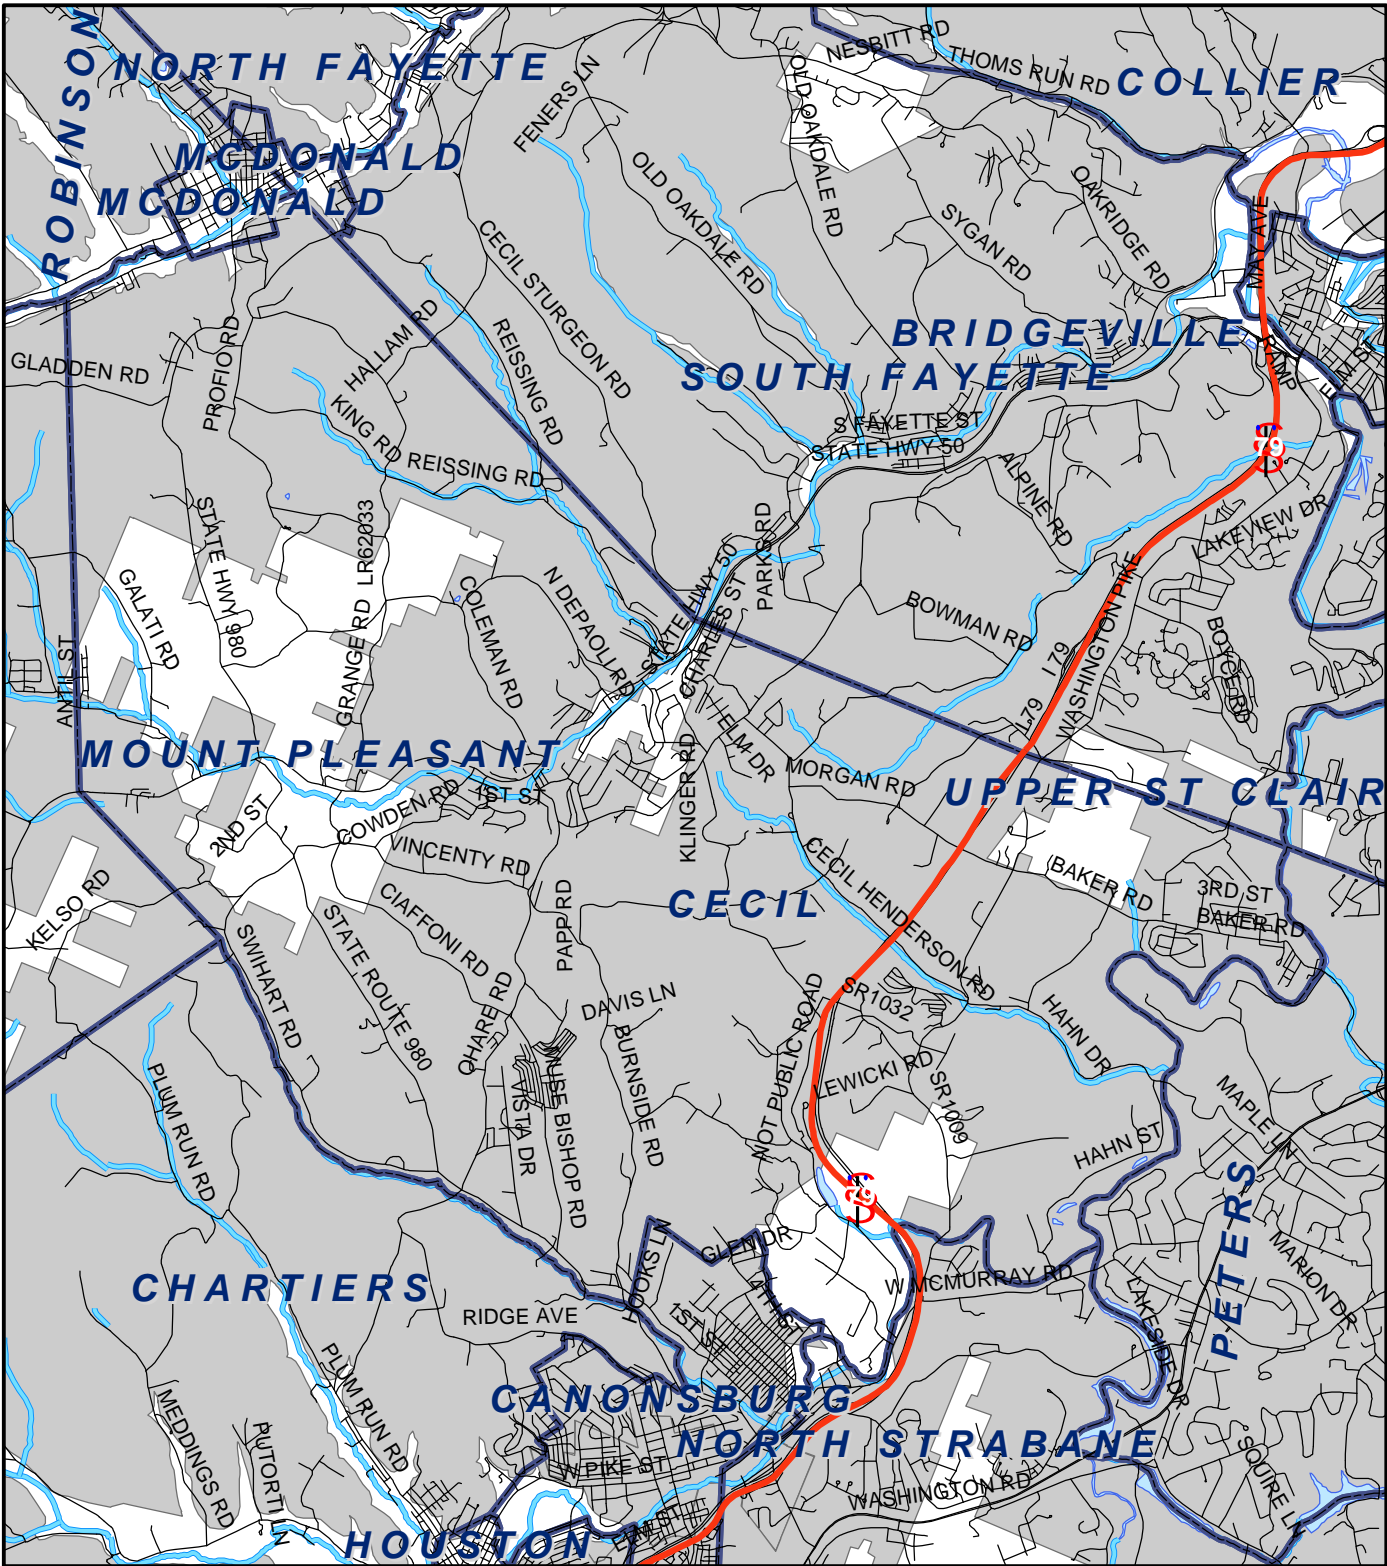

Cecil Twp, Washington County

Legend

- Municipality Boundary
- Undermined Area

This map was prepared using information considered to be the best historical data available.

The Department cannot verify the accuracy or completeness of this information.