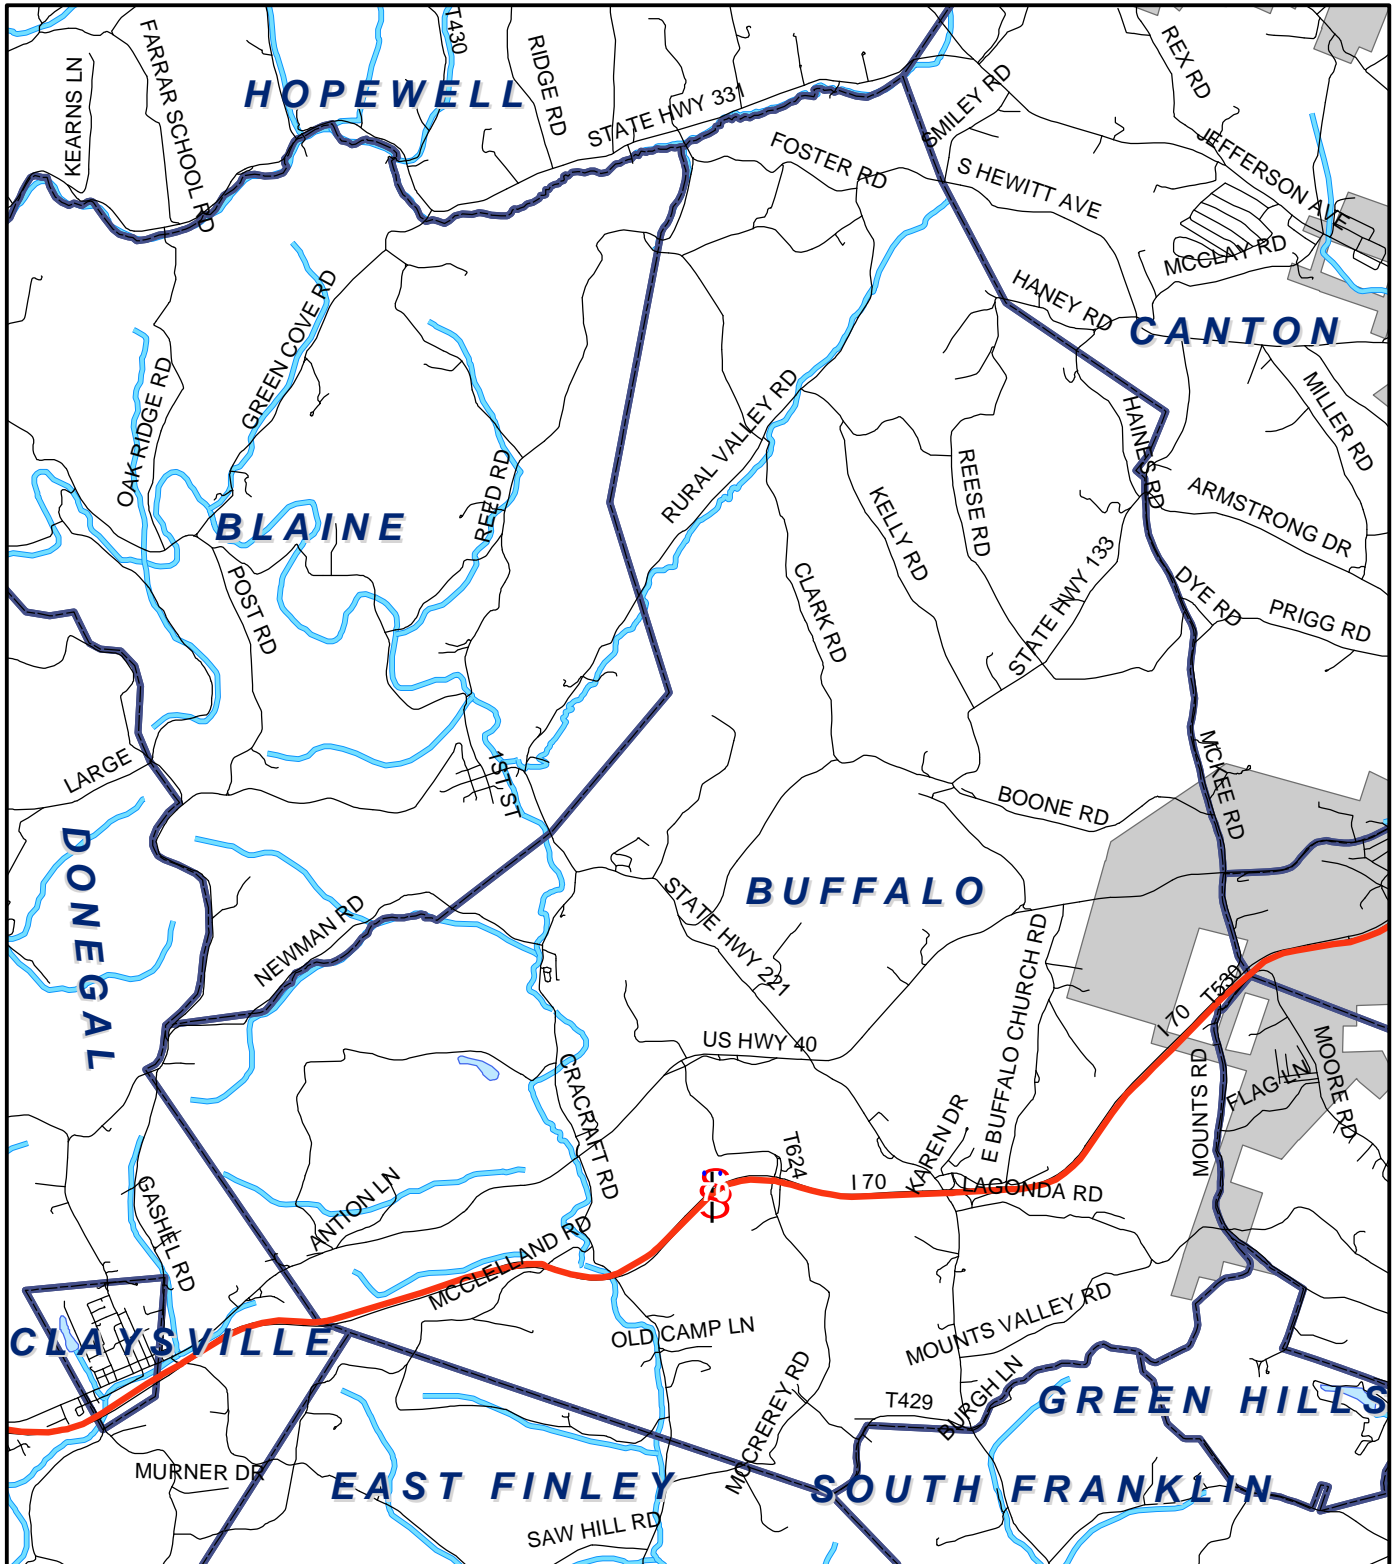

Buffalo Twp, Washington County

Legend

- Municipality Boundary
- Undermined Area

This map was prepared using information considered to be the best historical data available.

The Department cannot verify the accuracy or completeness of this information.