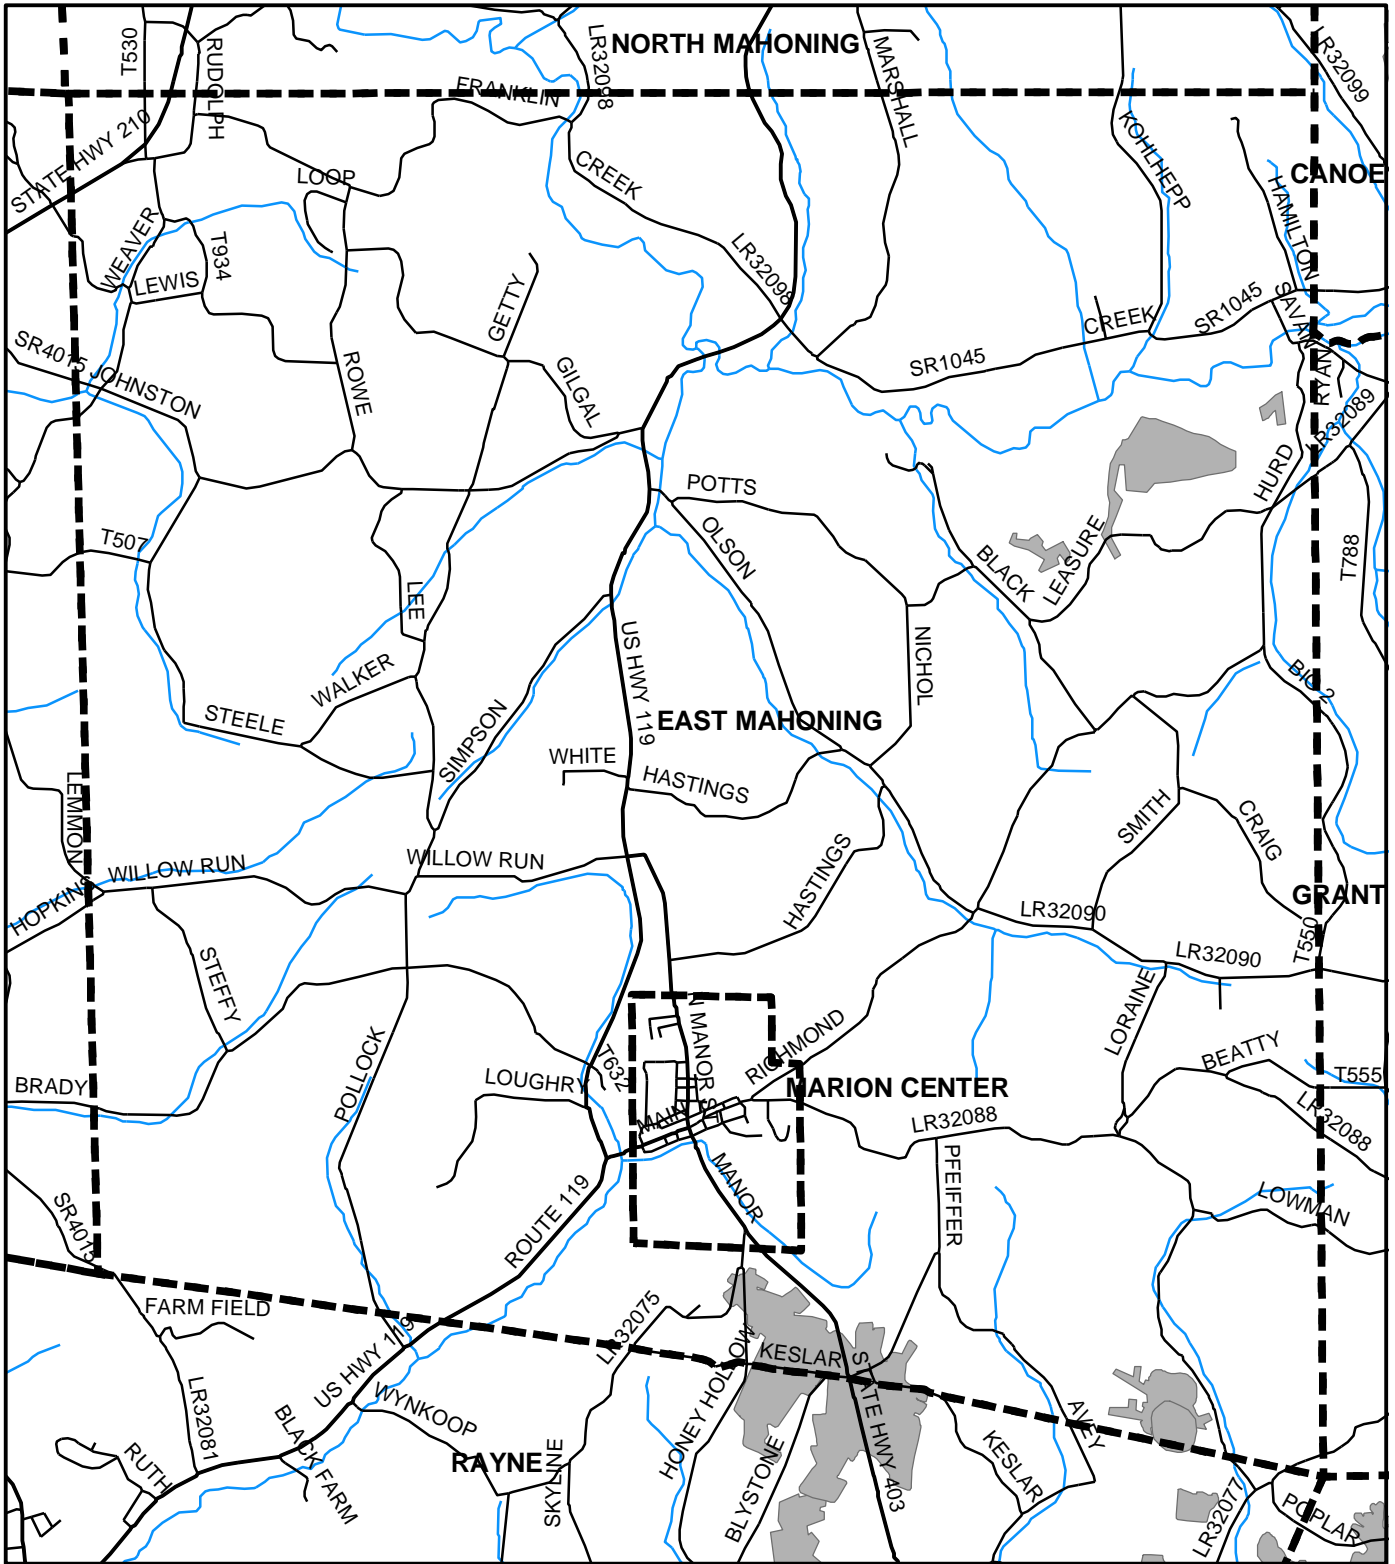

# East Mahoning Twp, Indiana County

## Legend

-  Municipality Boundary
-  Undermined Area

This map was prepared using information considered to be the best historical data available.

The Department cannot verify the accuracy or completeness of this information.