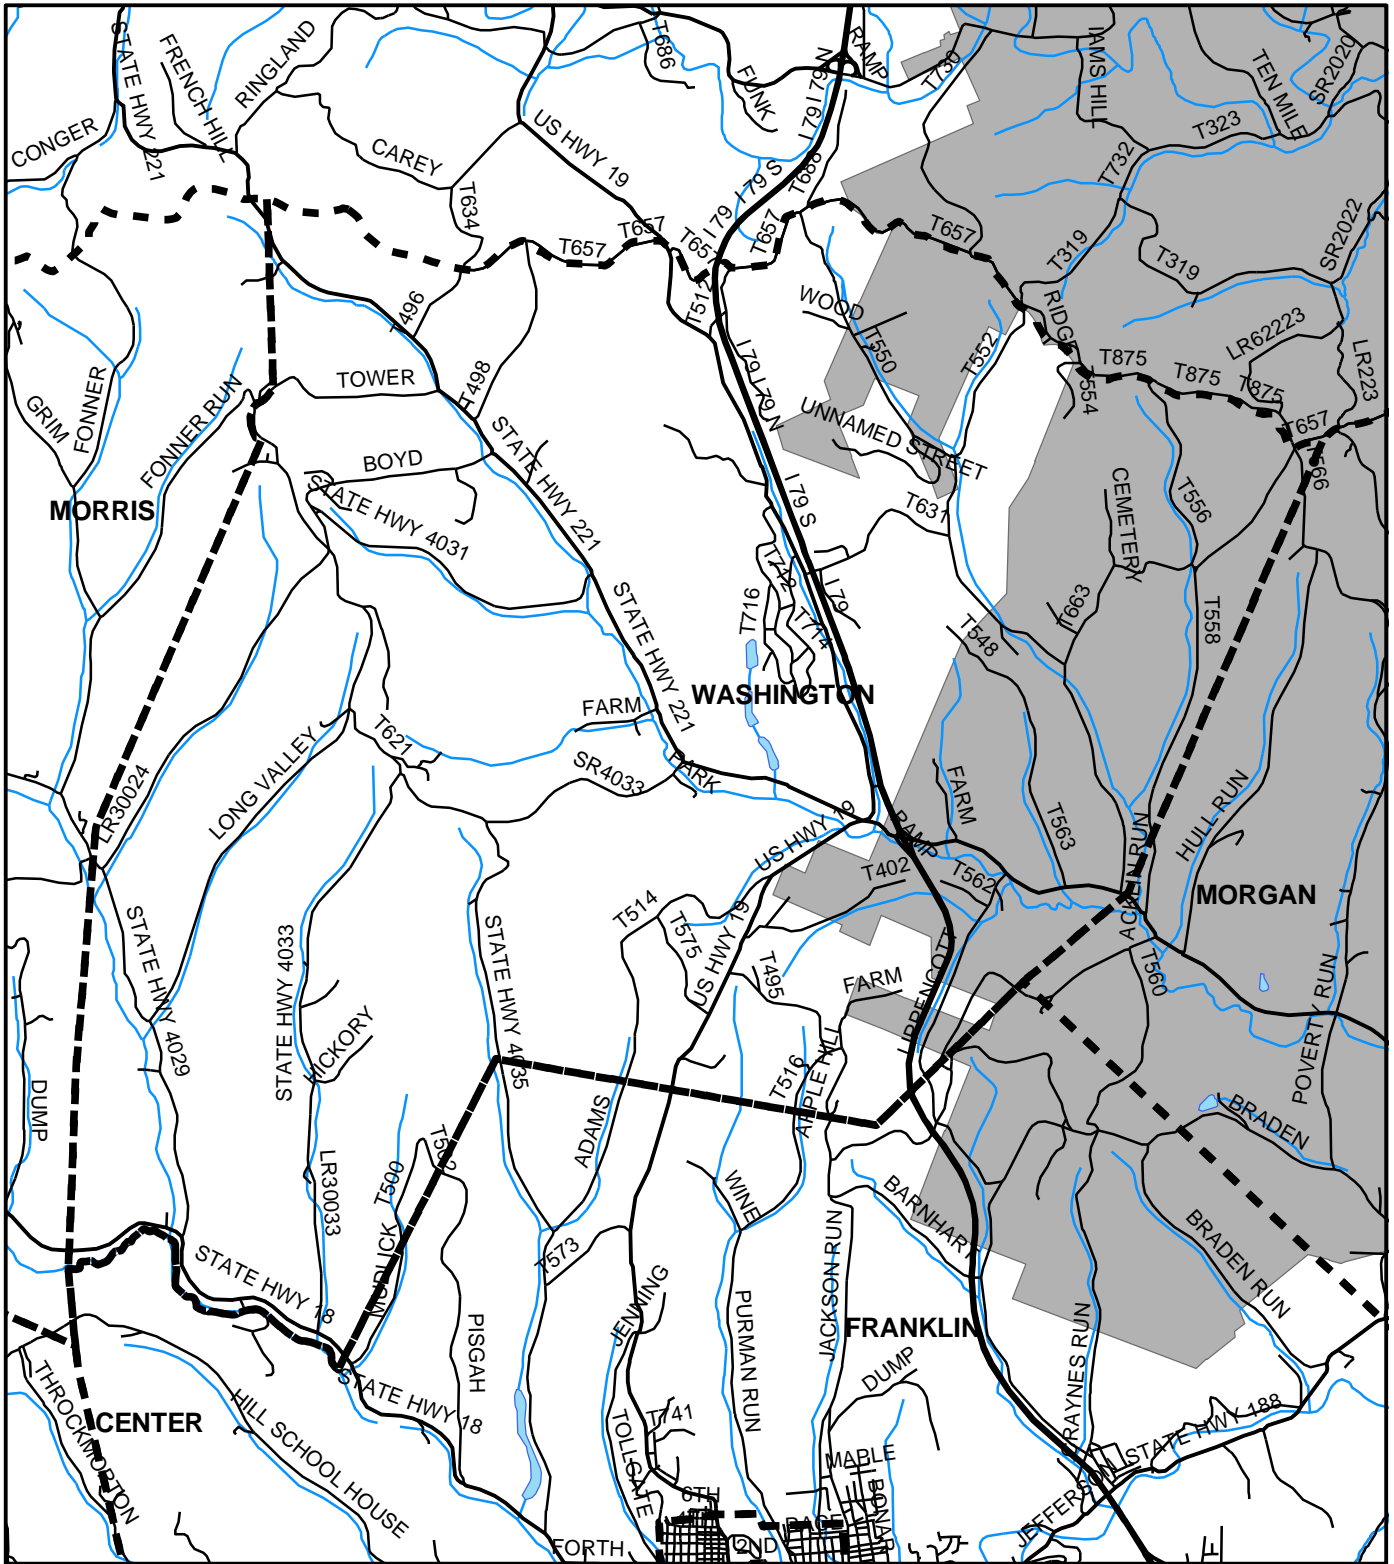

Washington Twp, Greene County

Legend

-  Municipality Boundary
-  Undermined Area

This map was prepared using information considered to be the best historical data available.

The Department cannot verify the accuracy or completeness of this information.